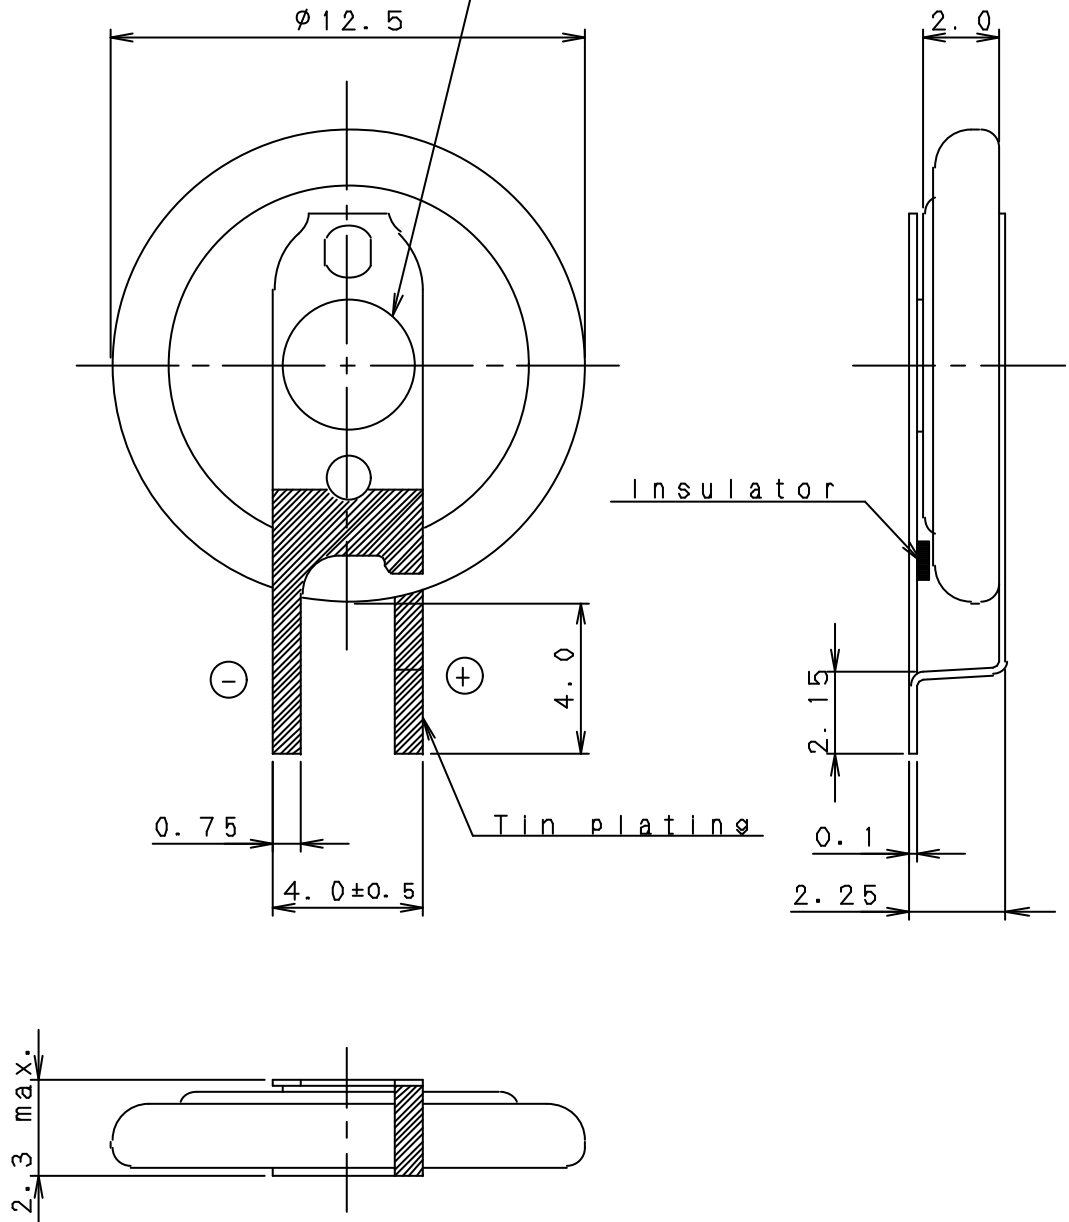

" - " Polarity Indication  
(Depression)

Unit:mm

Scale	5	Drawn	Designed	Checked	Approved	Name	VL1220/1F5U
	1					No.	PS-V12319(1)