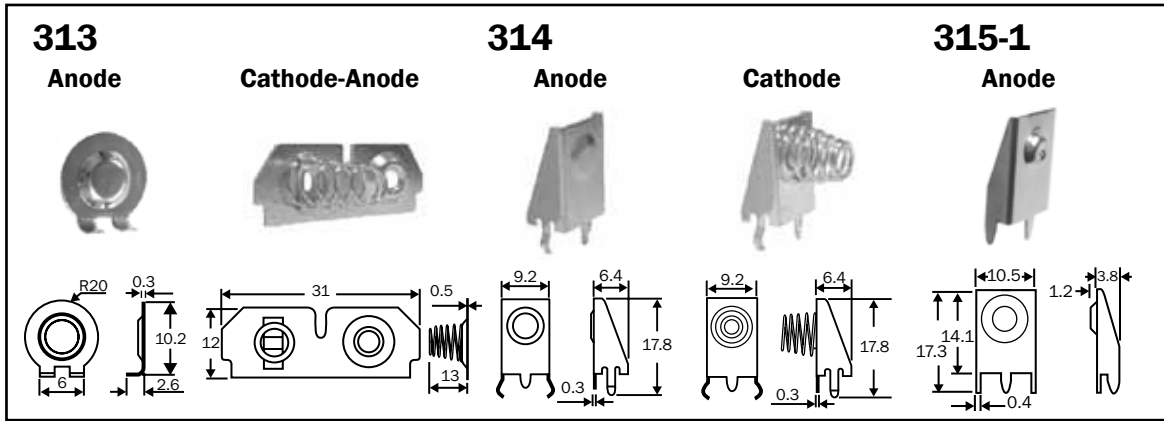

228	Anode	Cathode	Anode-Cathode	Cathode-Anode

228-1	301	302
Anode	Anode	Anode-Cathode

302	303	303	303
Cathode-Anode	Anode	Cathode	Anode-Cathode

303	303-1
Cathode-Anode	Anode-Cathode

304	304-1	304-1	304-1
Anode	Anode-Cathode	Anode	Anode-Cathode
			
			

304-2	304-3	304-3	304-3
Anode	Anode-Cathode	Anode	Anode-Cathode
			
			

305	305-1	306	307
Anode	Anode	Anode	Anode-Anode
			
			

307	307	307
Cathode-Cathode	Double Anode-Cathode	Double Cathode-Anode
		
		

308	308-1
Anode	Cathode
	
	
Cathode-Cathode	Cathode
	
	

308-1	308-2	308-3
Cathode-Cathode	Cathode	Cathode
		
		

309	310
Anode	Anode
	
	
Cathode	Anode-Cathode
	
	

311	311	311
Anode	Cathode-Anode	Long-Cathode
		
		

Rivet

5x2.4x4 **5x2.4x5** **5x2.5x3.8** **4x2.4x4** **7x4x4.5** **7x4x5** **7x4x7** **8x2.4x4**

Contact **Hook (0.8)** **Hook (0.8x40)** **Hook (0.8x19)** **Hook (0.8x17)** **Hook (0.8x33)** **Hook (0.8x31)**