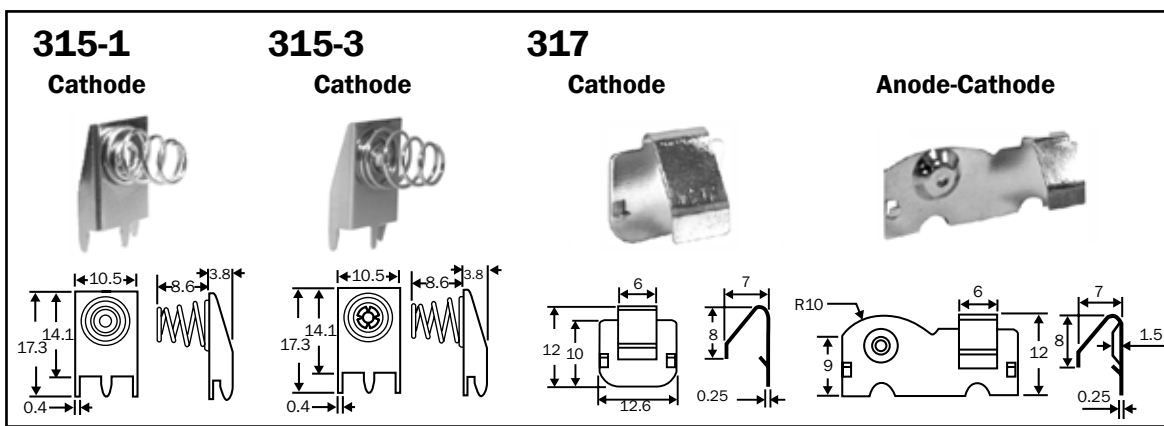

304-2	304-3	304-3	304-3
Anode	Anode-Cathode	Anode	Anode-Cathode
			
			

305	305-1	306	307
Anode	Anode	Anode	Anode-Anode
			
			

307	307	307
Cathode-Cathode	Double Anode-Cathode	Double Cathode-Anode
		
		

308	308-1
Anode	Cathode
	
	
Cathode-Cathode	Cathode
	
	

308-1	308-2	308-3
Cathode-Cathode	Cathode	Cathode
		
		

309	310
Anode	Anode
	
	
Cathode	Anode-Cathode
	
	

311	311	311
Anode	Cathode-Anode	Long-Cathode
		
		

Rivet

5x2.4x4 **5x2.4x5** **5x2.5x3.8** **4x2.4x4** **7x4x4.5** **7x4x5** **7x4x7** **8x2.4x4**

Contact **Hook (0.8)** **Hook (0.8x40)** **Hook (0.8x19)** **Hook (0.8x17)** **Hook (0.8x33)** **Hook (0.8x31)**