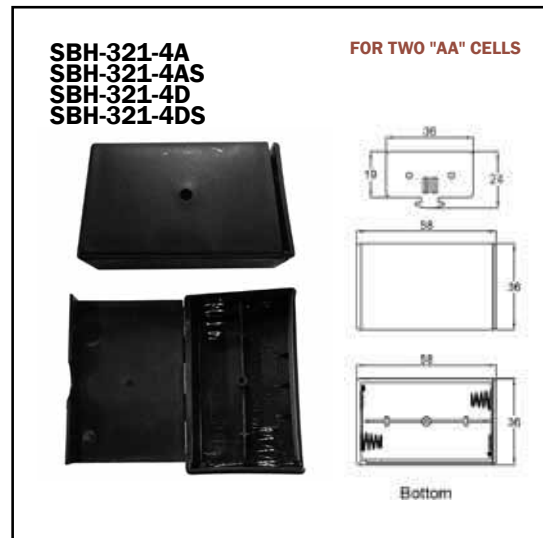

SAFETY BATTERY HOLDER

SAI ISO 9001
SAI ISO 14001

**SBH-131A
SBH-131B
SBH-131D** FOR THREE "D" CELLS

**SBH-141A
SBH-141B
SBH-141D** FOR FOUR "D" CELLS

**SBH-221A
SBH-221AS** FOR TWO "C" CELLS

**SBH-231A
SBH-231B
SBH-231D** FOR THREE "C" CELLS

**SBH-321-1A
SBH-321-1AS** FOR TWO "AA" CELLS

SBH-321-2A FOR TWO "AA" CELLS

SAFETY BATTERY HOLDER

SAI ISO 9001
SAI ISO 14001

SAFETY BATTERY HOLDER

SAI ISO 9001
SAI ISO 14001

**SBH-341-3A
SBH-341-3AS
SBH-341-3S/USB**

FOR FOUR "AA" CELLS

**SBH-341-4A
SBH-341-4AS**

FOR FOUR "AA" CELLS

**SBH-341-6A/
WATERPROOF**

FOR FOUR "AA" CELLS

**SBH-361A
SBH-361D**

FOR SIX "AA" CELLS

**SBH-381A
SBH-381AS**

FOR EIGHT "AA" CELLS

SBH-3201S/MV

FOR TWENTY "AA" CELLS

SAFETY BATTERY HOLDER

SAI ISO 9001
SAI ISO 14001

SAFETY BATTERY HOLDER

SAI ISO 9001
SAI ISO 14001