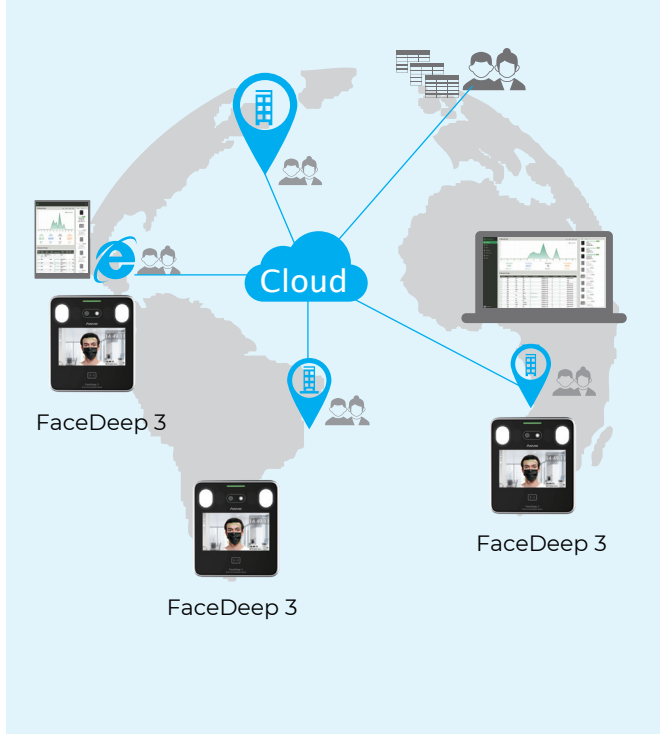

FaceDeep 3

Smart Face Recognition Terminal

Wi-Fi

Battery

Cloud

- New generation touchless solution for the people to access control on the entrance or record time attendance and simultaneously check mask-wearing without having to touch a terminal or gate.
- Built-in IR and visual cameras integrated with Anviz's unique BioNANO[®] algorithm to produce the best in class live face recognition performance
- Register up to 6,000 users for dynamic face authentication
- Recognition distance up to 1.5 M with matching speed < 0.5s by 1: 6,000.
- Optional battery backup, specifically designed to work consistently in unstable power supply environments, such as Construction sites, Manufacturing, Schools and buildings in countryside, etc.

FaceDeep 3

Smart Face Recognition Terminal

Local Deployment (Crosschex Standard)

Cloud Deployment (Crosschex Cloud)

Key Specifications

| | |
|-------------------------|---|
| Max. Users | 6,000 |
| Max. Cards | 6,000 |
| Max. Logs | 100,000 |
| Communication | Standard: TCP/IP, RS485, Optional: Wi-Fi |
| Identification Mode | Face, Password, RFID Card |
| Identification Distance | 0.3~1.5 M |
| Identification Speed | <0.5s |
| RFID Card | Standard: 125 KHz EM, Optional: 13.56 MHz: MiFARE, DESFire |
| CPU | Linux Based 1Ghz CPU with Enhanced AI Computing Power |
| Temperature Range | -10 °C (14 °F)- 50 °C (122 °F) |
| Humidity | 20% to 90% |
| Power | Standard: DC12V 3A * Optional: Lithium Battery, 2600mah, Rechargeable, Supported with standby for 10 hours |