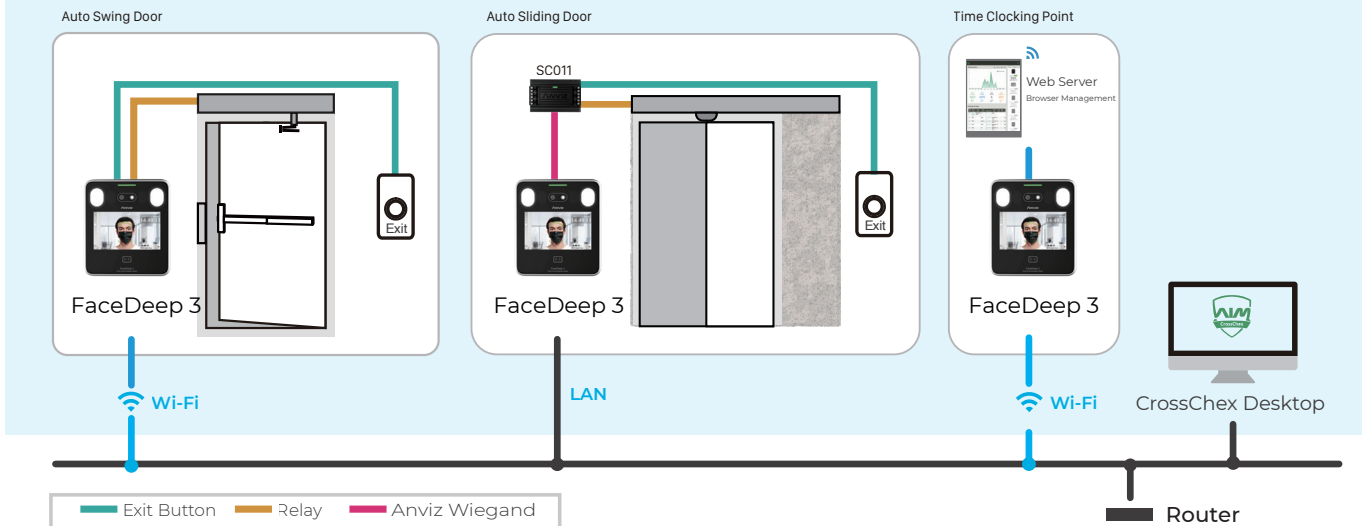

FaceDeep 3

Smart Face Recognition Terminal

Wi-Fi

Battery

Cloud

- New generation touchless solution for the people to access control on the entrance or record time attendance and simultaneously check mask-wearing without having to touch a terminal or gate.
- Built-in IR and visual cameras integrated with Anviz's unique BioNANO[®] algorithm to produce the best in class live face recognition performance
- Register up to 6,000 users for dynamic face authentication
- Recognition distance up to 1.5 M with matching speed < 0.5s by 1: 6,000.
- Optional battery backup, specifically designed to work consistently in unstable power supply environments, such as Construction sites, Manufacturing, Schools and buildings in countryside, etc.

FaceDeep 3

Smart Face Recognition Terminal

Local Deployment (Crosschex Standard)

Cloud Deployment (Crosschex Cloud)

Key Specifications

| | |
|-------------------------|---|
| Max. Users | 6,000 |
| Max. Cards | 6,000 |
| Max. Logs | 100,000 |
| Communication | Standard: TCP/IP, RS485, Optional: Wi-Fi |
| Identification Mode | Face, Password, RFID Card |
| Identification Distance | 0.3~1.5 M |
| Identification Speed | <0.5s |
| RFID Card | Standard: 125 KHz EM, Optional: 13.56 MHz: MiFARE, DESFire |
| CPU | Linux Based 1Ghz CPU with Enhanced AI Computing Power |
| Temperature Range | -10 °C (14 °F)- 50 °C (122 °F) |
| Humidity | 20% to 90% |
| Power | Standard: DC12V 3A * Optional: Lithium Battery, 2600mah, Rechargeable, Supported with standby for 10 hours |