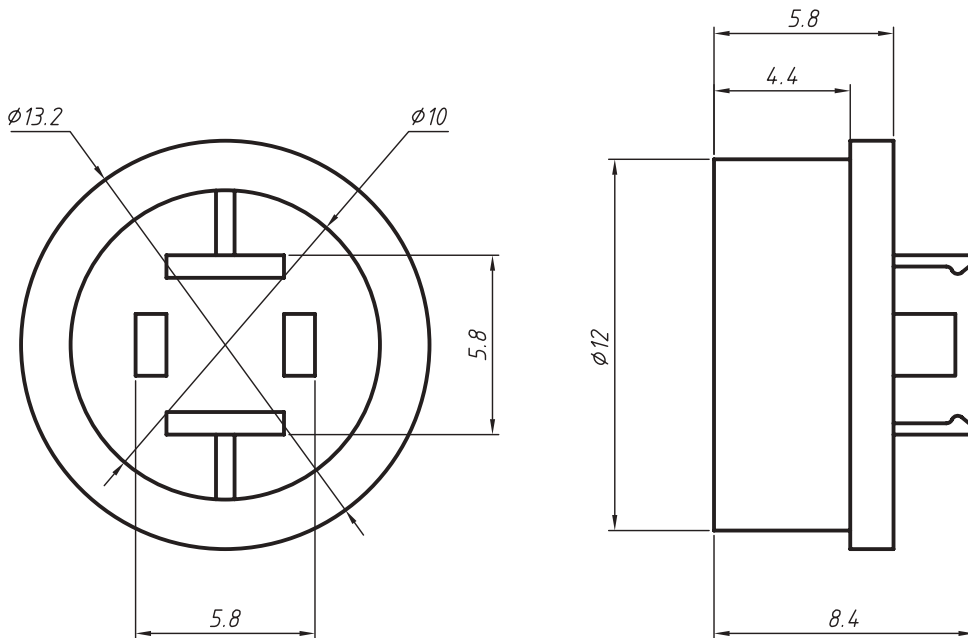

## Switch Caps

KLS7-TSC12 Tactile Switch Cap

**Note:**

Round cap  
Color:White  
Dimension:Φ12mm

## ORDER INFORMATION

Product NO.:L-KLS7-TSC12-RW

Part Number \_\_\_\_\_ Color:W-White B-Black L-Blue R-Red  
Φ12mm Switch Cap \_\_\_\_\_ R-Round cap;S-Square cap