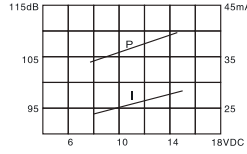

KPI-G421XL SERIES PIEZO BUZZER

DIMENSIONS

color Black
ABS Housing Material
Wire Terminal

Model No	KPI-G4210L	KPI-G4211L	KPI-G4212L	KPI-G4213L	KPI-G4214L
Rated Voltage	12VDC				5VDC
Max Allowable Voltage	3-20VDC				2-8VDC
Max Rated Current	12mA	20mA			
Min Sound Pressure Level	90dB/12VDC/30cm	98dB/12VDC/30cm	90dB/12VDC/30cm		96dB/5VDC/30cm
Resonant Frequency	2.8 ± 0.5KHz				
Tone Nature	Continuous		Fast Pulse	Slow Pulse	Continuous
Operating Temperature	-20 ~ +60°C				
Storage Temperature	-30 ~ +70°C				
Weight	13g				