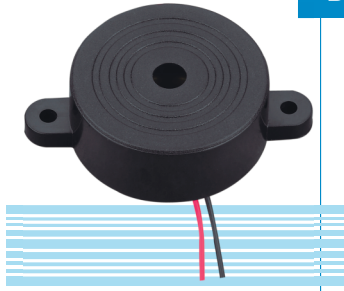

KPI-G421XL SERIES PIEZO BUZZER

DIMENSIONS

color Black
ABS Housing Material
Wire Terminal

Model No	KPI-G4210L	KPI-G4211L	KPI-G4212L	KPI-G4213L	KPI-G4214L
Rated Voltage	12VDC				5VDC
Max Allowable Voltage	3-20VDC				2-8VDC
Max Rated Current	12mA	20mA			
Min Sound Pressure Level	90dB/12VDC/30cm	98dB/12VDC/30cm	90dB/12VDC/30cm		96dB/5VDC/30cm
Resonant Frequency	2.8 ± 0.5KHz				
Tone Nature	Continuous		Fast Pulse	Slow Pulse	Continuous
Operating Temperature	-20 ~ +60°C				
Storage Temperature	-30 ~ +70°C				
Weight	13g				