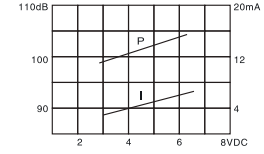

KPI-G421XL SERIES PIEZO BUZZER

DIMENSIONS

color Black
ABS Housing Material
Wire Terminal

Model No	KPI-G4210L	KPI-G4211L	KPI-G4212L	KPI-G4213L	KPI-G4214L
Rated Voltage	12VDC				5VDC
Max Allowable Voltage	3-20VDC				2-8VDC
Max Rated Current	12mA	20mA			
Min Sound Pressure Level	90dB/12VDC/30cm	98dB/12VDC/30cm	90dB/12VDC/30cm		96dB/5VDC/30cm
Resonant Frequency	2.8 ± 0.5KHz				
Tone Nature	Continuous		Fast Pulse	Slow Pulse	Continuous
Operating Temperature	-20 ~ +60°C				
Storage Temperature	-30 ~ +70°C				
Weight	13g				