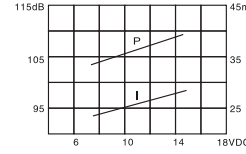

KPI-G421XL SERIES PIEZO BUZZER

DIMENSIONS

color Black
ABS Housing Material
Wire Terminal

Model No	KPI-G4210L	KPI-G4211L	KPI-G4212L	KPI-G4213L	KPI-G4214L
Rated Voltage	12VDC				5VDC
Max Allowable Voltage	3-20VDC				2-8VDC
Max Rated Current	12mA	20mA			
Min Sound Pressure Level	90dB/12VDC/30cm	98dB/12VDC/30cm	90dB/12VDC/30cm		96dB/5VDC/30cm
Resonant Frequency	2.8 ± 0.5KHz				
Tone Nature	Continuous		Fast Pulse	Slow Pulse	Continuous
Operating Temperature	-20 ~ +60°C				
Storage Temperature	-30 ~ +70°C				
Weight	13g				