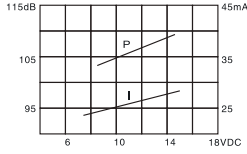

KPI-G421XL SERIES PIEZO BUZZER

DIMENSIONS

color Black
ABS Housing Material
Wire Terminal

Model No	KPI-G4210L	KPI-G4211L	KPI-G4212L	KPI-G4213L	KPI-G4214L
Rated Voltage	12VDC				5VDC
Max Allowable Voltage	3-20VDC				2-8VDC
Max Rated Current	12mA	20mA			
Min Sound Pressure Level	90dB/12VDC/30cm	98dB/12VDC/30cm	90dB/12VDC/30cm		96dB/5VDC/30cm
Resonant Frequency	2.8 ± 0.5KHz				
Tone Nature	Continuous		Fast Pulse	Slow Pulse	Continuous
Operating Temperature	-20 ~ +60°C				
Storage Temperature	-30 ~ +70°C				
Weight	13g				