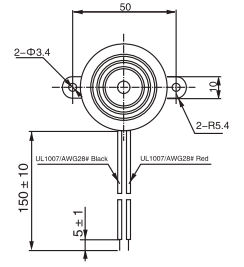

KPI-G421XL SERIES PIEZO BUZZER

DIMENSIONS

color Black
ABS Housing Material
Wire Terminal

Model No	KPI-G4210L	KPI-G4211L	KPI-G4212L	KPI-G4213L	KPI-G4214L
Rated Voltage	12VDC				5VDC
Max Allowable Voltage	3-20VDC				2-8VDC
Max Rated Current	12mA	20mA			
Min Sound Pressure Level	90dB/12VDC/30cm	98dB/12VDC/30cm	90dB/12VDC/30cm		96dB/5VDC/30cm
Resonant Frequency	2.8 ± 0.5KHz				
Tone Nature	Continuous		Fast Pulse	Slow Pulse	Continuous
Operating Temperature	-20 ~ +60°C				
Storage Temperature	-30 ~ +70°C				
Weight	13g				