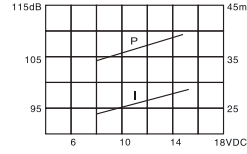

KPI-G421XL SERIES PIEZO BUZZER

DIMENSIONS

color Black
ABS Housing Material
Wire Terminal

Model No	KPI-G4210L	KPI-G4211L	KPI-G4212L	KPI-G4213L	KPI-G4214L
Rated Voltage	12VDC				5VDC
Max Allowable Voltage	3-20VDC				2-8VDC
Max Rated Current	12mA	20mA			
Min Sound Pressure Level	90dB/12VDC/30cm	98dB/12VDC/30cm	90dB/12VDC/30cm		96dB/5VDC/30cm
Resonant Frequency	2.8 ± 0.5KHz				
Tone Nature	Continuous		Fast Pulse	Slow Pulse	Continuous
Operating Temperature	-20 ~ +60°C				
Storage Temperature	-30 ~ +70°C				
Weight	13g				