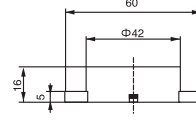

KPI-G421XL SERIES PIEZO BUZZER

DIMENSIONS

color Black
ABS Housing Material
Wire Terminal

Model No	KPI-G4210L	KPI-G4211L	KPI-G4212L	KPI-G4213L	KPI-G4214L
Rated Voltage	12VDC				5VDC
Max Allowable Voltage	3-20VDC				2-8VDC
Max Rated Current	12mA	20mA			
Min Sound Pressure Level	90dB/12VDC/30cm	98dB/12VDC/30cm	90dB/12VDC/30cm		96dB/5VDC/30cm
Resonant Frequency	2.8 ± 0.5KHz				
Tone Nature	Continuous		Fast Pulse	Slow Pulse	Continuous
Operating Temperature	-20 ~ +60°C				
Storage Temperature	-30 ~ +70°C				
Weight	13g				