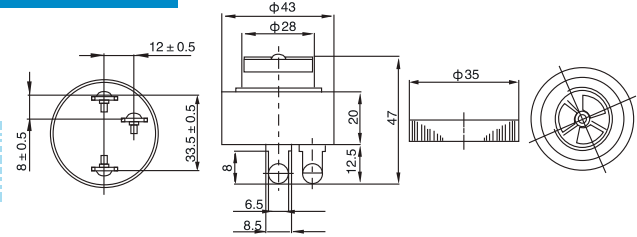

III KPI-G434X SERIES PIEZO BUZZER

DIMENSIONS

DIMENSIONS

Model No	KPI-G4340	KPI-G4343
Rated Voltage	12VDC	
Max Allowable Voltage	6-18VDC	
Max Rated Current	25mA	
Min Sound Pressure Level	90dB/12VDC/30cm	
Resonant Frequency	2.9 ± 0.5KHz	
Tone Nature	Continuous	Continuous+Fast Pulse
Operating Temperature	-20 ~ +80°C	
Storage Temperature	-30 ~ +100°C	
Weight	40g	