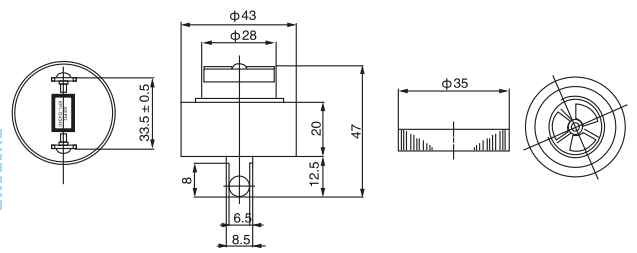

III KPI-G434X SERIES PIEZO BUZZER

DIMENSIONS

DIMENSIONS

Model No	KPI-G4340	KPI-G4343
Rated Voltage	12VDC	
Max Allowable Voltage	6-18VDC	
Max Rated Current	25mA	
Min Sound Pressure Level	90dB/12VDC/30cm	
Resonant Frequency	2.9 ± 0.5KHz	
Tone Nature	Continuous	Continuous+Fast Pulse
Operating Temperature	-20 ~ +80°C	
Storage Temperature	-30 ~ +100°C	
Weight	40g	