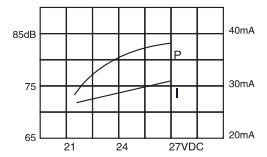

## DIMENSIONS

color White  
ABS Housing Material  
Wire Terminal

Model No	KPMB-G2203L	KPMB-G2206L	KPMB-G2209L	KPMB-G2212L	KPMB-G2224L
Rated Voltage	3VDC	6VDC	9VDC	12VDC	24VDC
Operating Voltage	2~5VDC	4~8VDC	6~12VDC	9~15VDC	15~27VDC
Max Rated Current	30mA				
Min. Sound Pressure Level	75dB/3VDC/20cm	75dB/6VDC/20cm	75dB/9VDC/20cm	75dB/12VDC/20cm	75dB/24VDC/20cm
Resonant Frequency	400 ± 100Hz				
Operating Temperature	-20~+60°C				
Storage Temperature	-30~+70°C				
Weight	10g				