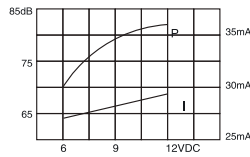

## DIMENSIONS

color White  
ABS Housing Material  
Wire Terminal

Model No	KPMB-G2203L	KPMB-G2206L	KPMB-G2209L	KPMB-G2212L	KPMB-G2224L
Rated Voltage	3VDC	6VDC	9VDC	12VDC	24VDC
Operating Voltage	2~5VDC	4~8VDC	6~12VDC	9~15VDC	15~27VDC
Max Rated Current	30mA				
Min. Sound Pressure Level	75dB/3VDC/20cm	75dB/6VDC/20cm	75dB/9VDC/20cm	75dB/12VDC/20cm	75dB/24VDC/20cm
Resonant Frequency	400 ± 100Hz				
Operating Temperature	-20~+60°C				
Storage Temperature	-30~+70°C				
Weight	10g				