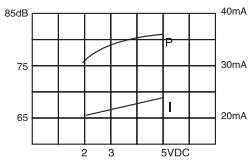

## DIMENSIONS

color White  
ABS Housing Material  
Wire Terminal

Model No	KPMB-G2203L	KPMB-G2206L	KPMB-G2209L	KPMB-G2212L	KPMB-G2224L
Rated Voltage	3VDC	6VDC	9VDC	12VDC	24VDC
Operating Voltage	2~5VDC	4~8VDC	6~12VDC	9~15VDC	15~27VDC
Max Rated Current	30mA				
Min. Sound Pressure Level	75dB/3VDC/20cm	75dB/6VDC/20cm	75dB/9VDC/20cm	75dB/12VDC/20cm	75dB/24VDC/20cm
Resonant Frequency	400 ± 100Hz				
Operating Temperature	-20~+60°C				
Storage Temperature	-30~+70°C				
Weight	10g				