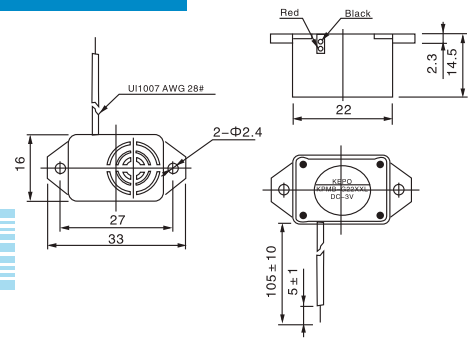

## DIMENSIONS

color White  
ABS Housing Material  
Wire Terminal

Model No	KPMB-G2203L	KPMB-G2206L	KPMB-G2209L	KPMB-G2212L	KPMB-G2224L
Rated Voltage	3VDC	6VDC	9VDC	12VDC	24VDC
Operating Voltage	2~5VDC	4~8VDC	6~12VDC	9~15VDC	15~27VDC
Max Rated Current	30mA				
Min. Sound Pressure Level	75dB/3VDC/20cm	75dB/6VDC/20cm	75dB/9VDC/20cm	75dB/12VDC/20cm	75dB/24VDC/20cm
Resonant Frequency	400 ± 100Hz				
Operating Temperature	-20~+60°C				
Storage Temperature	-30~+70°C				
Weight	10g				