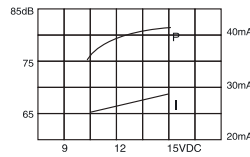

## DIMENSIONS

color White  
ABS Housing Material  
Wire Terminal

Model No	KPMB-G2203L	KPMB-G2206L	KPMB-G2209L	KPMB-G2212L	KPMB-G2224L
Rated Voltage	3VDC	6VDC	9VDC	12VDC	24VDC
Operating Voltage	2~5VDC	4~8VDC	6~12VDC	9~15VDC	15~27VDC
Max Rated Current	30mA				
Min. Sound Pressure Level	75dB/3VDC/20cm	75dB/6VDC/20cm	75dB/9VDC/20cm	75dB/12VDC/20cm	75dB/24VDC/20cm
Resonant Frequency	400 ± 100Hz				
Operating Temperature	-20~+60°C				
Storage Temperature	-30~+70°C				
Weight	10g				