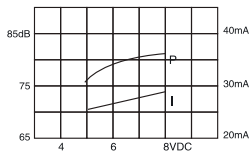

## DIMENSIONS

color White  
ABS Housing Material  
Wire Terminal

Model No	KPMB-G2203L	KPMB-G2206L	KPMB-G2209L	KPMB-G2212L	KPMB-G2224L
Rated Voltage	3VDC	6VDC	9VDC	12VDC	24VDC
Operating Voltage	2~5VDC	4~8VDC	6~12VDC	9~15VDC	15~27VDC
Max Rated Current	30mA				
Min. Sound Pressure Level	75dB/3VDC/20cm	75dB/6VDC/20cm	75dB/9VDC/20cm	75dB/12VDC/20cm	75dB/24VDC/20cm
Resonant Frequency	400 ± 100Hz				
Operating Temperature	-20~+60°C				
Storage Temperature	-30~+70°C				
Weight	10g				