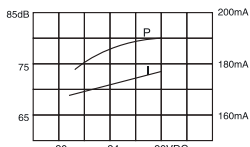

KPMB-G23XXX SERIES MECHANICAL BUZZER

DIMENSIONS

color Red
PPO Housing Material
Pin Terminal

Model No	KPMB-G23012	KPMB-G23024	KPMB-G23110	KPMB-G23230
Rated Voltage	12VAC/50~60HZ	24VAC/50~60HZ	110VAC/50~60HZ	230VAC/50~60HZ
Operating Voltage	10.5~13.5VAC	20~28VAC	90~130VAC	200~260VAC
Max Rated Current	250mA	180mA	60mA	30mA
Min.Sound Pressure Level	75dB/12VAC/20cm	75dB/24VAC/20cm	78dB/110VAC/20cm	80dB/230VAC/20cm
Resonant Frequency	32.5 ± 10Ω	100 ± 10%Ω	1.7K ± 10%Ω	13K ± 10%Ω
Operating Temperature	-25~+75°C			
Storage Temperature	-30~+80°C			
Weight	30g			