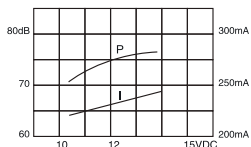

KPMB-G23XXX SERIES MECHANICAL BUZZER

DIMENSIONS

color Red
PPO Housing Material
Pin Terminal

Model No	KPMB-G23012	KPMB-G23024	KPMB-G23110	KPMB-G23230
Rated Voltage	12VAC/50~60HZ	24VAC/50~60HZ	110VAC/50~60HZ	230VAC/50~60HZ
Operating Voltage	10.5~13.5VAC	20~28VAC	90~130VAC	200~260VAC
Max Rated Current	250mA	180mA	60mA	30mA
Min.Sound Pressure Level	75dB/12VAC/20cm	75dB/24VAC/20cm	78dB/110VAC/20cm	80dB/230VAC/20cm
Resonant Frequency	32.5 ± 10Ω	100 ± 10%Ω	1.7K ± 10%Ω	13K ± 10%Ω
Operating Temperature	-25~+75°C			
Storage Temperature	-30~+80°C			
Weight	30g			