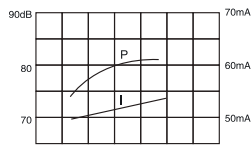

KPMB-G23XXX SERIES MECHANICAL BUZZER

DIMENSIONS

color Red
PPO Housing Material
Pin Terminal

Model No	KPMB-G23012	KPMB-G23024	KPMB-G23110	KPMB-G23230
Rated Voltage	12VAC/50~60HZ	24VAC/50~60HZ	110VAC/50~60HZ	230VAC/50~60HZ
Operating Voltage	10.5~13.5VAC	20~28VAC	90~130VAC	200~260VAC
Max Rated Current	250mA	180mA	60mA	30mA
Min.Sound Pressure Level	75dB/12VAC/20cm	75dB/24VAC/20cm	78dB/110VAC/20cm	80dB/230VAC/20cm
Resonant Frequency	32.5 ± 10Ω	100 ± 10%Ω	1.7K ± 10%Ω	13K ± 10%Ω
Operating Temperature	-25~+75°C			
Storage Temperature	-30~+80°C			
Weight	30g			