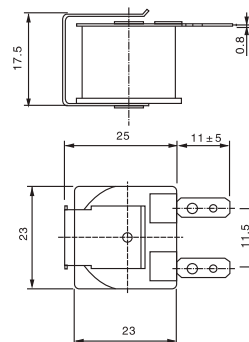

KPMB-G23XXX SERIES MECHANICAL BUZZER

DIMENSIONS

color Red
PPO Housing Material
Pin Terminal

Model No	KPMB-G23012	KPMB-G23024	KPMB-G23110	KPMB-G23230
Rated Voltage	12VAC/50~60HZ	24VAC/50~60HZ	110VAC/50~60HZ	230VAC/50~60HZ
Operating Voltage	10.5~13.5VAC	20~28VAC	90~130VAC	200~260VAC
Max Rated Current	250mA	180mA	60mA	30mA
Min.Sound Pressure Level	75dB/12VAC/20cm	75dB/24VAC/20cm	78dB/110VAC/20cm	80dB/230VAC/20cm
Resonant Frequency	32.5 ± 10Ω	100 ± 10%Ω	1.7K ± 10%Ω	13K ± 10%Ω
Operating Temperature	-25~+75°C			
Storage Temperature	-30~+80°C			
Weight	30g			