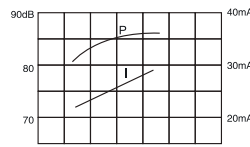

KPMB-G23XXX SERIES MECHANICAL BUZZER

DIMENSIONS

color Red
PPO Housing Material
Pin Terminal

Model No	KPMB-G23012	KPMB-G23024	KPMB-G23110	KPMB-G23230
Rated Voltage	12VAC/50~60HZ	24VAC/50~60HZ	110VAC/50~60HZ	230VAC/50~60HZ
Operating Voltage	10.5~13.5VAC	20~28VAC	90~130VAC	200~260VAC
Max Rated Current	250mA	180mA	60mA	30mA
Min.Sound Pressure Level	75dB/12VAC/20cm	75dB/24VAC/20cm	78dB/110VAC/20cm	80dB/230VAC/20cm
Resonant Frequency	32.5 ± 10Ω	100 ± 10%Ω	1.7K ± 10%Ω	13K ± 10%Ω
Operating Temperature	-25~+75°C			
Storage Temperature	-30~+80°C			
Weight	30g			