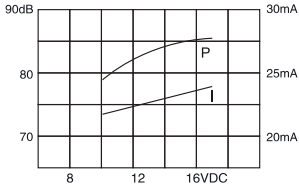

KPMB-G23XXP4 SERIES MECHANICAL BUZZER

DIMENSIONS

color Black
ABS Housing Material
Pin Terminal

Model No	KPMB-G2306P4	KPMB-G2312P4	KPMB-G2324P4
Rated Voltage	6VDC	12VDC	24VDC
Operating Voltage	4~8VDC	9~15VDC	15~27VDC
Max Rated Current	30mA	25mA	30mA
Min.Sound Pressure Level	75dB/6VDC/20cm	80dB/12VDC/20cm	80dB/24VDC/20cm
Resonant Frequency	400 ± 100Hz		
Operating Temperature	-20 ~ +60°C		
Storage Temperature	-30 ~ +70°C		
Weight	8g		