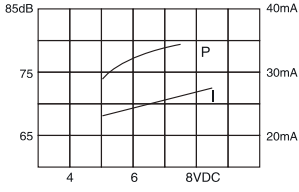

KPMB-G23XXP4 SERIES MECHANICAL BUZZER

DIMENSIONS

color Black
ABS Housing Material
Pin Terminal

Model No	KPMB-G2306P4	KPMB-G2312P4	KPMB-G2324P4
Rated Voltage	6VDC	12VDC	24VDC
Operating Voltage	4~8VDC	9~15VDC	15~27VDC
Max Rated Current	30mA	25mA	30mA
Min.Sound Pressure Level	75dB/6VDC/20cm	80dB/12VDC/20cm	80dB/24VDC/20cm
Resonant Frequency	400 ± 100Hz		
Operating Temperature	-20 ~ +60°C		
Storage Temperature	-30 ~ +70°C		
Weight	8g		