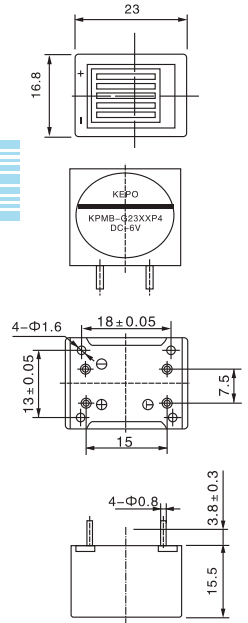

KPMB-G23XXP4 SERIES MECHANICAL BUZZER

DIMENSIONS

color Black
ABS Housing Material
Pin Terminal

Model No	KPMB-G2306P4	KPMB-G2312P4	KPMB-G2324P4
Rated Voltage	6VDC	12VDC	24VDC
Operating Voltage	4~8VDC	9~15VDC	15~27VDC
Max Rated Current	30mA	25mA	30mA
Min.Sound Pressure Level	75dB/6VDC/20cm	80dB/12VDC/20cm	80dB/24VDC/20cm
Resonant Frequency	400 ± 100Hz		
Operating Temperature	-20 ~ +60°C		
Storage Temperature	-30 ~ +70°C		
Weight	8g		