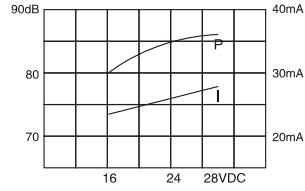

KPMB-G23XXP4 SERIES MECHANICAL BUZZER

DIMENSIONS

color Black
ABS Housing Material
Pin Terminal

Model No	KPMB-G2306P4	KPMB-G2312P4	KPMB-G2324P4
Rated Voltage	6VDC	12VDC	24VDC
Operating Voltage	4~8VDC	9~15VDC	15~27VDC
Max Rated Current	30mA	25mA	30mA
Min.Sound Pressure Level	75dB/6VDC/20cm	80dB/12VDC/20cm	80dB/24VDC/20cm
Resonant Frequency	400 ± 100Hz		
Operating Temperature	-20 ~ +60°C		
Storage Temperature	-30 ~ +70°C		
Weight	8g		