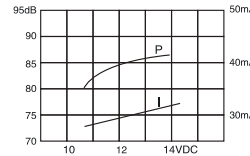

KPMB-G23XXL1 (NOTCH) SERIES MECHANICAL BUZZER

DIMENSIONS

color Black
ABS Housing Material
Wire Terminal

Model No	KPMB-G2315L1(Notch)	KPMB-G2303L1(Notch)	KPMB-G2345L1(Notch)	KPMB-G2309L1(Notch)	KPMB-G2312L1(Notch)	KPMB-G2324L1(Notch)
Rated Voltage	1.5VDC	3VDC	4.5VDC	9VDC	12VDC	24VDC
Operating Voltage	1.3~2VDC	2~5VDC	3~6VDC	6~12VDC	9~15VDC	15~27VDC
Max Rated Current	20mA	25mA	30mA			
Min.Sound Pressure Level	70dB/1.5VDC/20cm	75dB/3VDC/20cm	70dB/4.5VDC/20cm	75dB/9VDC/20cm	80dB/12VDC/20cm	80dB/24VDC/20cm
Resonant Frequency	400 ± 100Hz					
Operating Temperature	-20~+60°C					
Storage Temperature	-30~+70°C					
Weight	10g					