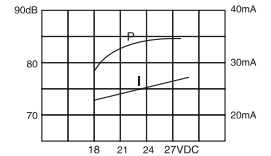

KPMB-G23XXL1 (NOTCH) SERIES MECHANICAL BUZZER

DIMENSIONS

color Black
ABS Housing Material
Wire Terminal

Model No	KPMB-G2315L1(Notch)	KPMB-G2303L1(Notch)	KPMB-G2345L1(Notch)	KPMB-G2309L1(Notch)	KPMB-G2312L1(Notch)	KPMB-G2324L1(Notch)
Rated Voltage	1.5VDC	3VDC	4.5VDC	9VDC	12VDC	24VDC
Operating Voltage	1.3~2VDC	2~5VDC	3~6VDC	6~12VDC	9~15VDC	15~27VDC
Max Rated Current	20mA	25mA	30mA			
Min.Sound Pressure Level	70dB/1.5VDC/20cm	75dB/3VDC/20cm	70dB/4.5VDC/20cm	75dB/9VDC/20cm	80dB/12VDC/20cm	80dB/24VDC/20cm
Resonant Frequency	400 ± 100Hz					
Operating Temperature	-20~+60°C					
Storage Temperature	-30~+70°C					
Weight	10g					