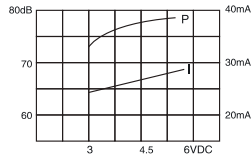

KPMB-G23XXL1 (NOTCH) SERIES MECHANICAL BUZZER

DIMENSIONS

color Black
ABS Housing Material
Wire Terminal

Model No	KPMB-G2315L1(Notch)	KPMB-G2303L1(Notch)	KPMB-G2345L1(Notch)	KPMB-G2309L1(Notch)	KPMB-G2312L1(Notch)	KPMB-G2324L1(Notch)
Rated Voltage	1.5VDC	3VDC	4.5VDC	9VDC	12VDC	24VDC
Operating Voltage	1.3~2VDC	2~5VDC	3~6VDC	6~12VDC	9~15VDC	15~27VDC
Max Rated Current	20mA	25mA	30mA			
Min.Sound Pressure Level	70dB/1.5VDC/20cm	75dB/3VDC/20cm	70dB/4.5VDC/20cm	75dB/9VDC/20cm	80dB/12VDC/20cm	80dB/24VDC/20cm
Resonant Frequency	400 ± 100Hz					
Operating Temperature	-20~+60°C					
Storage Temperature	-30~+70°C					
Weight	10g					