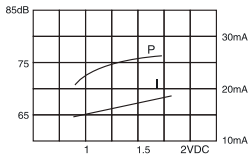

KPMB-G23XXL1 (NOTCH) SERIES MECHANICAL BUZZER

DIMENSIONS

color Black
ABS Housing Material
Wire Terminal

Model No	KPMB-G2315L1(Notch)	KPMB-G2303L1(Notch)	KPMB-G2345L1(Notch)	KPMB-G2309L1(Notch)	KPMB-G2312L1(Notch)	KPMB-G2324L1(Notch)
Rated Voltage	1.5VDC	3VDC	4.5VDC	9VDC	12VDC	24VDC
Operating Voltage	1.3~2VDC	2~5VDC	3~6VDC	6~12VDC	9~15VDC	15~27VDC
Max Rated Current	20mA	25mA	30mA			
Min.Sound Pressure Level	70dB/1.5VDC/20cm	75dB/3VDC/20cm	70dB/4.5VDC/20cm	75dB/9VDC/20cm	80dB/12VDC/20cm	80dB/24VDC/20cm
Resonant Frequency	400 ± 100Hz					
Operating Temperature	-20~+60°C					
Storage Temperature	-30~+70°C					
Weight	10g					