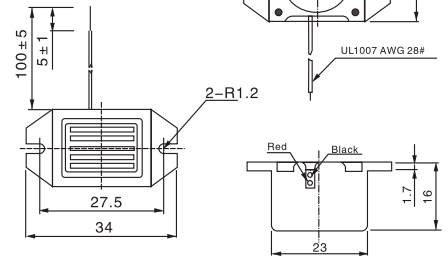

KPMB-G23XXL1 (NOTCH) SERIES MECHANICAL BUZZER

DIMENSIONS

color Black
ABS Housing Material
Wire Terminal

Model No	KPMB-G2315L1(Notch)	KPMB-G2303L1(Notch)	KPMB-G2345L1(Notch)	KPMB-G2309L1(Notch)	KPMB-G2312L1(Notch)	KPMB-G2324L1(Notch)
Rated Voltage	1.5VDC	3VDC	4.5VDC	9VDC	12VDC	24VDC
Operating Voltage	1.3~2VDC	2~5VDC	3~6VDC	6~12VDC	9~15VDC	15~27VDC
Max Rated Current	20mA	25mA	30mA			
Min.Sound Pressure Level	70dB/1.5VDC/20cm	75dB/3VDC/20cm	70dB/4.5VDC/20cm	75dB/9VDC/20cm	80dB/12VDC/20cm	80dB/24VDC/20cm
Resonant Frequency	400 ± 100Hz					
Operating Temperature	-20~+60°C					
Storage Temperature	-30~+70°C					
Weight	10g					