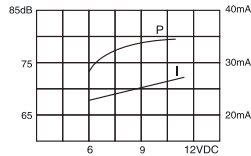

KPMB-G23XXL1 (NOTCH) SERIES MECHANICAL BUZZER

DIMENSIONS

color Black
ABS Housing Material
Wire Terminal

Model No	KPMB-G2315L1(Notch)	KPMB-G2303L1(Notch)	KPMB-G2345L1(Notch)	KPMB-G2309L1(Notch)	KPMB-G2312L1(Notch)	KPMB-G2324L1(Notch)
Rated Voltage	1.5VDC	3VDC	4.5VDC	9VDC	12VDC	24VDC
Operating Voltage	1.3~2VDC	2~5VDC	3~6VDC	6~12VDC	9~15VDC	15~27VDC
Max Rated Current	20mA	25mA	30mA			
Min.Sound Pressure Level	70dB/1.5VDC/20cm	75dB/3VDC/20cm	70dB/4.5VDC/20cm	75dB/9VDC/20cm	80dB/12VDC/20cm	80dB/24VDC/20cm
Resonant Frequency	400 ± 100Hz					
Operating Temperature	-20~+60°C					
Storage Temperature	-30~+70°C					
Weight	10g					