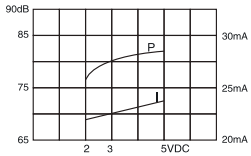

KPMB-G23XXL1 (NOTCH) SERIES MECHANICAL BUZZER

DIMENSIONS

color Black
ABS Housing Material
Wire Terminal

Model No	KPMB-G2315L1(Notch)	KPMB-G2303L1(Notch)	KPMB-G2345L1(Notch)	KPMB-G2309L1(Notch)	KPMB-G2312L1(Notch)	KPMB-G2324L1(Notch)
Rated Voltage	1.5VDC	3VDC	4.5VDC	9VDC	12VDC	24VDC
Operating Voltage	1.3~2VDC	2~5VDC	3~6VDC	6~12VDC	9~15VDC	15~27VDC
Max Rated Current	20mA	25mA	30mA			
Min.Sound Pressure Level	70dB/1.5VDC/20cm	75dB/3VDC/20cm	70dB/4.5VDC/20cm	75dB/9VDC/20cm	80dB/12VDC/20cm	80dB/24VDC/20cm
Resonant Frequency	400 ± 100Hz					
Operating Temperature	-20~+60°C					
Storage Temperature	-30~+70°C					
Weight	10g					