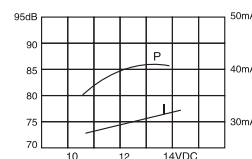

■ ■ ■ KPMB-G23XXL1 SERIES MECHANICAL BUZZER

DIMENSIONS

color Black
ABS Housing Material
Wire Terminal

Model No	KPMB-G2315L1	KPMB-G2303L1	KPMB-G2345L1	KPMB-G2309L1	KPMB-G2312L1	KPMB-G2324L1
Rated Voltage	1.5VDC	3VDC	4.5VDC	9VDC	12VDC	24VDC
Operating Voltage	1.3~2VDC	2~5VDC	3~6VDC	6~12VDC	9~15VDC	15~27VDC
Max Rated Current	20mA	25mA	30mA			
Min.Sound Pressure Level	70dB/1.5VDC/20cm	75dB/3VDC/20cm	70dB/4.5VDC/20cm	75dB/9VDC/20cm	80dB/12VDC/20cm	80dB/24VDC/20cm
Resonant Frequency	400 ± 100Hz					
Operating Temperature	-20~+60°C					
Storage Temperature	-30~+70°C					
Weight	10g					