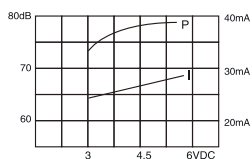

■ ■ ■ KPMB-G23XXL1 SERIES MECHANICAL BUZZER

DIMENSIONS

color Black
ABS Housing Material
Wire Terminal

Model No	KPMB-G2315L1	KPMB-G2303L1	KPMB-G2345L1	KPMB-G2309L1	KPMB-G2312L1	KPMB-G2324L1
Rated Voltage	1.5VDC	3VDC	4.5VDC	9VDC	12VDC	24VDC
Operating Voltage	1.3~2VDC	2~5VDC	3~6VDC	6~12VDC	9~15VDC	15~27VDC
Max Rated Current	20mA	25mA	30mA			
Min.Sound Pressure Level	70dB/1.5VDC/20cm	75dB/3VDC/20cm	70dB/4.5VDC/20cm	75dB/9VDC/20cm	80dB/12VDC/20cm	80dB/24VDC/20cm
Resonant Frequency	400 ± 100Hz					
Operating Temperature	-20~+60°C					
Storage Temperature	-30~+70°C					
Weight	10g					