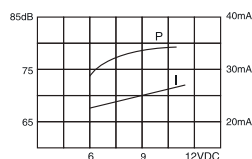

■ ■ ■ KPMB-G23XXL1 SERIES MECHANICAL BUZZER

DIMENSIONS

color Black
ABS Housing Material
Wire Terminal

Model No	KPMB-G2315L1	KPMB-G2303L1	KPMB-G2345L1	KPMB-G2309L1	KPMB-G2312L1	KPMB-G2324L1
Rated Voltage	1.5VDC	3VDC	4.5VDC	9VDC	12VDC	24VDC
Operating Voltage	1.3~2VDC	2~5VDC	3~6VDC	6~12VDC	9~15VDC	15~27VDC
Max Rated Current	20mA	25mA	30mA			
Min.Sound Pressure Level	70dB/1.5VDC/20cm	75dB/3VDC/20cm	70dB/4.5VDC/20cm	75dB/9VDC/20cm	80dB/12VDC/20cm	80dB/24VDC/20cm
Resonant Frequency	400 ± 100Hz					
Operating Temperature	-20~+60°C					
Storage Temperature	-30~+70°C					
Weight	10g					