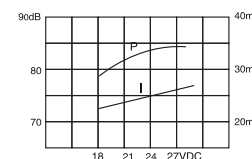

■ ■ ■ KPMB-G23XXL1 SERIES MECHANICAL BUZZER

DIMENSIONS

color Black
ABS Housing Material
Wire Terminal

Model No	KPMB-G2315L1	KPMB-G2303L1	KPMB-G2345L1	KPMB-G2309L1	KPMB-G2312L1	KPMB-G2324L1
Rated Voltage	1.5VDC	3VDC	4.5VDC	9VDC	12VDC	24VDC
Operating Voltage	1.3~2VDC	2~5VDC	3~6VDC	6~12VDC	9~15VDC	15~27VDC
Max Rated Current	20mA	25mA	30mA			
Min.Sound Pressure Level	70dB/1.5VDC/20cm	75dB/3VDC/20cm	70dB/4.5VDC/20cm	75dB/9VDC/20cm	80dB/12VDC/20cm	80dB/24VDC/20cm
Resonant Frequency	400 ± 100Hz					
Operating Temperature	-20~+60°C					
Storage Temperature	-30~+70°C					
Weight	10g					