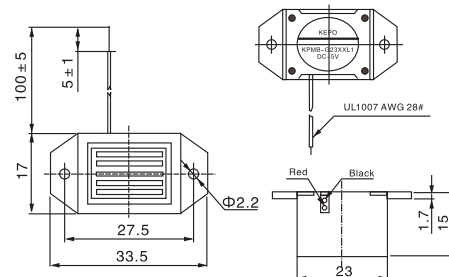

■ ■ ■ KPMB-G23XXL1 SERIES MECHANICAL BUZZER

DIMENSIONS

color Black
ABS Housing Material
Wire Terminal

Model No	KPMB-G2315L1	KPMB-G2303L1	KPMB-G2345L1	KPMB-G2309L1	KPMB-G2312L1	KPMB-G2324L1
Rated Voltage	1.5VDC	3VDC	4.5VDC	9VDC	12VDC	24VDC
Operating Voltage	1.3~2VDC	2~5VDC	3~6VDC	6~12VDC	9~15VDC	15~27VDC
Max Rated Current	20mA	25mA	30mA			
Min.Sound Pressure Level	70dB/1.5VDC/20cm	75dB/3VDC/20cm	70dB/4.5VDC/20cm	75dB/9VDC/20cm	80dB/12VDC/20cm	80dB/24VDC/20cm
Resonant Frequency	400 ± 100Hz					
Operating Temperature	-20~+60°C					
Storage Temperature	-30~+70°C					
Weight	10g					