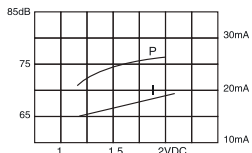

■ ■ ■ KPMB-G23XXL1 SERIES MECHANICAL BUZZER

DIMENSIONS

color Black
ABS Housing Material
Wire Terminal

Model No	KPMB-G2315L1	KPMB-G2303L1	KPMB-G2345L1	KPMB-G2309L1	KPMB-G2312L1	KPMB-G2324L1
Rated Voltage	1.5VDC	3VDC	4.5VDC	9VDC	12VDC	24VDC
Operating Voltage	1.3~2VDC	2~5VDC	3~6VDC	6~12VDC	9~15VDC	15~27VDC
Max Rated Current	20mA	25mA	30mA			
Min.Sound Pressure Level	70dB/1.5VDC/20cm	75dB/3VDC/20cm	70dB/4.5VDC/20cm	75dB/9VDC/20cm	80dB/12VDC/20cm	80dB/24VDC/20cm
Resonant Frequency	400 ± 100Hz					
Operating Temperature	-20~+60°C					
Storage Temperature	-30~+70°C					
Weight	10g					