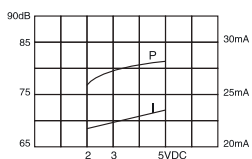

■ ■ ■ KPMB-G23XXL1 SERIES MECHANICAL BUZZER

DIMENSIONS

color Black
ABS Housing Material
Wire Terminal

Model No	KPMB-G2315L1	KPMB-G2303L1	KPMB-G2345L1	KPMB-G2309L1	KPMB-G2312L1	KPMB-G2324L1
Rated Voltage	1.5VDC	3VDC	4.5VDC	9VDC	12VDC	24VDC
Operating Voltage	1.3~2VDC	2~5VDC	3~6VDC	6~12VDC	9~15VDC	15~27VDC
Max Rated Current	20mA	25mA	30mA			
Min.Sound Pressure Level	70dB/1.5VDC/20cm	75dB/3VDC/20cm	70dB/4.5VDC/20cm	75dB/9VDC/20cm	80dB/12VDC/20cm	80dB/24VDC/20cm
Resonant Frequency	400 ± 100Hz					
Operating Temperature	-20~+60°C					
Storage Temperature	-30~+70°C					
Weight	10g					