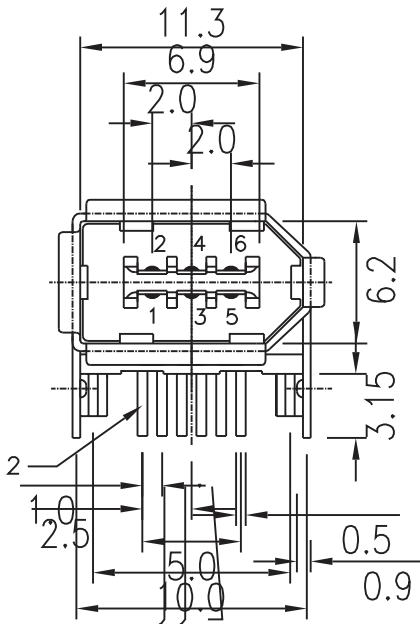

IEEE 1394 SERIES FLAT RIGHT ANGLE

Radiotech
<http://www.rct.ru>

NO.	NAME	MATERIAL	FINISH	REMARK	Q'TY
1	HOUSING	P.B.T. G.F.	BLACK		1
2	PIN TERMINAL	BRASS; t:0.2	GOLD/TIN PLATED	GOLD:30~35 μ " NI:1.5~2.5 μ " SN-PB:3~5 μ "	6
3	SHELL	BRASS; t:0.4	TIN PLATED		1