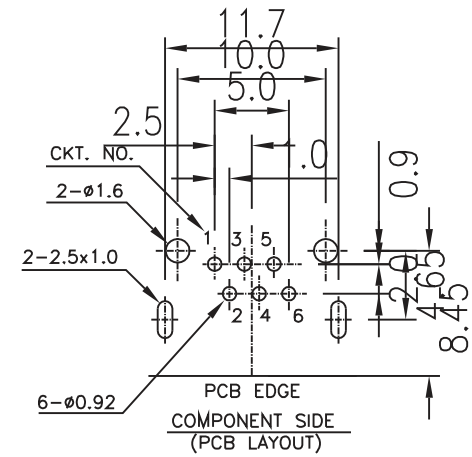

IEEE 1394 SERIES FLAT RIGHT ANGLE

Radiotech
<http://www.rct.ru>

NO.	NAME	MATERIAL	FINISH	REMARK	Q'TY
1	HOUSING	P.B.T. G.F.	BLACK		1
2	PIN TERMINAL	BRASS; t:0.2	GOLD/TIN PLATED	GOLD:30~35 μ " NI:1.5~2.5 μ " SN-PB:3~5 μ "	6
3	SHELL	BRASS; t:0.4	TIN PLATED		1