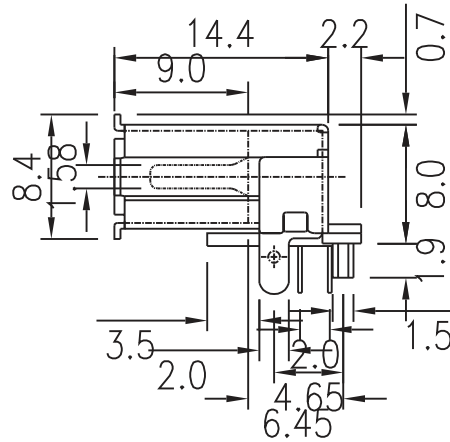

IEEE 1394 SERIES FLAT RIGHT ANGLE

Radiotech
<http://www.rct.ru>

NO.	NAME	MATERIAL	FINISH	REMARK	Q'TY
1	HOUSING	P.B.T. G.F.	BLACK		1
2	PIN TERMINAL	BRASS; t:0.2	GOLD/TIN PLATED	GOLD:30~35 μ " NI:1.5~2.5 μ " SN-PB:3~5 μ "	6
3	SHELL	BRASS; t:0.4	TIN PLATED		1