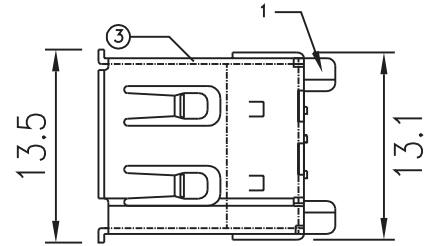

IEEE 1394 SERIES FLAT RIGHT ANGLE

Radiotech
<http://www.rct.ru>

NO.	NAME	MATERIAL	FINISH	REMARK	Q'TY
1	HOUSING	P.B.T. G.F.	BLACK		1
2	PIN TERMINAL	BRASS; t:0.2	GOLD/TIN PLATED	GOLD:30~35 μ " NI:1.5~2.5 μ " SN-PB:3~5 μ "	6
3	SHELL	BRASS; t:0.4	TIN PLATED		1