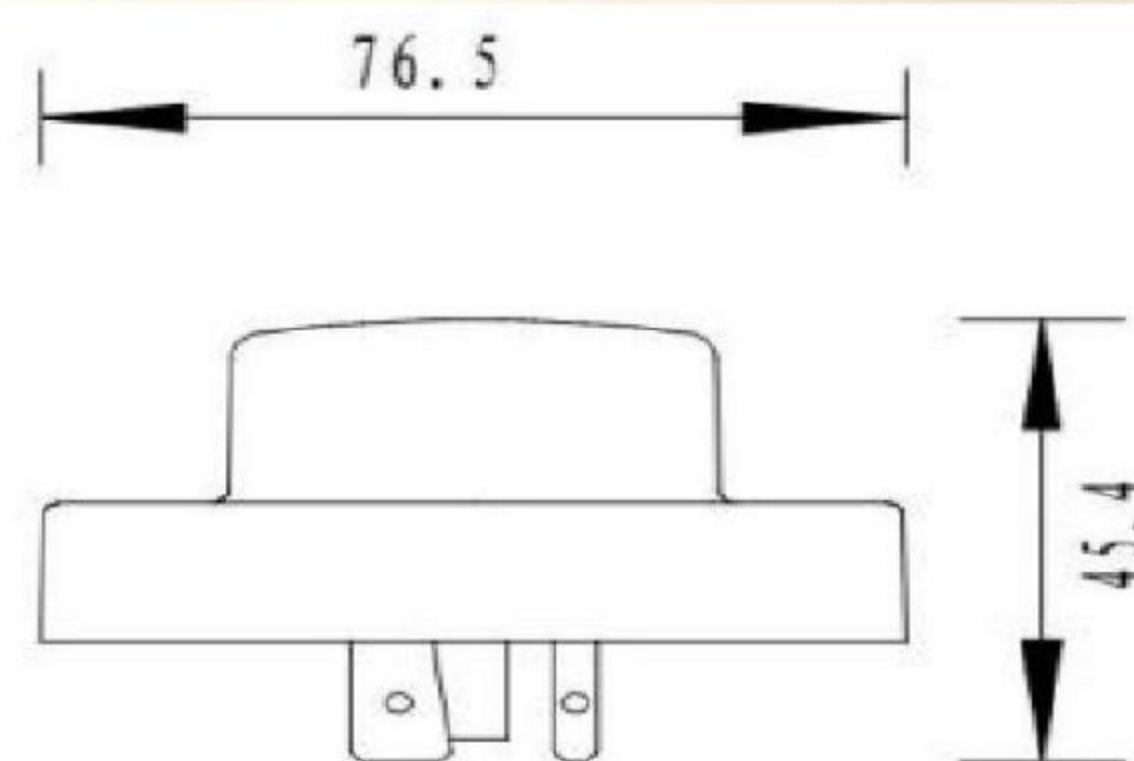

RCT-208 Shorting Cap (for street light) 短路帽

-0~480VAC

-Intend short a twist-lock photocontrol receptacle while under maintain

-Easy-to-maintain Twist-lock(ANSI C136.10)

-ip66 protection while installed

-Surge Protection Available

-UV stabilized Polybutylene Base

-IP66

Model No.	Cap Color	Rated load
RCT-208	Black	7200W Tungsten

-