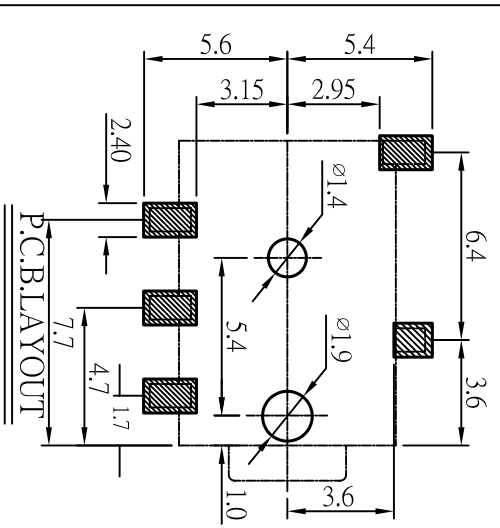

MATE PLUG

* CRITICAL DIMENSION

CHI FUNG ELECTRONICS CO.,LTD.

SERIES : STEREO JACKS		DRAWING NO: CF-ENL-ST4026		6			
PART NAME: ST-2665		GENERAL TOLERANCE		5			
UNIT : M.M		WITHIN 0.XXmm±0.15mm		4	SPRING PLATE	PBS	Au COATING
SCALE : 4:1		OVER 0.Xmm±0.25mm		3	TERMINAL	BRASS	Au COATING
REV : A/0		APPD.		2	HOUSING	PAGT	BLACK
				1	PART NAME	MATERIAL	FINISHING