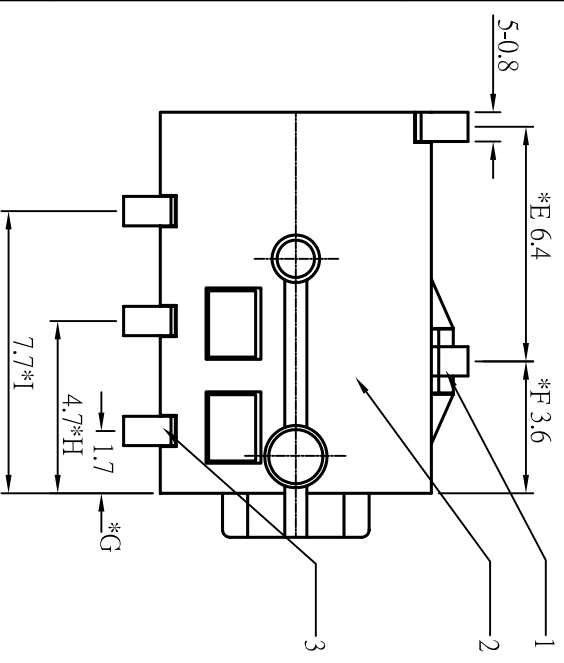

MATE PLUG

* CRITICAL DIMENSION

CHI FUNG ELECTRONICS CO.,LTD.

SERIES : STEREO JACKS		DRAWING NO: CF-ENL-ST4026		6			
PART NAME: ST-2665		GENERAL TOLERANCE		5			
UNIT : M.M		WITHIN 0.XXmm±0.15mm		4	SPRING PLATE	PBS	Au COATING
SCALE : 4:1		OVER 0.Xmm±0.25mm		3	TERMINAL	BRASS	Au COATING
REV : A/0		APPD.		2	HOUSING	PAGT	BLACK
				1	PART NAME	MATERIAL	FINISHING