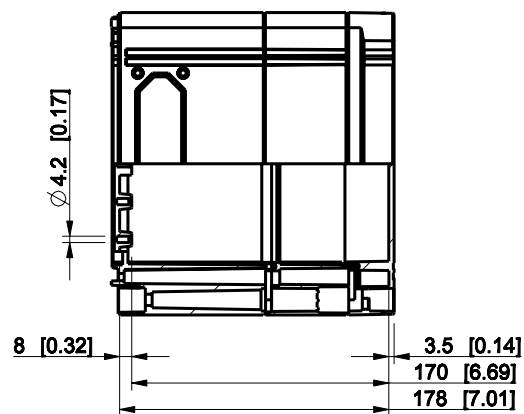

ID	Description	Date	By	Appr.
A				

Dimensions in mm [inches]

Material: Polycarbonate, fiberglass-reinforced	Color: RAL 7035
--	-----------------

Supplier:	Tool No:	Weight [kg]: 2.02	Volume:
-----------	----------	-------------------	---------

ENSTO
ENSTO CONTROL OY

CPCF204018T

Scale	Date	29.12.08
1:5	By	PKos
-	Checked	
-	Ctrl	

Replaces:	
Replaced:	
Drw No:	- A
Ref:	Cubo C
Code:	CPCF204018T
Sheet No:	

model CPCF204018T PART

drawing CUBO_C DRAWING