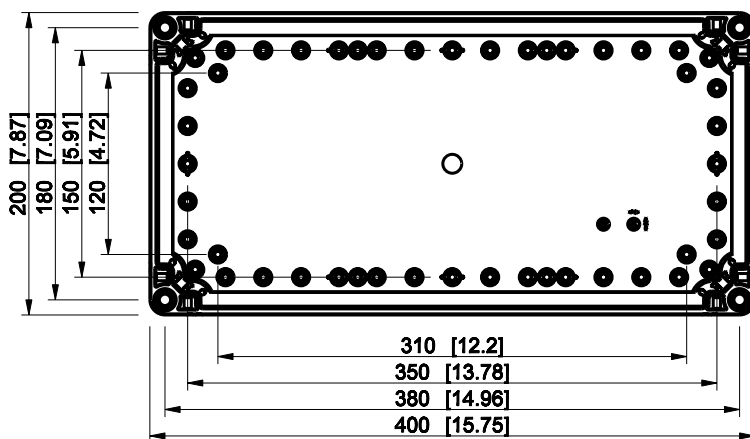

ID	Description	Date	By	Appr.
A				

Dimensions in mm [inches]

Material: Polycarbonate, fiberglass-reinforced	Color: RAL 7035
--	-----------------

Supplier:	Tool No:	Weight [kg]: 2.02	Volume:
-----------	----------	-------------------	---------

ENSTO
ENSTO CONTROL OY

CPCF204018T

Scale	Date	29.12.08
1:5	By	PKos
-	Checked	
-	Ctrl	

Replaces:	
Replaced:	
Drw No:	- A
Ref:	Cubo C
Code:	CPCF204018T
Sheet No:	

model CPCF204018T PART

drawing CUBO_C DRAWING