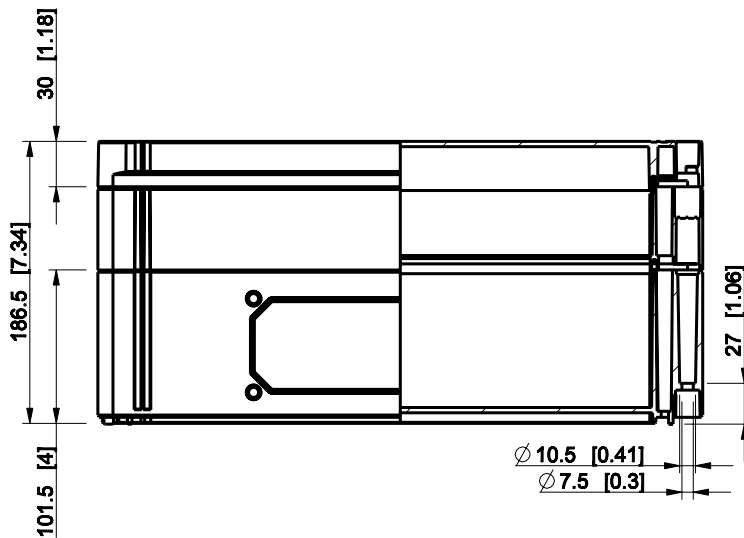

ID	Description	Date	By	Appr.
A				

Dimensions in mm [inches]

Material: Polycarbonate, fiberglass-reinforced	Color: RAL 7035
--	-----------------

Supplier:	Tool No:	Weight [kg]: 2.02	Volume:
-----------	----------	-------------------	---------

ENSTO
ENSTO CONTROL OY

CPCF204018T

Scale	Date	29.12.08
1:5	By	PKos
-	Checked	
-	Ctrl	

Replaces:	
Replaced:	
Drw No:	- A
Ref:	Cubo C
Code:	CPCF204018T
Sheet No:	

model CPCF204018T PART

drawing CUBO_C DRAWING