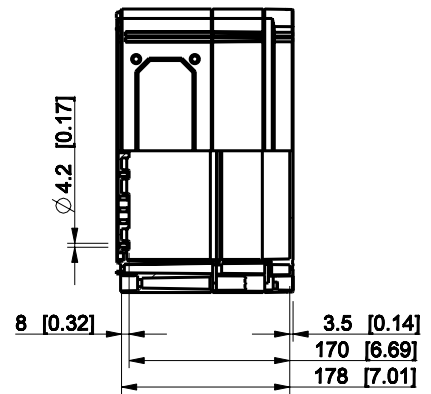

ID	Description	Date	By	Appr.
A				

Dimensions in mm [inches]

Material: Polycarbonate, fiberglass-reinforced	Color: RAL 7035
--	-----------------

Supplier:	Tool No:	Weight [kg]: 2.06	Volume:
-----------	----------	-------------------	---------

**ENSTO**  
ENSTO CONTROL OY

**CPCF303018G**

Scale	Date	29.12.08
1:8	By	PKos
-	Checked	
-	Ctrl	

Replaces:
Replaced:
Drw No: - A
Ref: Cubo C
Code: CPCF303018G
Sheet No:

model **CPCF303018G** PART  
drawing **CUBO\_C** DRAWING