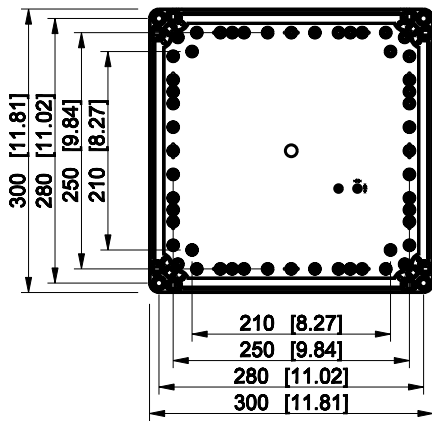

ID	Description	Date	By	Appr.
A				

Dimensions in mm [inches]

Material: Polycarbonate, fiberglass-reinforced	Color: RAL 7035
--	-----------------

Supplier:	Tool No:	Weight [kg]: 2.06	Volume:
-----------	----------	-------------------	---------

**ENSTO**  
ENSTO CONTROL OY

**CPCF303018G**

Scale	Date	29.12.08
1:8	By	PKos
-	Checked	
-	Ctrl	

Replaces:
Replaced:
Drw No: - A
Ref: Cubo C
Code: CPCF303018G
Sheet No:

model **CPCF303018G** PART  
drawing **CUBO\_C** DRAWING