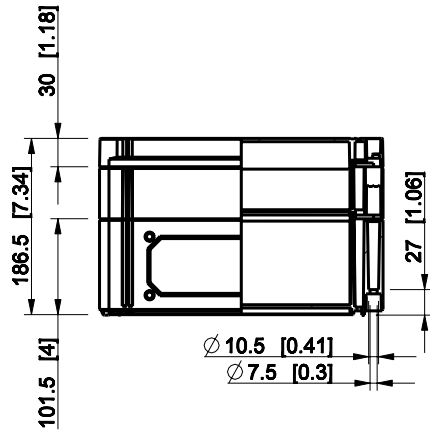

ID	Description	Date	By	Appr.
A				

Dimensions in mm [inches]

Material: Polycarbonate, fiberglass-reinforced	Color: RAL 7035
--	-----------------

Supplier:	Tool No:	Weight [kg]: 2.06	Volume:
-----------	----------	-------------------	---------

**ENSTO**  
ENSTO CONTROL OY

**CPCF303018G**

Scale	Date	29.12.08
1:8	By	PKos
-	Checked	
-	Ctrl	

Replaces:
Replaced:
Drw No: - A
Ref: Cubo C
Code: CPCF303018G
Sheet No:

model **CPCF303018G** PART  
drawing **CUBO\_C** DRAWING