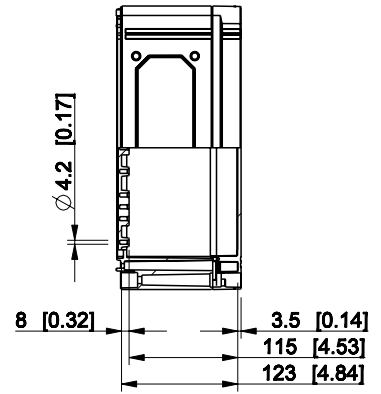

ID	Description	Date	By	Appr.
B				

Dimensions in mm [inches]

Material: Polycarbonate, fiberglass-reinforced	Color: RAL 7035
--	-----------------

Supplier:	Tool No:	Weight [kg]: 2.86	Volume:
-----------	----------	-------------------	---------

CPCF306013T

Scale	Date	19.04.10
1:8	By	PKos
-	Checked	
-	Ctrl	

Replaces:	
Replaced:	
Drw No:	- B
Ref:	Cubo C
Code:	CPCF306013T
Sheet No:	

model CPCF306013T PART
drawing CUBO_C_1B DRAWING