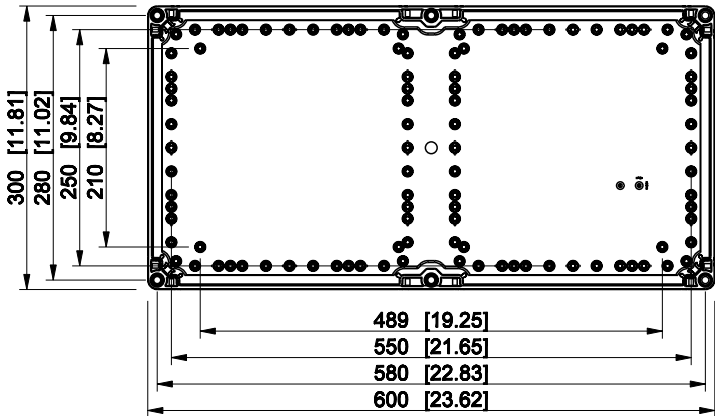

ID	Description	Date	By	Appr.
B				

Dimensions in mm [inches]

Material: Polycarbonate, fiberglass-reinforced	Color: RAL 7035
--	-----------------

Supplier:	Tool No:	Weight [kg]: 2.86	Volume:
-----------	----------	-------------------	---------

CPCF306013T

Scale	Date	19.04.10
1:8	By	PKos
-	Checked	
-	Ctrl	

Replaces:	
Replaced:	
Drw No:	- B
Ref:	Cubo C
Code:	CPCF306013T
Sheet No:	

model CPCF306013T PART
drawing CUBO_C_1B DRAWING