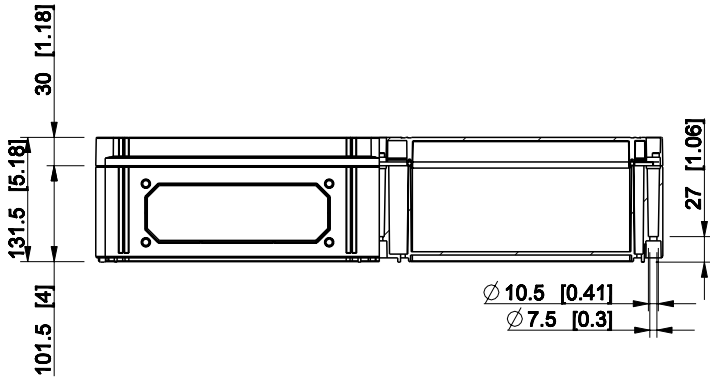

ID	Description	Date	By	Appr.
B				

Dimensions in mm [inches]

Material: Polycarbonate, fiberglass-reinforced	Color: RAL 7035
--	-----------------

Supplier:	Tool No:	Weight [kg]: 2.86	Volume:
-----------	----------	-------------------	---------

CPCF306013T

Scale	Date	19.04.10
1:8	By	PKos
-	Checked	
-	Ctrl	

Replaces:	
Replaced:	
Drw No:	- B
Ref:	Cubo C
Code:	CPCF306013T
Sheet No:	

model CPCF306013T PART
drawing CUBO_C_1B DRAWING