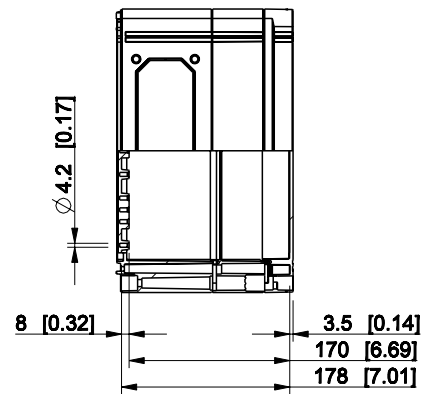

ID	Description	Date	By	Appr.
B				

Dimensions in mm [inches]

Material: Polycarbonate, fiberglass-reinforced	Color: RAL 7035
--	-----------------

Supplier:	Tool No:	Weight [kg]: 3.54	Volume:
-----------	----------	-------------------	---------

ENSTO
ENSTO CONTROL OY

CPCF306018G

Scale	Date	19.04.10
1:8	By	PKos
-	Checked	
-	Ctrl	

Replaces:	
Replaced:	
Drw No:	- B
Ref:	Cubo C
Code:	CPCF306018G
Sheet No:	

model CPCF306018G PART
drawing CUBO_C_1B_DRAWING