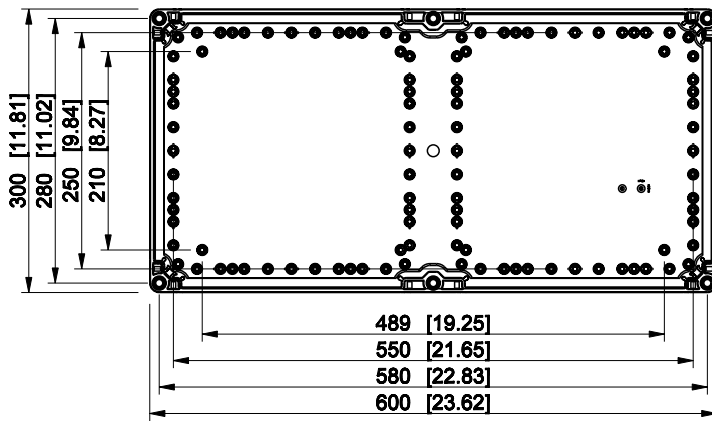

ID	Description	Date	By	Appr.
B				

Dimensions in mm [inches]

Material: Polycarbonate, fiberglass-reinforced	Color: RAL 7035
--	-----------------

Supplier:	Tool No:	Weight [kg]: 3.54	Volume:
-----------	----------	-------------------	---------

ENSTO
ENSTO CONTROL OY

CPCF306018G

Scale	Date	19.04.10
1:8	By	PKos
-	Checked	
-	Ctrl	

Replaces:	
Replaced:	
Drw No:	- B
Ref:	Cubo C
Code:	CPCF306018G
Sheet No:	

model CPCF306018G PART
drawing CUBO_C_1B_DRAWING