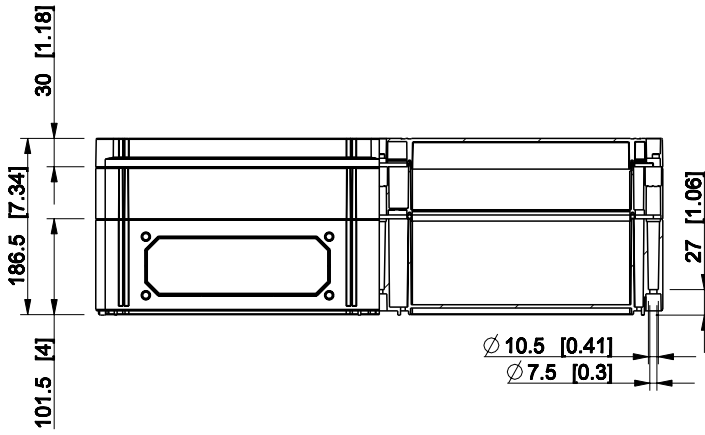

ID	Description	Date	By	Appr.
B				

Dimensions in mm [inches]

Material: Polycarbonate, fiberglass-reinforced	Color: RAL 7035
--	-----------------

Supplier:	Tool No:	Weight [kg]: 3.54	Volume:
-----------	----------	-------------------	---------

ENSTO
ENSTO CONTROL OY

CPCF306018G

Scale	Date	19.04.10
1:8	By	PKos
-	Checked	
-	Ctrl	

Replaces:	
Replaced:	
Drw No:	- B
Ref:	Cubo C
Code:	CPCF306018G
Sheet No:	

model CPCF306018G PART
drawing CUBO_C_1B_DRAWING