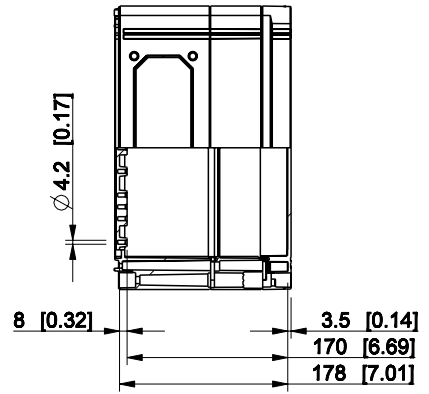

ID	Description	Date	By	Appr.
B				

Dimensions in mm [inches]

Material: Polycarbonate, fiberglass-reinforced	Color: RAL 7035
------------------------------------------------	-----------------

Supplier:	Tool No:	Weight [kg]: 3.54	Volume:
-----------	----------	-------------------	---------

CPCF306018T

Scale	Date	19.04.10
1:8	By	PKos
-	Checked	
-	Ctrl	

Replaces:	
Replaced:	
Drw No:	- B
Ref:	Cubo C
Code:	CPCF306018T
Sheet No:	

model CPCF306018T PART  
drawing CUBO\_C\_1B.DRAWING