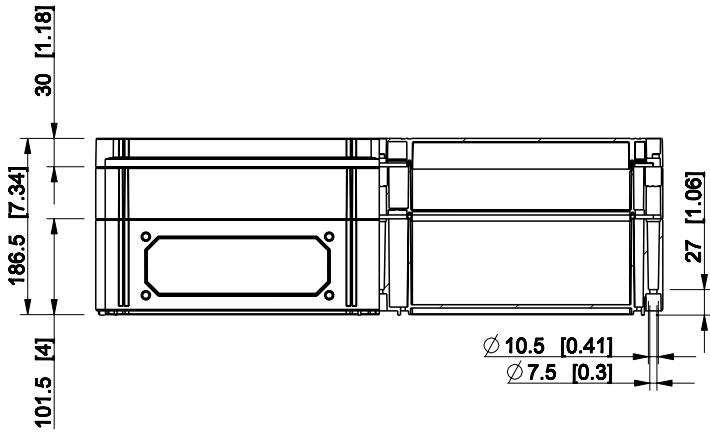

ID	Description	Date	By	Appr.
B				

Dimensions in mm [inches]

Material: Polycarbonate, fiberglass-reinforced	Color: RAL 7035
------------------------------------------------	-----------------

Supplier:	Tool No:	Weight [kg]: 3.54	Volume:
-----------	----------	-------------------	---------

CPCF306018T

Scale	Date	19.04.10
1:8	By	PKos
-	Checked	
-	Ctrl	

Replaces:	
Replaced:	
Drw No:	- B
Ref:	Cubo C
Code:	CPCF306018T
Sheet No:	

model CPCF306018T PART  
drawing CUBO\_C\_1B.DRAWING