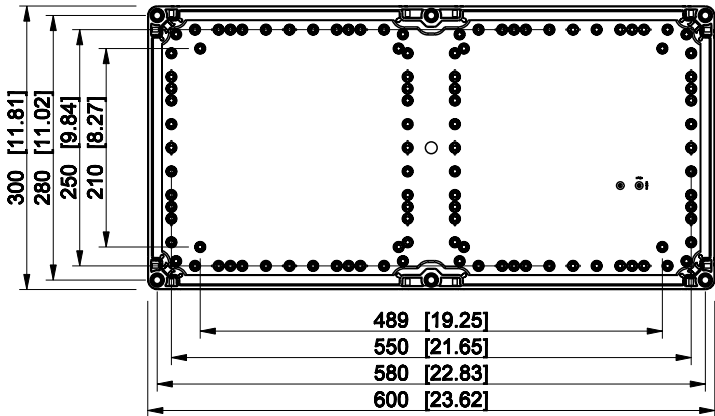

ID	Description	Date	By	Appr.
B				

Dimensions in mm [inches]

Material: Polycarbonate, fiberglass-reinforced	Color: RAL 7035
------------------------------------------------	-----------------

Supplier:	Tool No:	Weight [kg]: 3.54	Volume:
-----------	----------	-------------------	---------

CPCF306018T

Scale	Date	19.04.10
1:8	By	PKos
-	Checked	
-	Ctrl	

Replaces:	
Replaced:	
Drw No:	- B
Ref:	Cubo C
Code:	CPCF306018T
Sheet No:	

model CPCF306018T PART  
drawing CUBO\_C\_1B.DRAWING