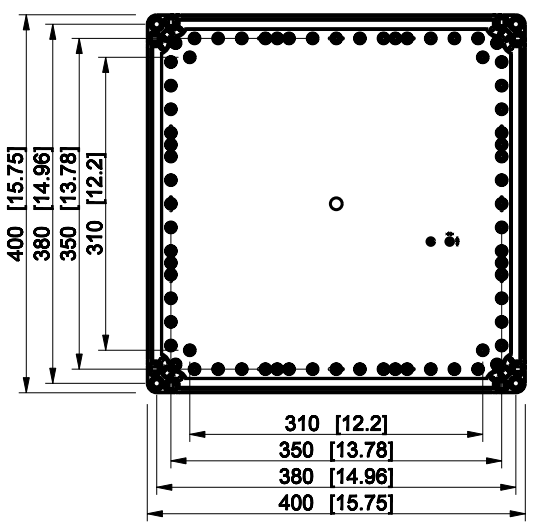

ID	Description	Date	By	Appr.
A				

Dimensions in mm [inches]

Material: Polycarbonate, fiberglass-reinforced	Color: RAL 7035
--	-----------------

Supplier:	Tool No:	Weight [kg]: 2.52	Volume:
-----------	----------	-------------------	---------

CPCF404013T

Scale	Date	29.12.08
1:8	By	PKos
-	Checked	
-	Ctrl	

Replaces:
Replaced:
Drw No: - A
Ref: Cubo C
Code: CPCF404013T
Sheet No:

model CPCF404013T_PART
 drawing CUBO_C_DRAWING