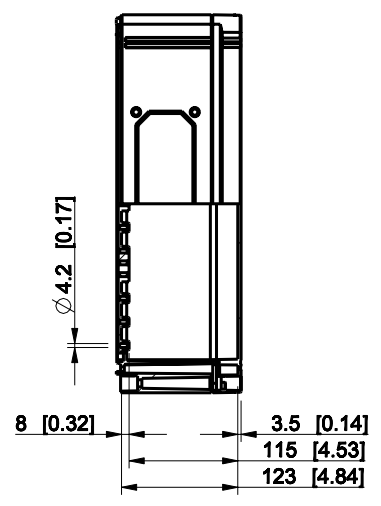

ID	Description	Date	By	Appr.
A				

Dimensions in mm [inches]

Material: Polycarbonate, fiberglass-reinforced	Color: RAL 7035
--	-----------------

Supplier:	Tool No:	Weight [kg]: 2.52	Volume:
-----------	----------	-------------------	---------

CPCF404013T

Scale	Date	29.12.08
1:8	By	PKos
-	Checked	
-	Ctrl	

Replaces:
Replaced:
Drw No: - A
Ref: Cubo C
Code: CPCF404013T
Sheet No:

model CPCF404013T_PART
 drawing CUBO_C_DRAWING