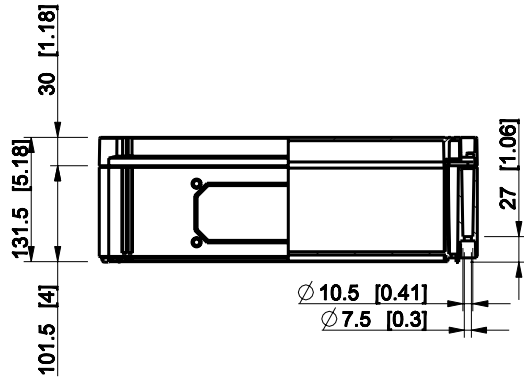

ID	Description	Date	By	Appr.
A				

Dimensions in mm [inches]

Material: Polycarbonate, fiberglass-reinforced	Color: RAL 7035
--	-----------------

Supplier:	Tool No:	Weight [kg]: 2.52	Volume:
-----------	----------	-------------------	---------

CPCF404013T

Scale	Date	29.12.08
1:8	By	PKos
-	Checked	
-	Ctrl	

Replaces:
Replaced:
Drw No: - A
Ref: Cubo C
Code: CPCF404013T
Sheet No:

model CPCF404013T_PART
 drawing CUBO_C_DRAWING