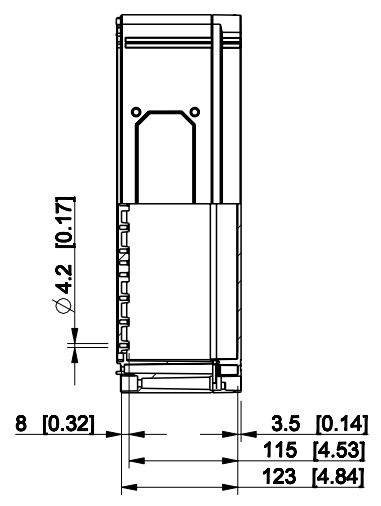

ID	Description	Date	By	Appr.
B				

Dimensions in mm [inches]

Material: Polycarbonate, fiberglass-reinforced	Color: RAL 7035
--	-----------------

Supplier:	Tool No:	Weight [kg]: 3.53	Volume:
-----------	----------	-------------------	---------

CPCF406013T

Scale	Date	19.04.10
1:8	By	PKos
-	Checked	
-	Ctrl	

Replaces:	
Replaced:	
Drw No:	- B
Ref:	Cubo C
Code:	CPCF406013T
Sheet No:	

model CPCF406013T PART
drawing CUBO_C_1B DRAWING