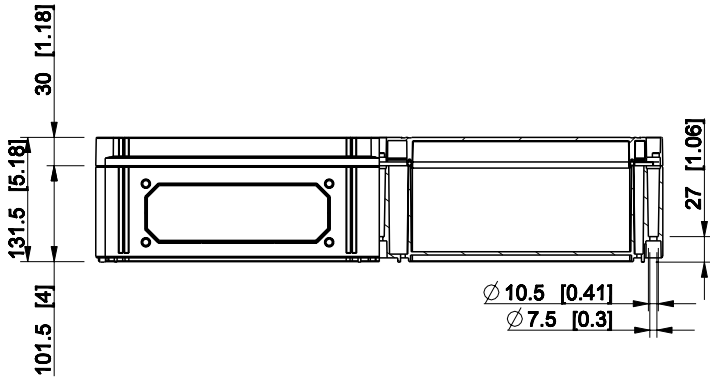

ID	Description	Date	By	Appr.
B				

Dimensions in mm [inches]

Material: Polycarbonate, fiberglass-reinforced	Color: RAL 7035
--	-----------------

Supplier:	Tool No:	Weight [kg]: 3.53	Volume:
-----------	----------	-------------------	---------

CPCF406013T

Scale	Date	19.04.10
1:8	By	PKos
-	Checked	
-	Ctrl	

Replaces:	
Replaced:	
Drw No:	- B
Ref:	Cubo C
Code:	CPCF406013T
Sheet No:	

model CPCF406013T PART
drawing CUBO_C_1B DRAWING