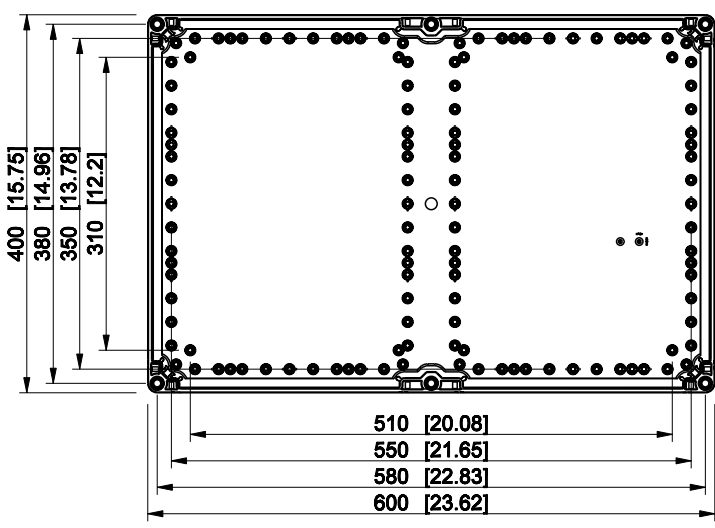

ID	Description	Date	By	Appr.
B				

Dimensions in mm [inches]

Material: Polycarbonate, fiberglass-reinforced	Color: RAL 7035
--	-----------------

Supplier:	Tool No:	Weight [kg]: 3.53	Volume:
-----------	----------	-------------------	---------

CPCF406013T

Scale	Date	19.04.10
1:8	By	PKos
-	Checked	
-	Ctrl	

Replaces:	
Replaced:	
Drw No:	- B
Ref:	Cubo C
Code:	CPCF406013T
Sheet No:	

model CPCF406013T PART
drawing CUBO_C_1B DRAWING