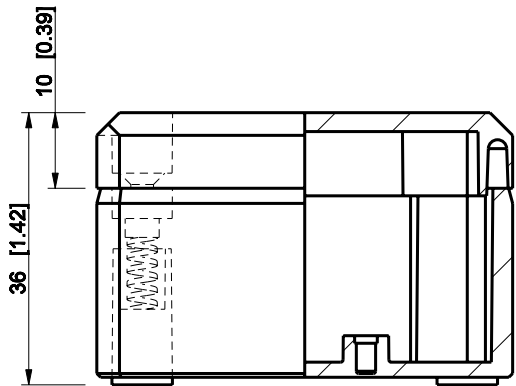

ID	Description	Date	By	Appr.
A				

Dimensions in mm [inches]

Material: ABS	Color: RAL 7035
---------------	-----------------

Supplier:	Tool No:	Weight [kg]: 0.04	Volume:
-----------	----------	-------------------	---------

model DABP050504T PART drawing CUBO_D_1.DRAWING			<h1>DABP050504T</h1>	Replaces:	
				Replaced:	
	Scale	Date		18.12.08	Drw No: A
	1:1	By		PKos	Ref: -
	-	Checked			Code: DABP050504T
-	Ctrl		Sheet No:		