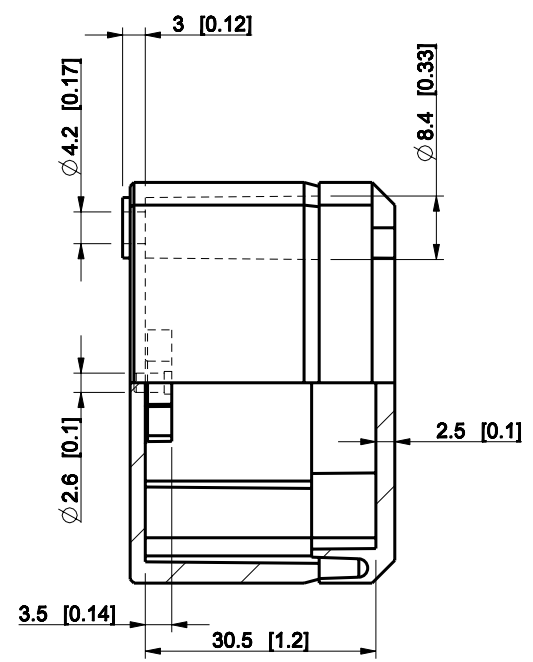

ID	Description	Date	By	Appr.
A				

Dimensions in mm [inches]

Material: ABS	Color: RAL 7035
---------------	-----------------

Supplier:	Tool No:	Weight [kg]: 0.04	Volume:
-----------	----------	-------------------	---------

model DABP050504T PART drawing CUBO_D_1.DRAWING			<h1>DABP050504T</h1>	Replaces:	
				Replaced:	
	Scale	Date		18.12.08	Drw No: A
	1:1	By		PKos	Ref: -
	-	Checked			Code: DABP050504T
-	Ctrl		Sheet No:		