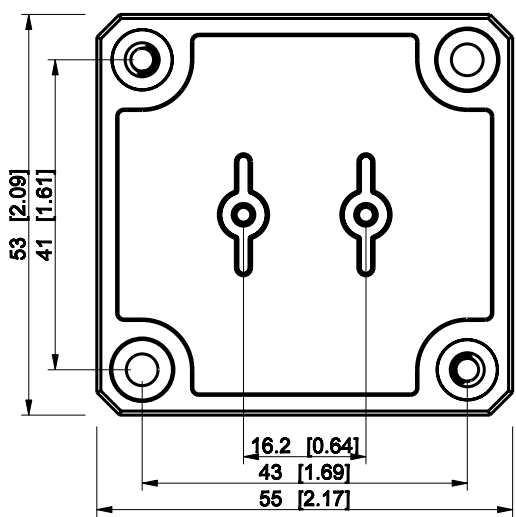

ID	Description	Date	By	Appr.
A				

Dimensions in mm [inches]

Material: ABS	Color: RAL 7035
---------------	-----------------

Supplier:	Tool No:	Weight [kg]: 0.04	Volume:
-----------	----------	-------------------	---------

model DABP050504T PART drawing CUBO_D_1.DRAWING			<h1>DABP050504T</h1>	Replaces:	
				Replaced:	
	Scale	Date		18.12.08	Drw No: A
	1:1	By		PKos	Ref: -
	-	Checked			Code: DABP050504T
-	Ctrl		Sheet No:		