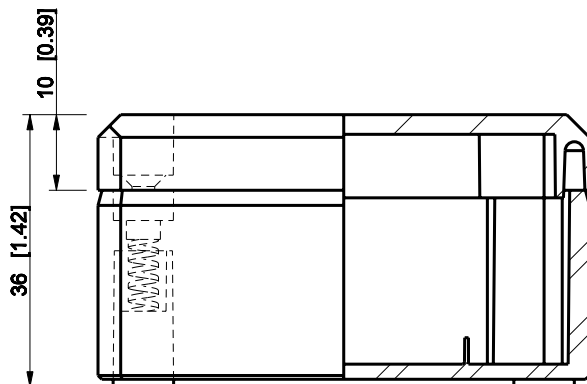

ID	Description	Date	By	Appr.
A				

Dimensions in mm [inches]

Material: ABS	Color: RAL 7035
---------------	-----------------

Supplier:	Tool No:	Weight [kg]: 0.04	Volume:
-----------	----------	-------------------	---------

ENSTO
ENSTO CONTROL

DABP050704G

Scale	Date	18.12.08
1:1	By	PKos
-	Checked	
-	Ctrl	

Replaces:	
Replaced:	
Drw No:	A
Ref:	-
Code:	DABP050704G
Sheet No:	

model DABP050704G PART

drawing CUBO_D_1_DRAWING