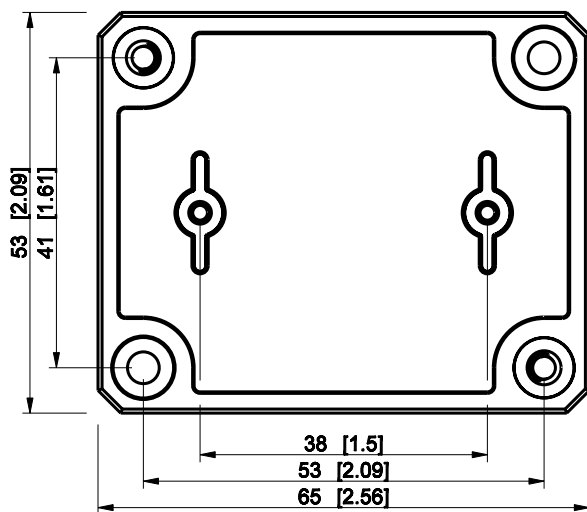

ID	Description	Date	By	Appr.
A				

Dimensions in mm [inches]

Material: ABS	Color: RAL 7035
---------------	-----------------

Supplier:	Tool No:	Weight [kg]: 0.04	Volume:
-----------	----------	-------------------	---------

ENSTO
ENSTO CONTROL

DABP050704G

Scale	Date	18.12.08
1:1	By	PKos
-	Checked	
-	Ctrl	

Replaces:	
Replaced:	
Drw No:	A
Ref:	-
Code:	DABP050704G
Sheet No:	

model DABP050704G PART

drawing CUBO_D_1_DRAWING