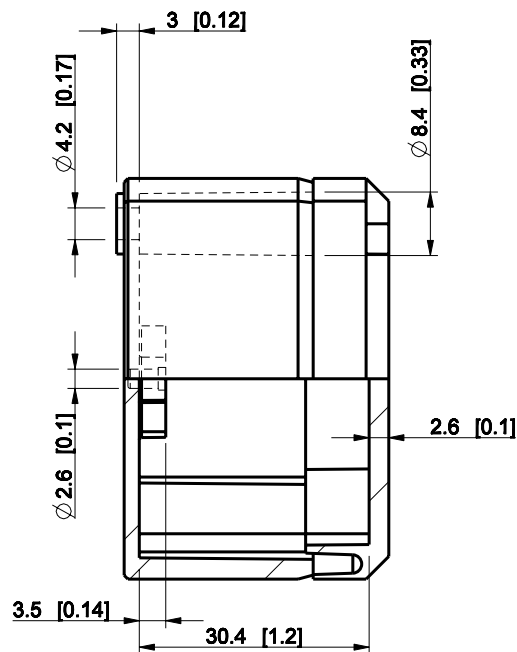

ID	Description	Date	By	Appr.
A				

Dimensions in mm [inches]

Material: ABS	Color: RAL 7035
---------------	-----------------

Supplier:	Tool No:	Weight [kg]: 0.04	Volume:
-----------	----------	-------------------	---------

ENSTO
ENSTO CONTROL

DABP050704G

Scale	Date	18.12.08
1:1	By	PKos
-	Checked	
-	Ctrl	

Replaces:	
Replaced:	
Drw No:	A
Ref:	-
Code:	DABP050704G
Sheet No:	

model DABP050704G PART

drawing CUBO_D_1_DRAWING