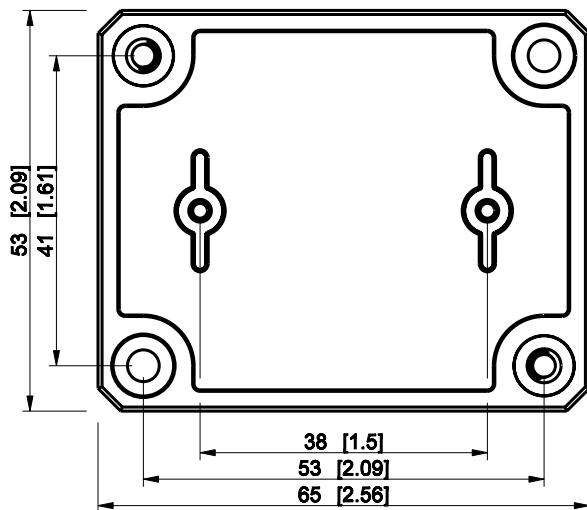

ID	Description	Date	By	Appr.
A				

Dimensions in mm [inches]

Material: ABS	Color: RAL 7035
---------------	-----------------

Supplier:	Tool No:	Weight [kg]: 0.90	Volume:
-----------	----------	-------------------	---------

ENSTO
ENSTO CONTROL

DABP050704T

Scale	Date	18.12.08
1:1	By	PKos
-	Checked	
-	Ctrl	

Replaces:	
Replaced:	
Drw No:	A
Ref:	-
Code:	DABP050704T
Sheet No:	

model DABP050704T PART

drawing CUBO_D_1.DRAWING