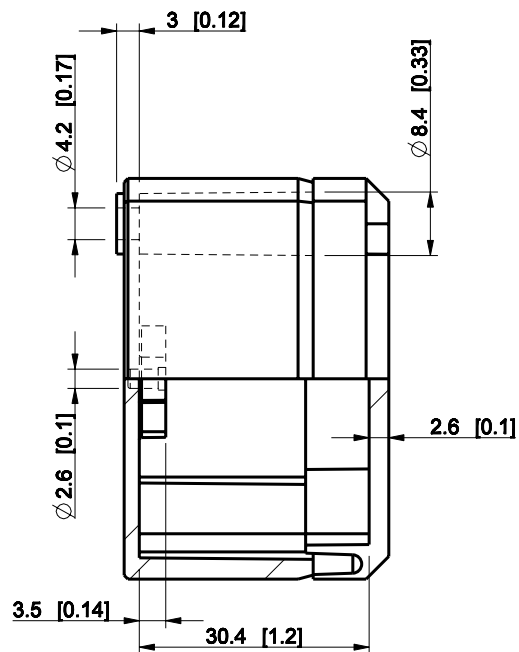

ID	Description	Date	By	Appr.
A				

Dimensions in mm [inches]

Material: ABS	Color: RAL 7035
---------------	-----------------

Supplier:	Tool No:	Weight [kg]: 0.90	Volume:
-----------	----------	-------------------	---------

ENSTO
ENSTO CONTROL

DABP050704T

Scale	Date	18.12.08
1:1	By	PKos
-	Checked	
-	Ctrl	

Replaces:	
Replaced:	
Drw No:	A
Ref:	-
Code:	DABP050704T
Sheet No:	

model DABP050704T PART

drawing CUBO_D_1.DRAWING