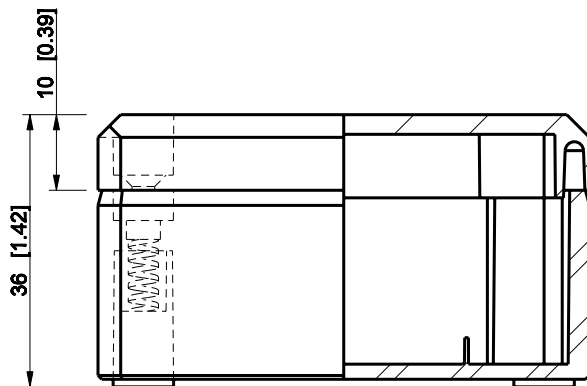

ID	Description	Date	By	Appr.
A				

Dimensions in mm [inches]

Material: ABS	Color: RAL 7035
---------------	-----------------

Supplier:	Tool No:	Weight [kg]: 0.90	Volume:
-----------	----------	-------------------	---------

ENSTO
ENSTO CONTROL

DABP050704T

Scale	Date	18.12.08
1:1	By	PKos
-	Checked	
-	Ctrl	

Replaces:	
Replaced:	
Drw No:	A
Ref:	-
Code:	DABP050704T
Sheet No:	

model DABP050704T PART

drawing CUBO_D_1.DRAWING