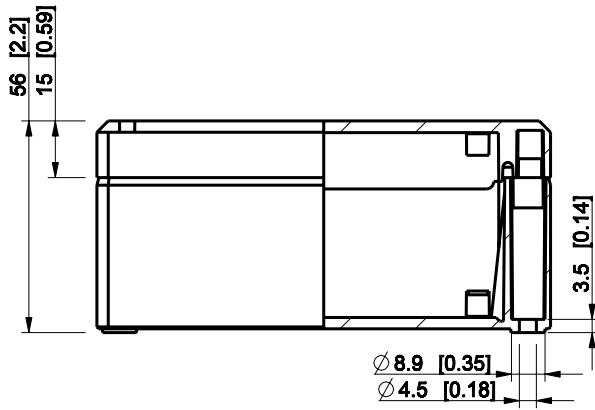

ID	Description	Date	By	Appr.
A				

Dimensions in mm [inches]

Material: ABS	Color: RAL 7035
---------------	-----------------

Supplier:	Tool No:	Weight [kg]: 0.15	Volume:
-----------	----------	-------------------	---------

ENSTO
ENSTO CONTROL

DABP081206T

Scale	Date	18.12.08
1:2	By	PKos
-	Checked	
-	Ctrl	

Replaces:	
Replaced:	
Drw No:	A
Ref:	-
Code:	DABP081206T
Sheet No:	

model DABP081206T PART

drawing CUBO_D_2_DRAWING