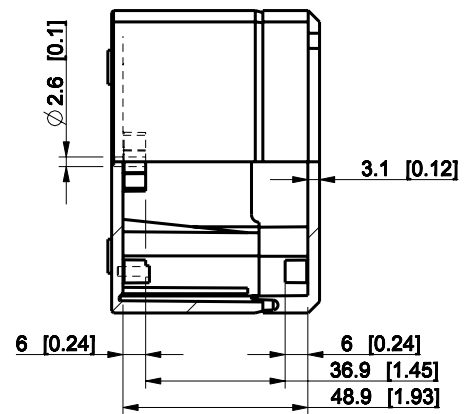

ID	Description	Date	By	Appr.
A				

Dimensions in mm [inches]

Material: ABS	Color: RAL 7035
---------------	-----------------

Supplier:	Tool No:	Weight [kg]: 0.15	Volume:
-----------	----------	-------------------	---------

ENSTO
ENSTO CONTROL

DABP081206T

Scale	Date	18.12.08
1:2	By	PKos
-	Checked	
-	Ctrl	

Replaces:	
Replaced:	
Drw No:	A
Ref:	-
Code:	DABP081206T
Sheet No:	

model DABP081206T PART

drawing CUBO_D_2_DRAWING