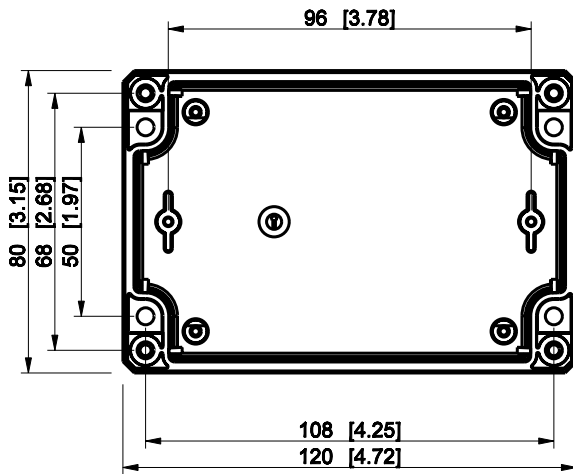

ID	Description	Date	By	Appr.
A				

Dimensions in mm [inches]

Material: ABS	Color: RAL 7035
---------------	-----------------

Supplier:	Tool No:	Weight [kg]: 0.15	Volume:
-----------	----------	-------------------	---------

ENSTO
ENSTO CONTROL

DABP081206T

Scale	Date	18.12.08
1:2	By	PKos
-	Checked	
-	Ctrl	

Replaces:	
Replaced:	
Drw No:	A
Ref:	-
Code:	DABP081206T
Sheet No:	

model DABP081206T PART

drawing CUBO_D_2_DRAWING