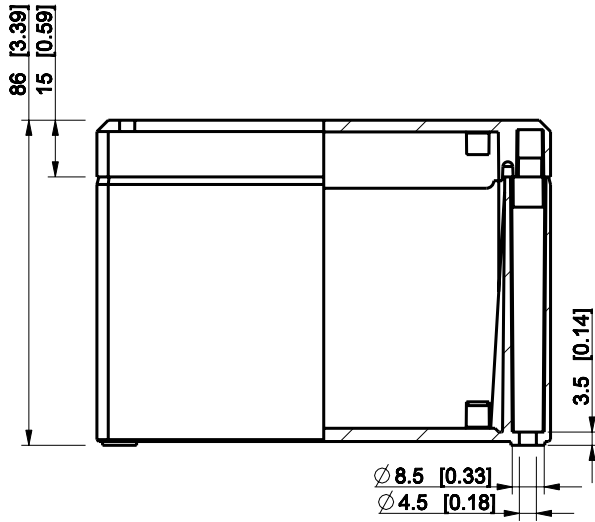

ID	Description	Date	By	Appr.
A				

Dimensions in mm [inches]

Material: ABS	Color: RAL 7035
---------------	-----------------

Supplier:	Tool No:	Weight [kg]: 0.20	Volume:
-----------	----------	-------------------	---------

**ENSTO**  
ENSTO CONTROL

**DABP081209T**

Scale	Date	18.12.08
1:2	By	PKos
-	Checked	
-	Ctrl	

Replaces:	
Replaced:	
Drw No:	A
Ref:	-
Code:	DABP081209T
Sheet No:	

model DABP081209T PART

drawing CUBO\_D\_2\_DRAWING