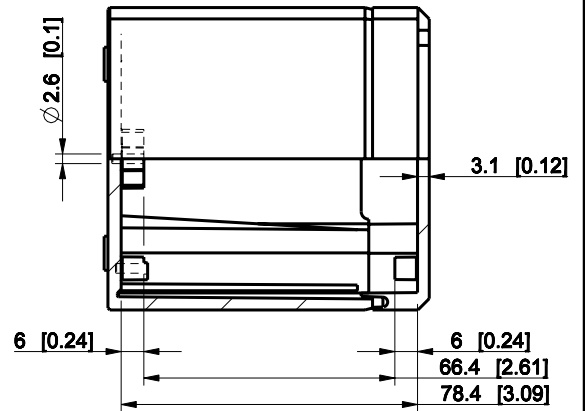

ID	Description	Date	By	Appr.
A				

Dimensions in mm [inches]

Material: ABS	Color: RAL 7035
---------------	-----------------

Supplier:	Tool No:	Weight [kg]: 0.20	Volume:
-----------	----------	-------------------	---------

**ENSTO**  
ENSTO CONTROL

**DABP081209T**

Scale	Date	18.12.08
1:2	By	PKos
-	Checked	
-	Ctrl	

Replaces:	
Replaced:	
Drw No:	A
Ref:	-
Code:	DABP081209T
Sheet No:	

model DABP081209T PART

drawing CUBO\_D\_2\_DRAWING