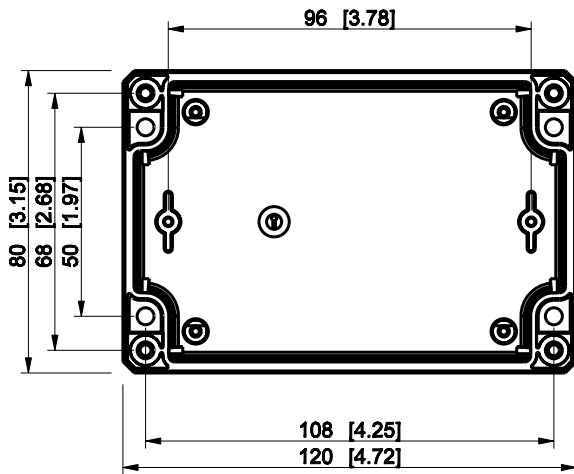

ID	Description	Date	By	Appr.
A				

Dimensions in mm [inches]

Material: ABS	Color: RAL 7035
---------------	-----------------

Supplier:	Tool No:	Weight [kg]: 0.20	Volume:
-----------	----------	-------------------	---------

**ENSTO**  
ENSTO CONTROL

**DABP081209T**

Scale	Date	18.12.08
1:2	By	PKos
-	Checked	
-	Ctrl	

Replaces:	
Replaced:	
Drw No:	A
Ref:	-
Code:	DABP081209T
Sheet No:	

model DABP081209T PART

drawing CUBO\_D\_2\_DRAWING