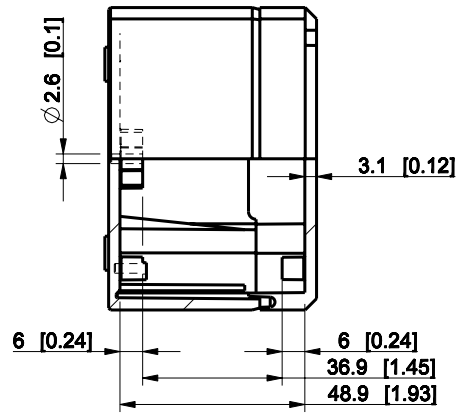

ID	Description	Date	By	Appr.
A				

Dimensions in mm [inches]

Material: ABS	Color: RAL 7035
---------------	-----------------

Supplier:	Tool No:	Weight [kg]: 0.19	Volume:
-----------	----------	-------------------	---------

DABP081606T

Scale	Date	18.12.08
1:2	By	PKos
-	Checked	
-	Ctrl	

Replaces:	
Replaced:	
Drw No:	A
Ref:	-
Code:	DABP081606T
Sheet No:	

model DABP081606T PART
drawing CUBO_D_2_DRAWING