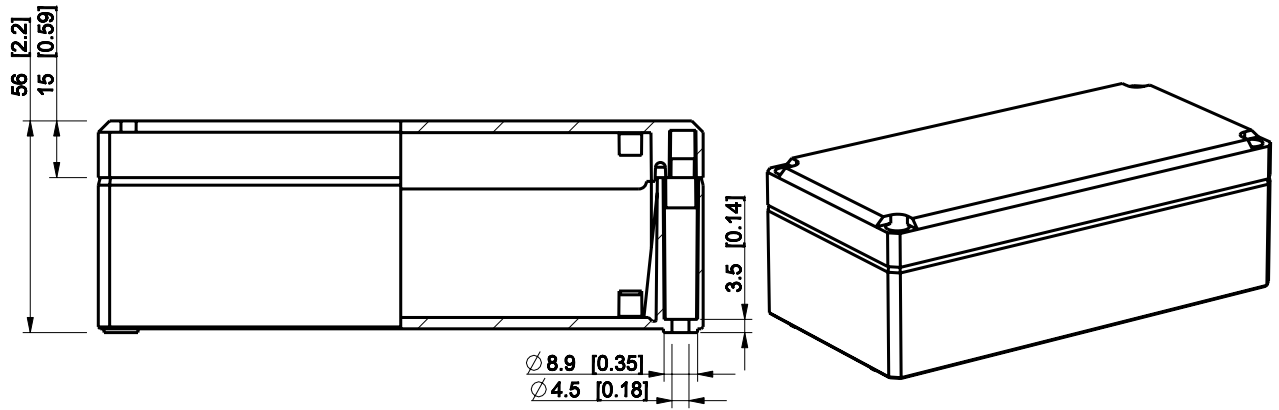

ID	Description	Date	By	Appr.
A				

Dimensions in mm [inches]

Material: ABS	Color: RAL 7035
---------------	-----------------

Supplier:	Tool No:	Weight [kg]: 0.19	Volume:
-----------	----------	-------------------	---------

DABP081606T

Scale	Date	18.12.08
1:2	By	PKos
-	Checked	
-	Ctrl	

Replaces:	
Replaced:	
Drw No:	A
Ref:	-
Code:	DABP081606T
Sheet No:	

model DABP081606T PART
drawing CUBO_D_2_DRAWING