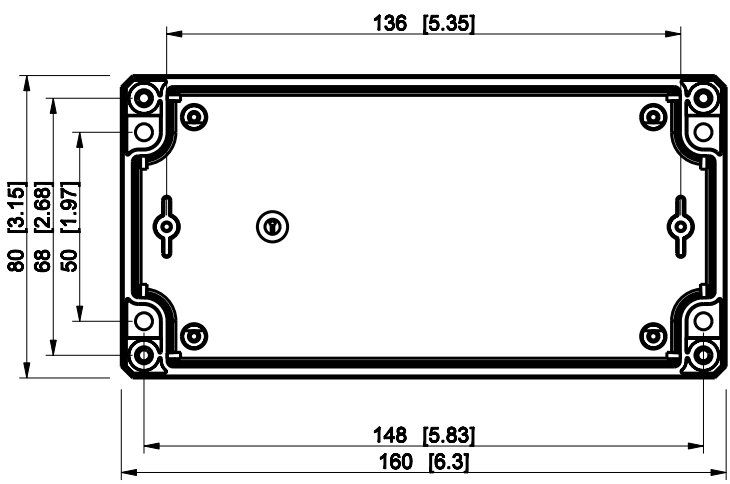

ID	Description	Date	By	Appr.
A				

Dimensions in mm [inches]

Material: ABS	Color: RAL 7035
---------------	-----------------

Supplier:	Tool No:	Weight [kg]: 0.19	Volume:
-----------	----------	-------------------	---------

DABP081606T

Scale	Date	18.12.08
1:2	By	PKos
-	Checked	
-	Ctrl	

Replaces:	
Replaced:	
Drw No:	A
Ref:	-
Code:	DABP081606T
Sheet No:	

model DABP081606T PART
drawing CUBO_D_2_DRAWING