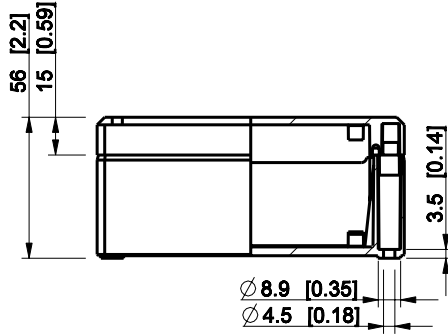

ID	Description	Date	By	Appr.
A				

Dimensions in mm [inches]

Material: ABS	Color: RAL 7035
---------------	-----------------

Supplier:	Tool No:	Weight [kg]: 0.21	Volume:
-----------	----------	-------------------	---------

ENSTO
ENSTO CONTROL

DABP121206T

Scale	Date	18.12.08
1:3	By	PKos
-	Checked	
-	Ctrl	

Replaces:	
Replaced:	
Drw No:	A
Ref:	-
Code:	DABP121206T
Sheet No:	

model DABP121206T_PART
 drawing CUBO_D_2_DRAWING