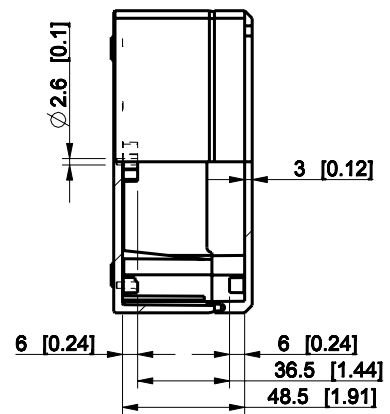

ID	Description	Date	By	Appr.
A				

Dimensions in mm [inches]

Material: ABS	Color: RAL 7035
---------------	-----------------

Supplier:	Tool No:	Weight [kg]: 0.21	Volume:
-----------	----------	-------------------	---------

ENSTO
ENSTO CONTROL

DABP121206T

Scale	Date	18.12.08
1:3	By	PKos
-	Checked	
-	Ctrl	

Replaces:	
Replaced:	
Drw No:	A
Ref:	-
Code:	DABP121206T
Sheet No:	

model DABP121206T_PART
 drawing CUBO_D_2_DRAWING