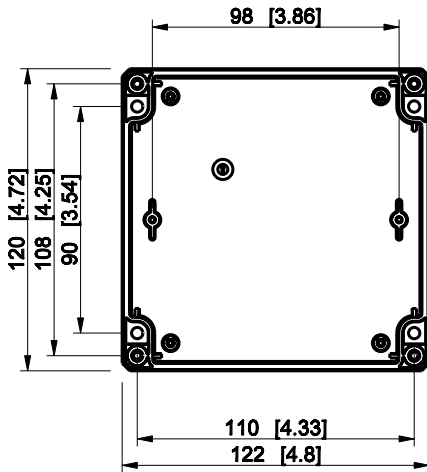

ID	Description	Date	By	Appr.
A				

Dimensions in mm [inches]

Material: ABS	Color: RAL 7035
---------------	-----------------

Supplier:	Tool No:	Weight [kg]: 0.21	Volume:
-----------	----------	-------------------	---------

ENSTO
ENSTO CONTROL

DABP121206T

Scale	Date	18.12.08
1:3	By	PKos
-	Checked	
-	Ctrl	

Replaces:	
Replaced:	
Drw No:	A
Ref:	-
Code:	DABP121206T
Sheet No:	

model DABP121206T_PART
 drawing CUBO_D_2_DRAWING