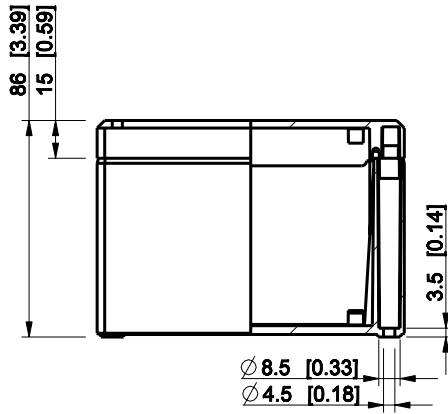

ID	Description	Date	By	Appr.
A				

Dimensions in mm [inches]

Material: ABS	Color: RAL 7035
---------------	-----------------

Supplier:	Tool No:	Weight [kg]: 0.27	Volume:
-----------	----------	-------------------	---------

ENSTO
ENSTO CONTROL

DABP121209G

Scale	Date	18.12.08
1:3	By	PKos
-	Checked	
-	Ctrl	

Replaces:	
Replaced:	
Drw No:	A
Ref:	-
Code:	DABP121209G
Sheet No:	

model DABP121209G PART

drawing CUBO_D_2_DRAWING