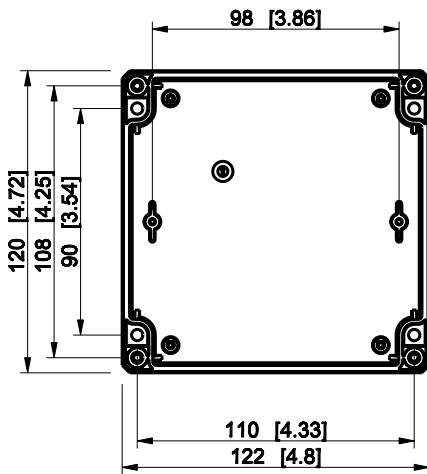

ID	Description	Date	By	Appr.
A				

Dimensions in mm [inches]

Material: ABS	Color: RAL 7035
---------------	-----------------

Supplier:	Tool No:	Weight [kg]: 0.27	Volume:
-----------	----------	-------------------	---------

ENSTO
ENSTO CONTROL

DABP121209G

Scale	Date	18.12.08
1:3	By	PKos
-	Checked	
-	Ctrl	

Replaces:	
Replaced:	
Drw No:	A
Ref:	-
Code:	DABP121209G
Sheet No:	

model DABP121209G PART

drawing CUBO_D_2_DRAWING