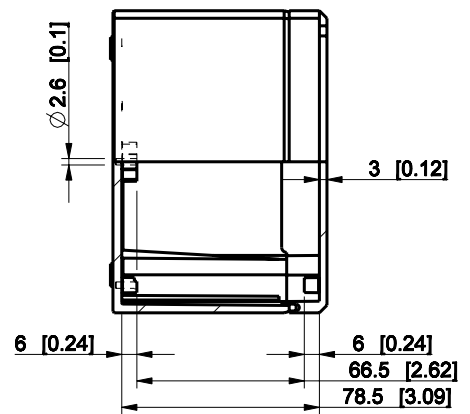

ID	Description	Date	By	Appr.
A				

Dimensions in mm [inches]

Material: ABS	Color: RAL 7035
---------------	-----------------

Supplier:	Tool No:	Weight [kg]: 0.27	Volume:
-----------	----------	-------------------	---------

ENSTO
ENSTO CONTROL

DABP121209G

Scale	Date	18.12.08
1:3	By	PKos
-	Checked	
-	Ctrl	

Replaces:	
Replaced:	
Drw No:	A
Ref:	-
Code:	DABP121209G
Sheet No:	

model DABP121209G PART

drawing CUBO_D_2_DRAWING