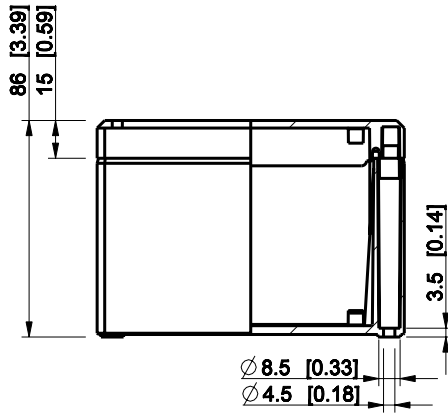

| ID | Description | Date | By | Appr. |
|----|-------------|------|----|-------|
| A  |             |      |    |       |

Dimensions in mm [inches]

|               |                 |
|---------------|-----------------|
| Material: ABS | Color: RAL 7035 |
|---------------|-----------------|

|           |          |                   |         |
|-----------|----------|-------------------|---------|
| Supplier: | Tool No: | Weight [kg]: 0.27 | Volume: |
|-----------|----------|-------------------|---------|

model DABP121209T\_PART

drawing CUBO\_D\_2\_DRAWING