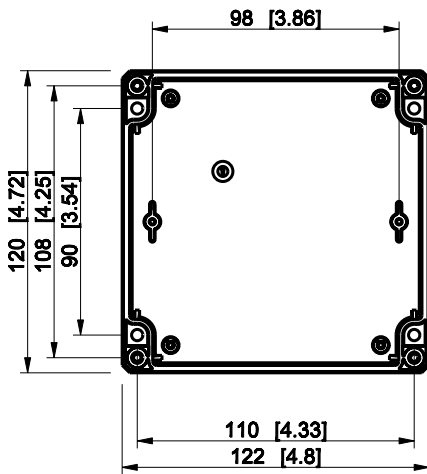

| ID | Description | Date | By | Appr. |
|----|-------------|------|----|-------|
| A  |             |      |    |       |

Dimensions in mm [inches]

|               |                 |
|---------------|-----------------|
| Material: ABS | Color: RAL 7035 |
|---------------|-----------------|

|           |          |                   |         |
|-----------|----------|-------------------|---------|
| Supplier: | Tool No: | Weight [kg]: 0.27 | Volume: |
|-----------|----------|-------------------|---------|

model DABP121209T\_PART

drawing CUBO\_D\_2\_DRAWING