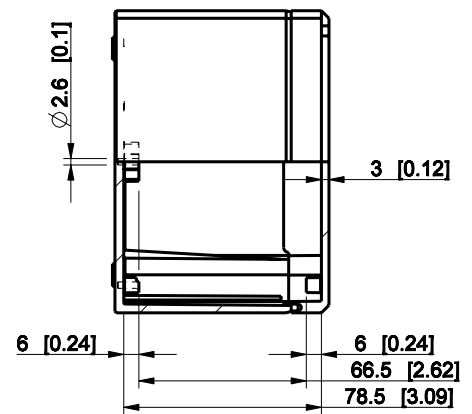

| ID | Description | Date | By | Appr. |
|----|-------------|------|----|-------|
| A  |             |      |    |       |

Dimensions in mm [inches]

|               |                 |
|---------------|-----------------|
| Material: ABS | Color: RAL 7035 |
|---------------|-----------------|

|           |          |                   |         |
|-----------|----------|-------------------|---------|
| Supplier: | Tool No: | Weight [kg]: 0.27 | Volume: |
|-----------|----------|-------------------|---------|

model DABP121209T\_PART

drawing CUBO\_D\_2\_DRAWING