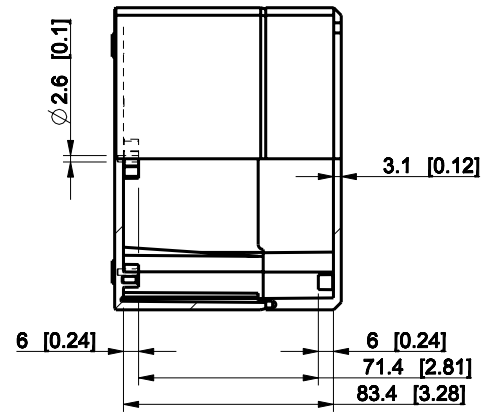

ID	Description	Date	By	Appr.
A				

Dimensions in mm [inches]

Material: ABS	Color: RAL 7035
---------------	-----------------

Supplier:	Tool No:	Weight [kg]: 0.36	Volume:
-----------	----------	-------------------	---------

DABP121609T

Scale	Date	18.12.08
1:3	By	PKos
-	Checked	
-	Ctrl	

Replaces:	
Replaced:	
Drw No:	A
Ref:	-
Code:	DABP121609T
Sheet No:	

model DABP121609T_PART
drawing CUBO_D_2_DRAWING