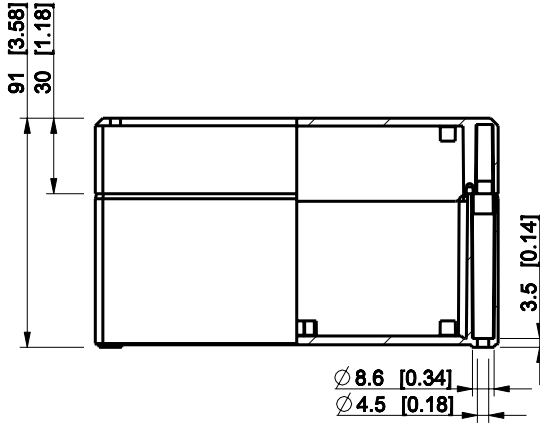

ID	Description	Date	By	Appr.
A				

Dimensions in mm [inches]

Material: ABS	Color: RAL 7035
---------------	-----------------

Supplier:	Tool No:	Weight [kg]: 0.36	Volume:
-----------	----------	-------------------	---------

DABP121609T

Scale	Date	18.12.08
1:3	By	PKos
-	Checked	
-	Ctrl	

Replaces:	
Replaced:	
Drw No:	A
Ref:	-
Code:	DABP121609T
Sheet No:	

model DABP121609T_PART
drawing CUBO_D_2_DRAWING