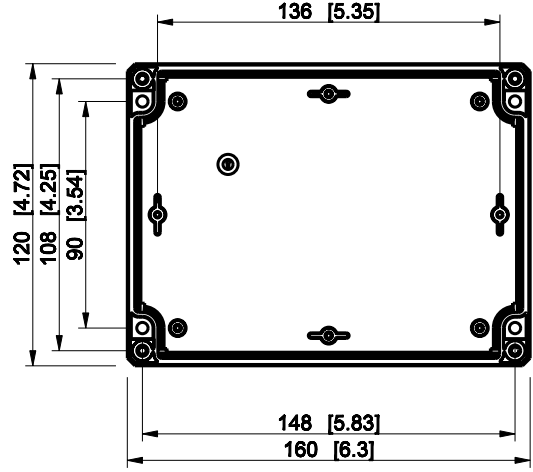

ID	Description	Date	By	Appr.
A				

Dimensions in mm [inches]

Material: ABS	Color: RAL 7035
---------------	-----------------

Supplier:	Tool No:	Weight [kg]: 0.36	Volume:
-----------	----------	-------------------	---------

DABP121609T

Scale	Date	18.12.08
1:3	By	PKos
-	Checked	
-	Ctrl	

Replaces:	
Replaced:	
Drw No:	A
Ref:	-
Code:	DABP121609T
Sheet No:	

model DABP121609T_PART
drawing CUBO_D_2_DRAWING