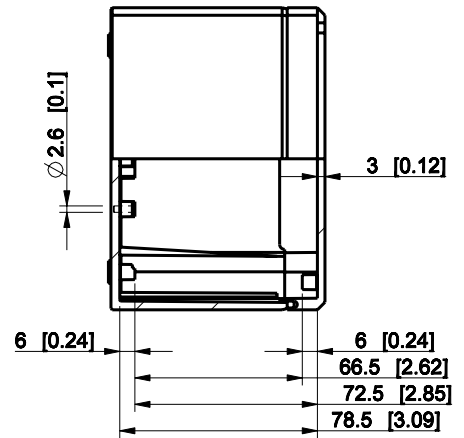

ID	Description	Date	By	Appr.
A				

Dimensions in mm [inches]

Material: ABS	Color: RAL 7035
---------------	-----------------

Supplier:	Tool No:	Weight [kg]: 0.39	Volume:
-----------	----------	-------------------	---------

DABP122009T

Scale	Date	18.12.08
1:3	By	PKos
-	Checked	
-	Ctrl	

Replaces:	
Replaced:	
Drw No:	A
Ref:	-
Code:	DABP122009T
Sheet No:	

model DABP122009T PART
 drawing CUBO_D DRAWING