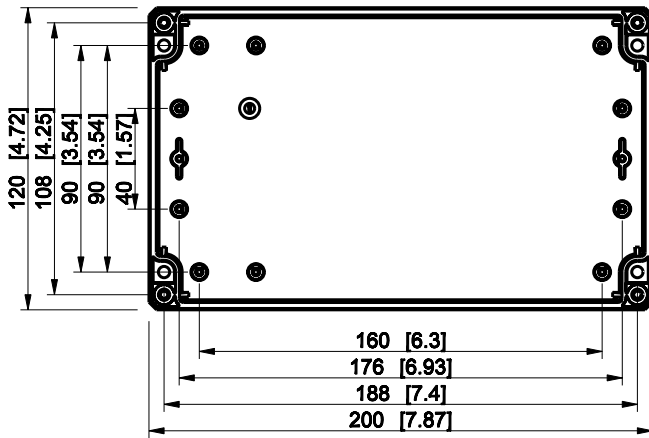

ID	Description	Date	By	Appr.
A				

Dimensions in mm [inches]

Material: ABS	Color: RAL 7035
---------------	-----------------

Supplier:	Tool No:	Weight [kg]: 0.39	Volume:
-----------	----------	-------------------	---------

DABP122009T

Scale	Date	18.12.08
1:3	By	PKos
-	Checked	
-	Ctrl	

Replaces:	
Replaced:	
Drw No:	A
Ref:	-
Code:	DABP122009T
Sheet No:	

model DABP122009T PART
 drawing CUBO_D DRAWING