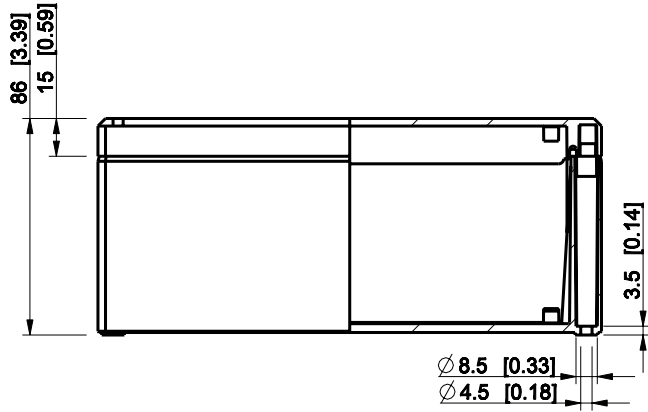

ID	Description	Date	By	Appr.
A				

Dimensions in mm [inches]

Material: ABS	Color: RAL 7035
---------------	-----------------

Supplier:	Tool No:	Weight [kg]: 0.39	Volume:
-----------	----------	-------------------	---------

DABP122009T

Scale	Date	18.12.08
1:3	By	PKos
-	Checked	
-	Ctrl	

Replaces:	
Replaced:	
Drw No:	A
Ref:	-
Code:	DABP122009T
Sheet No:	

model DABP122009T PART
 drawing CUBO_D DRAWING