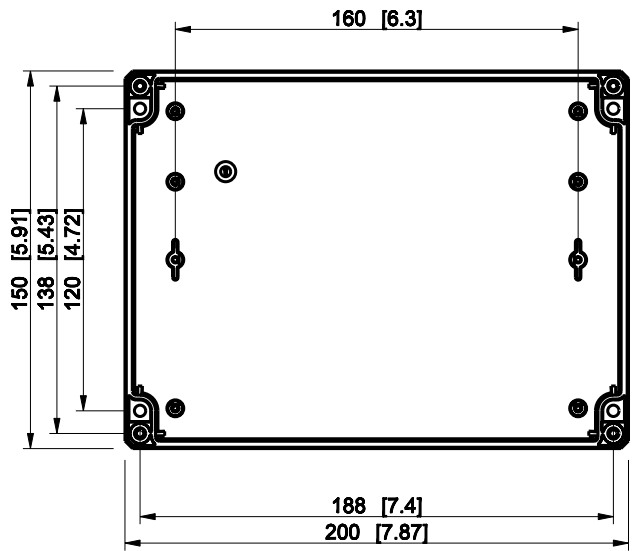

ID	Description	Date	By	Appr.
A				

Dimensions in mm [inches]

Material: ABS	Color: RAL 7035
---------------	-----------------

Supplier:	Tool No:	Weight [kg]: 0.42	Volume:
-----------	----------	-------------------	---------

DABP152008G

Scale	Date	18.12.08
1:3	By	PKos
-	Checked	
-	Ctrl	

Replaces:	
Replaced:	
Drw No:	A
Ref:	-
Code:	DABP152008G
Sheet No:	

model DABP152008G PART
 drawing CUBO_D_2_DRAWING