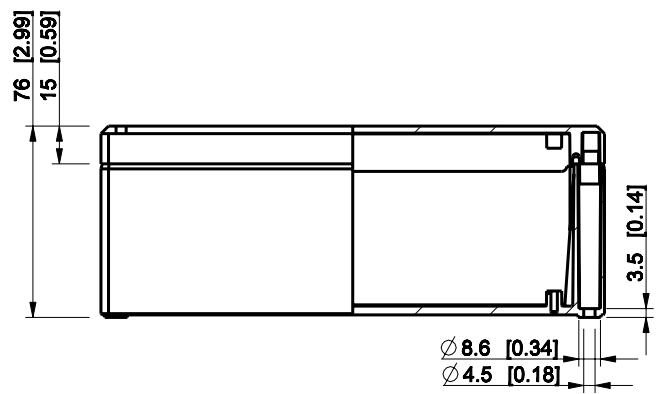

ID	Description	Date	By	Appr.
A				

Dimensions in mm [inches]

Material: ABS	Color: RAL 7035
---------------	-----------------

Supplier:	Tool No:	Weight [kg]: 0.42	Volume:
-----------	----------	-------------------	---------

DABP152008G

Scale	Date	18.12.08
1:3	By	PKos
-	Checked	
-	Ctrl	

Replaces:	
Replaced:	
Drw No:	A
Ref:	-
Code:	DABP152008G
Sheet No:	

model DABP152008G PART
 drawing CUBO_D_2_DRAWING