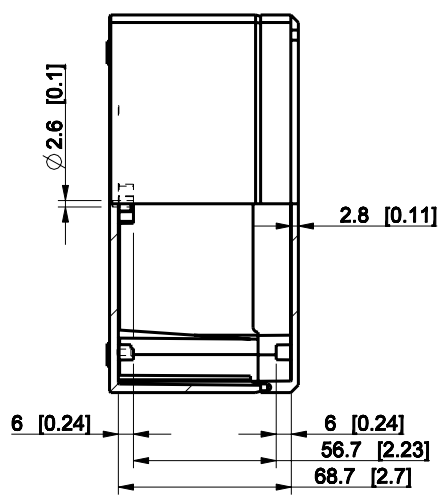

ID	Description	Date	By	Appr.
A				

Dimensions in mm [inches]

Material: ABS	Color: RAL 7035
---------------	-----------------

Supplier:	Tool No:	Weight [kg]: 0.42	Volume:
-----------	----------	-------------------	---------

DABP152008G

Scale	Date	18.12.08
1:3	By	PKos
-	Checked	
-	Ctrl	

Replaces:	
Replaced:	
Drw No:	A
Ref:	-
Code:	DABP152008G
Sheet No:	

model DABP152008G PART
 drawing CUBO_D_2_DRAWING