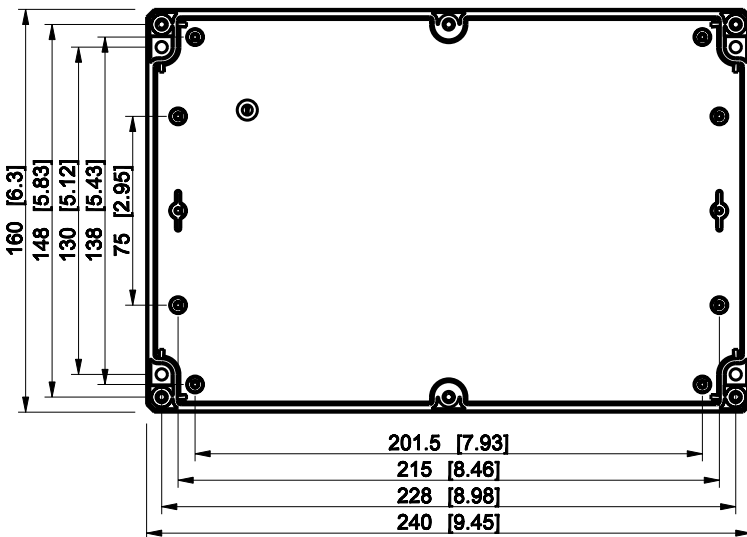

ID	Description	Date	By	Appr.
A				

Dimensions in mm [inches]

Material: ABS	Color: RAL 7035
---------------	-----------------

Supplier:	Tool No:	Weight [kg]: 0.57	Volume:
-----------	----------	-------------------	---------

ENSTO
ENSTO CONTROL

DABP162409T

Scale	Date	18.12.08
1:3	By	PKos
-	Checked	
-	Ctrl	

Replaces:	
Replaced:	
Drw No:	A
Ref:	-
Code:	DABP162409T
Sheet No:	

model DABP162409T PART

drawing CUBO_D DRAWING