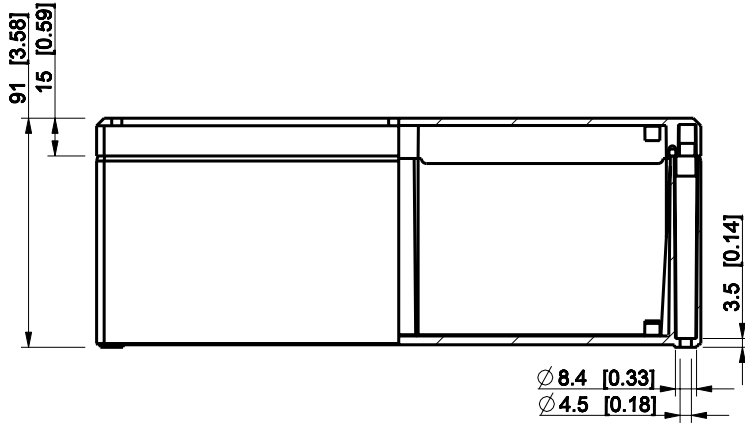

ID	Description	Date	By	Appr.
A				

Dimensions in mm [inches]

Material: ABS	Color: RAL 7035
---------------	-----------------

Supplier:	Tool No:	Weight [kg]: 0.57	Volume:
-----------	----------	-------------------	---------

ENSTO
ENSTO CONTROL

DABP162409T

Scale	Date	18.12.08
1:3	By	PKos
-	Checked	
-	Ctrl	

Replaces:	
Replaced:	
Drw No:	A
Ref:	-
Code:	DABP162409T
Sheet No:	

model DABP162409T PART

drawing CUBO_D DRAWING