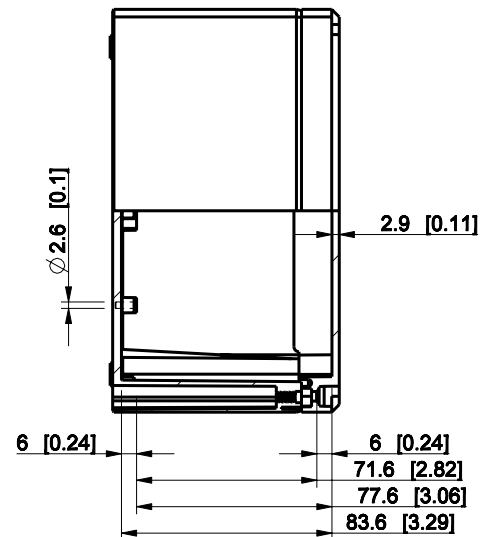

ID	Description	Date	By	Appr.
A				

Dimensions in mm [inches]

Material: ABS	Color: RAL 7035
---------------	-----------------

Supplier:	Tool No:	Weight [kg]: 0.57	Volume:
-----------	----------	-------------------	---------

ENSTO
ENSTO CONTROL

DABP162409T

Scale	Date	18.12.08
1:3	By	PKos
-	Checked	
-	Ctrl	

Replaces:	
Replaced:	
Drw No:	A
Ref:	-
Code:	DABP162409T
Sheet No:	

model DABP162409T PART

drawing CUBO_D DRAWING