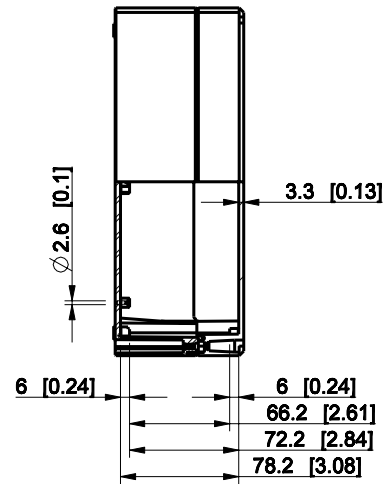

ID	Description	Date	By	Appr.
A				

Dimensions in mm [inches]

Material: ABS	Color: RAL 7035
---------------	-----------------

Supplier:	Tool No:	Weight [kg]: 0.93	Volume:
-----------	----------	-------------------	---------

DABP233009T

Scale	Date	18.12.08
1:5	By	PKos
-	Checked	
-	Ctrl	

Replaces:	
Replaced:	
Drw No:	A
Ref:	-
Code:	DABP233009T
Sheet No:	

model DABP233009T_PART
 drawing CUBO_D_DRAWING