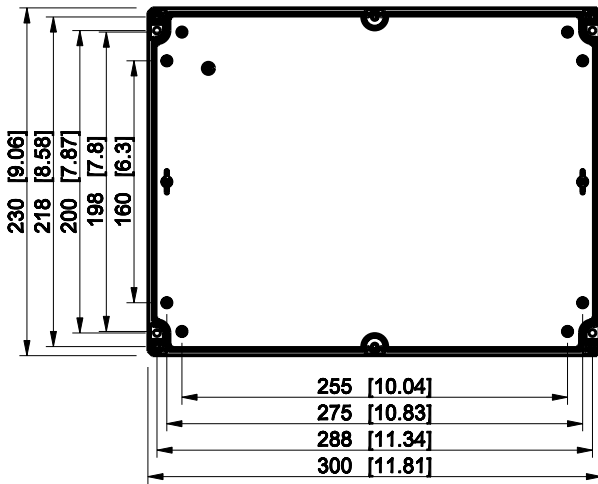

ID	Description	Date	By	Appr.
A				

Dimensions in mm [inches]

Material: ABS	Color: RAL 7035
---------------	-----------------

Supplier:	Tool No:	Weight [kg]: 0.93	Volume:
-----------	----------	-------------------	---------

DABP233009T

Scale	Date	18.12.08
1:5	By	PKos
-	Checked	
-	Ctrl	

Replaces:	
Replaced:	
Drw No:	A
Ref:	-
Code:	DABP233009T
Sheet No:	

model DABP233009T_PART
 drawing CUBO_D_DRAWING