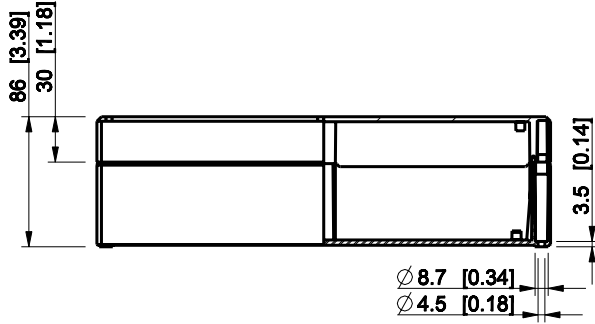

ID	Description	Date	By	Appr.
A				

Dimensions in mm [inches]

Material: ABS	Color: RAL 7035
---------------	-----------------

Supplier:	Tool No:	Weight [kg]: 0.93	Volume:
-----------	----------	-------------------	---------

DABP233009T

Scale	Date	18.12.08
1:5	By	PKos
-	Checked	
-	Ctrl	

Replaces:	
Replaced:	
Drw No:	A
Ref:	-
Code:	DABP233009T
Sheet No:	

model DABP233009T_PART
 drawing CUBO_D_DRAWING