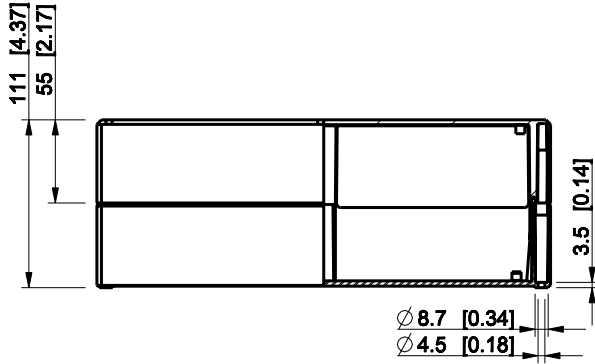

ID	Description	Date	By	Appr.
A				

Dimensions in mm [inches]

Material: ABS	Color: RAL 7035
---------------	-----------------

Supplier:	Tool No:	Weight [kg]: 1.08	Volume:
-----------	----------	-------------------	---------

DABP233011G

Scale	Date	18.12.08
1:5	By	PKos
-	Checked	
-	Ctrl	

Replaces:	
Replaced:	
Drw No:	A
Ref:	-
Code:	DABP233011G
Sheet No:	

model DABP233011G PART
 drawing CUBO_D_DRAWING