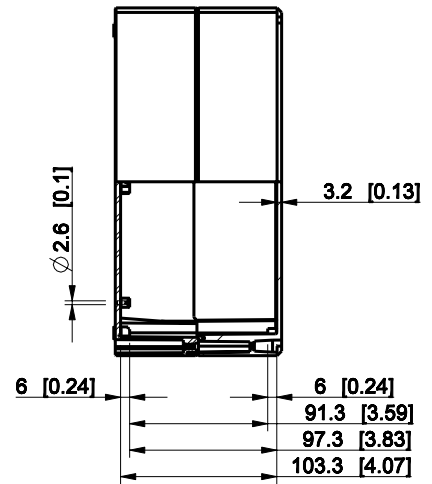

ID	Description	Date	By	Appr.
A				

Dimensions in mm [inches]

Material: ABS	Color: RAL 7035
---------------	-----------------

Supplier:	Tool No:	Weight [kg]: 1.08	Volume:
-----------	----------	-------------------	---------

DABP233011G

Scale	Date	18.12.08
1:5	By	PKos
-	Checked	
-	Ctrl	

Replaces:	
Replaced:	
Drw No:	A
Ref:	-
Code:	DABP233011G
Sheet No:	

model DABP233011G PART
 drawing CUBO_D_DRAWING