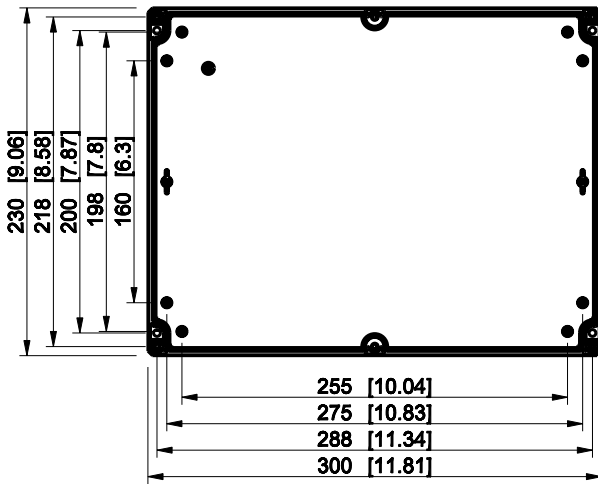

ID	Description	Date	By	Appr.
A				

Dimensions in mm [inches]

Material: ABS	Color: RAL 7035
---------------	-----------------

Supplier:	Tool No:	Weight [kg]: 1.08	Volume:
-----------	----------	-------------------	---------

DABP233011G

Scale	Date	18.12.08
1:5	By	PKos
-	Checked	
-	Ctrl	

Replaces:	
Replaced:	
Drw No:	A
Ref:	-
Code:	DABP233011G
Sheet No:	

model DABP233011G PART
 drawing CUBO_D_DRAWING