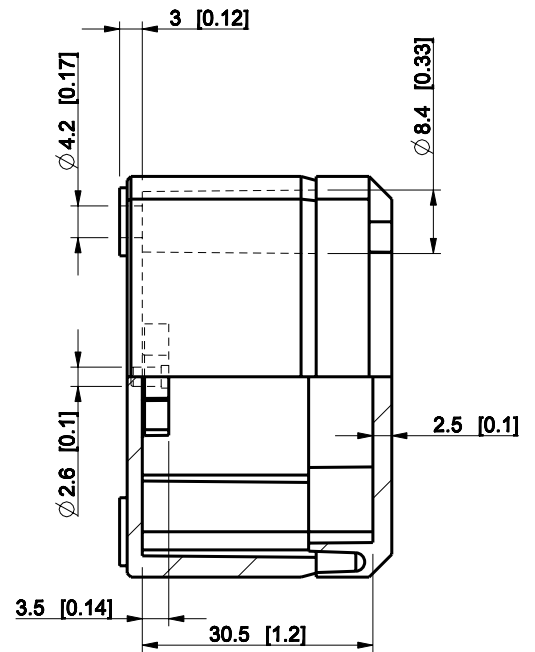

ID	Description	Date	By	Appr.
A				

Dimensions in mm [inches]

Material: Polycarbonate, fiberglass-reinforced	Color: RAL 7035
--	-----------------

Supplier:	Tool No:	Weight [kg]: 0.04	Volume:
-----------	----------	-------------------	---------

ENSTO
ENSTO CONTROL

DPCP050504G

Scale	Date	18.12.08
1:1	By	PKos
-	Checked	
-	Ctrl	

Replaces:	
Replaced:	
Drw No:	A
Ref:	-
Code:	DPCP050504G
Sheet No:	

model DPCP050504G PART
drawing CUBO_D_1_DRAWING