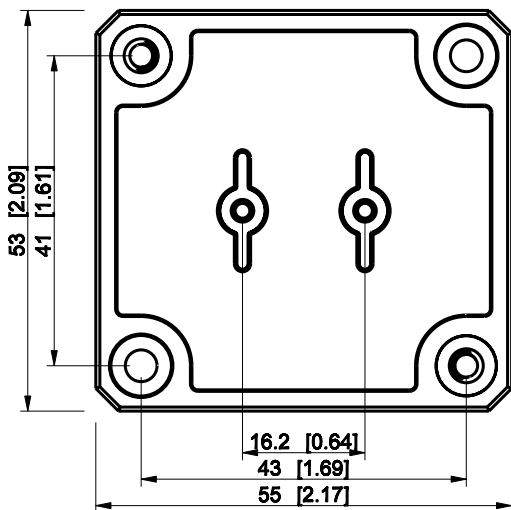

ID	Description	Date	By	Appr.
A				

Dimensions in mm [inches]

Material: Polycarbonate, fiberglass-reinforced	Color: RAL 7035
--	-----------------

Supplier:	Tool No:	Weight [kg]: 0.04	Volume:
-----------	----------	-------------------	---------

ENSTO
ENSTO CONTROL

DPCP050504G

Scale	Date	18.12.08
1:1	By	PKos
-	Checked	
-	Ctrl	

Replaces:	
Replaced:	
Drw No:	A
Ref:	-
Code:	DPCP050504G
Sheet No:	

model DPCP050504G PART
drawing CUBO_D_1_DRAWING