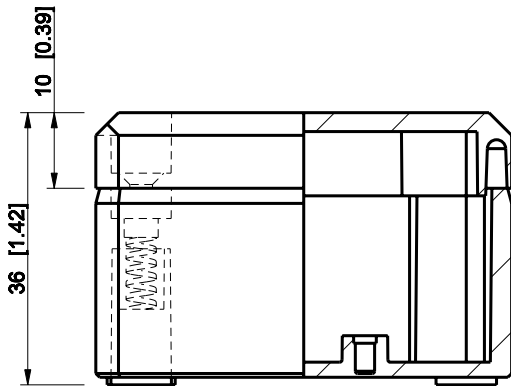

ID	Description	Date	By	Appr.
A				

Dimensions in mm [inches]

Material: Polycarbonate, fiberglass-reinforced	Color: RAL 7035
--	-----------------

Supplier:	Tool No:	Weight [kg]: 0.04	Volume:
-----------	----------	-------------------	---------

ENSTO
ENSTO CONTROL

DPCP050504G

Scale	Date	18.12.08
1:1	By	PKos
-	Checked	
-	Ctrl	

Replaces:	
Replaced:	
Drw No:	A
Ref:	-
Code:	DPCP050504G
Sheet No:	

model DPCP050504G PART
drawing CUBO_D_1_DRAWING