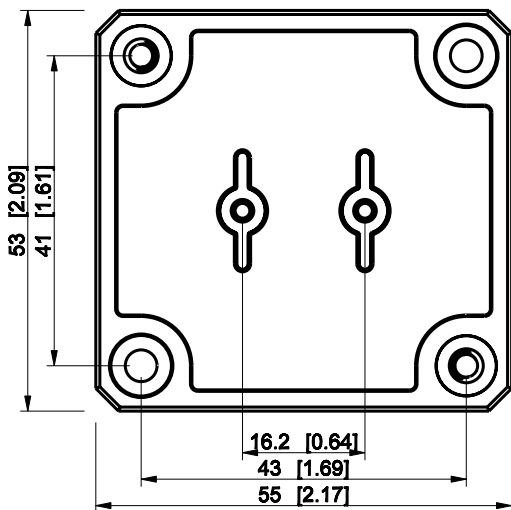

ID	Description	Date	By	Appr.
A				

Dimensions in mm [inches]

Material: Polycarbonate, fiberglass-reinforced	Color: RAL 7035
--	-----------------

Supplier:	Tool No:	Weight [kg]: 0.04	Volume:
-----------	----------	-------------------	---------

ENSTO
ENSTO CONTROL

DPCP050504T

Scale	Date	18.12.08
1:1	By	PKos
-	Checked	
-	Ctrl	

Replaces:	
Replaced:	
Drw No:	A
Ref:	-
Code:	DPCP050504T
Sheet No:	

model DPCP050504T .PART

drawing CUBO_D_1 .DRAWING