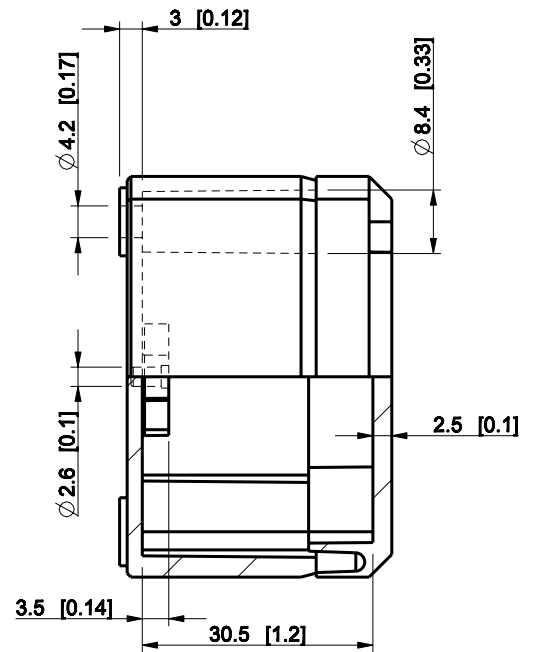

ID	Description	Date	By	Appr.
A				

Dimensions in mm [inches]

Material: Polycarbonate, fiberglass-reinforced	Color: RAL 7035
--	-----------------

Supplier:	Tool No:	Weight [kg]: 0.04	Volume:
-----------	----------	-------------------	---------

ENSTO
ENSTO CONTROL

DPCP050504T

Scale	Date	18.12.08
1:1	By	PKos
-	Checked	
-	Ctrl	

Replaces:	
Replaced:	
Drw No:	A
Ref:	-
Code:	DPCP050504T
Sheet No:	

model DPCP050504T .PART

drawing CUBO_D_1 .DRAWING