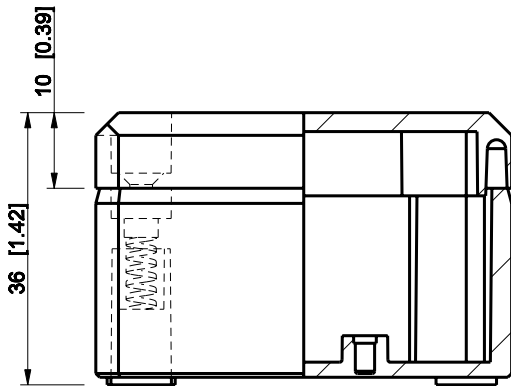

ID	Description	Date	By	Appr.
A				

Dimensions in mm [inches]

Material: Polycarbonate, fiberglass-reinforced	Color: RAL 7035
--	-----------------

Supplier:	Tool No:	Weight [kg]: 0.04	Volume:
-----------	----------	-------------------	---------

ENSTO
ENSTO CONTROL

DPCP050504T

Scale	Date	18.12.08
1:1	By	PKos
-	Checked	
-	Ctrl	

Replaces:	
Replaced:	
Drw No:	A
Ref:	-
Code:	DPCP050504T
Sheet No:	

model DPCP050504T .PART

drawing CUBO_D_1 .DRAWING