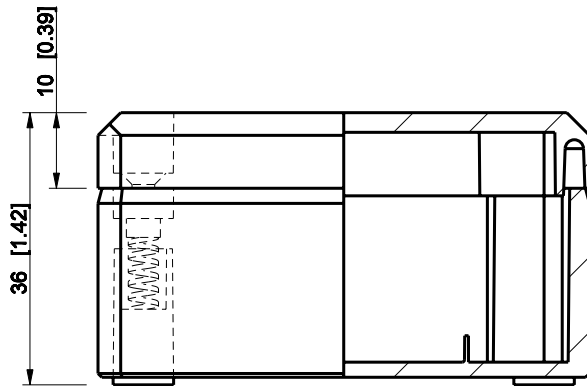

ID	Description	Date	By	Appr.
A				

Dimensions in mm [inches]

Material: Polycarbonate, fiberglass-reinforced	Color: RAL 7035
--	-----------------

Supplier:	Tool No:	Weight [kg]: 0.04	Volume:
-----------	----------	-------------------	---------

ENSTO
ENSTO CONTROL

DPCP050704G

Scale	Date	18.12.08
1:1	By	PKos
-	Checked	
-	Ctrl	

Replaces:	
Replaced:	
Drw No:	A
Ref:	-
Code:	DPCP050704G
Sheet No:	

model DPCP050704G PART
drawing CUBO_D_1_DRAWING