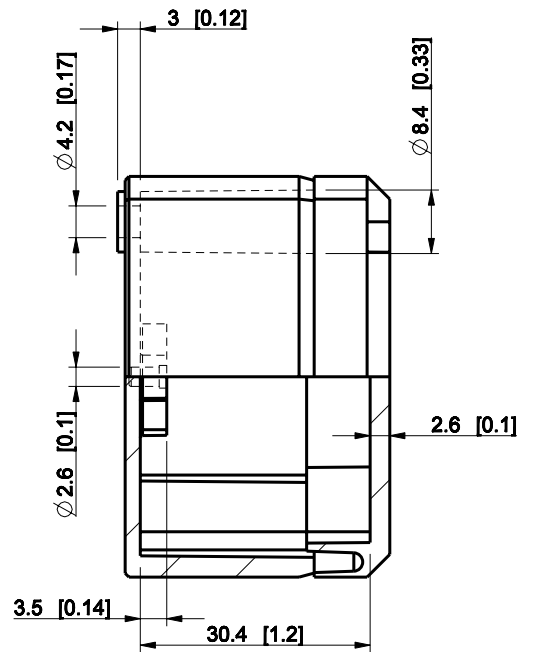

ID	Description	Date	By	Appr.
A				

Dimensions in mm [inches]

Material: Polycarbonate, fiberglass-reinforced	Color: RAL 7035
--	-----------------

Supplier:	Tool No:	Weight [kg]: 0.04	Volume:
-----------	----------	-------------------	---------

ENSTO
ENSTO CONTROL

DPCP050704G

Scale	Date	18.12.08
1:1	By	PKos
-	Checked	
-	Ctrl	

Replaces:	
Replaced:	
Drw No:	A
Ref:	-
Code:	DPCP050704G
Sheet No:	

model DPCP050704G PART
drawing CUBO_D_1_DRAWING