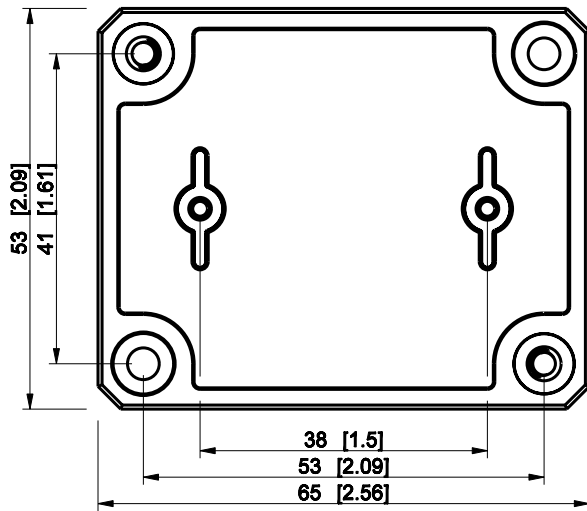

ID	Description	Date	By	Appr.
A				

Dimensions in mm [inches]

Material: Polycarbonate, fiberglass-reinforced	Color: RAL 7035
--	-----------------

Supplier:	Tool No:	Weight [kg]: 0.04	Volume:
-----------	----------	-------------------	---------

ENSTO
ENSTO CONTROL

DPCP050704G

Scale	Date	18.12.08
1:1	By	PKos
-	Checked	
-	Ctrl	

Replaces:	
Replaced:	
Drw No:	A
Ref:	-
Code:	DPCP050704G
Sheet No:	

model DPCP050704G PART
drawing CUBO_D_1_DRAWING