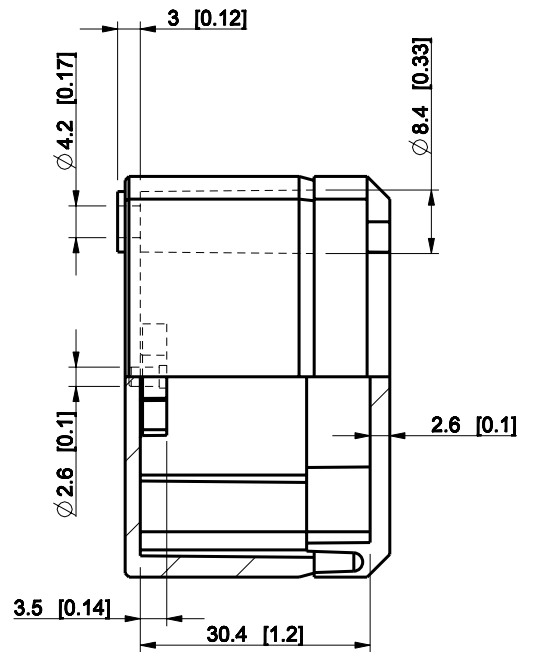

ID	Description	Date	By	Appr.
A				

Dimensions in mm [inches]

Material: Polycarbonate, fiberglass-reinforced Color: RAL 7035

Supplier: Tool No: Weight [kg]: 0.04 Volume:

ENSTO
ENSTO CONTROL

DPCP050704T

Scale	Date	18.12.08
1:1	By	PKos
-	Checked	
-	Ctrl	

Replaces:	
Replaced:	
Drw No:	A
Ref:	-
Code:	DPCP050704T
Sheet No:	

model DPCP050704T .PART

drawing CUBO_D_1 .DRAWING