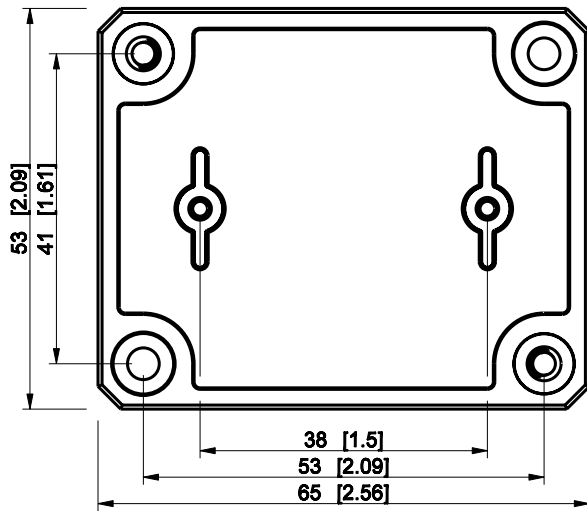

ID	Description	Date	By	Appr.
A				

Dimensions in mm [inches]

Material: Polycarbonate, fiberglass-reinforced Color: RAL 7035

Supplier: Tool No: Weight [kg]: 0.04 Volume:

ENSTO
ENSTO CONTROL

DPCP050704T

Scale	Date	18.12.08
1:1	By	PKos
-	Checked	
-	Ctrl	

Replaces:	
Replaced:	
Drw No:	A
Ref:	-
Code:	DPCP050704T
Sheet No:	

model DPCP050704T .PART

drawing CUBO_D_1 .DRAWING