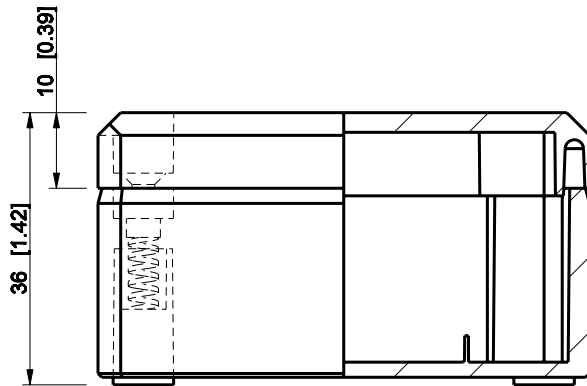

ID	Description	Date	By	Appr.
A				

Dimensions in mm [inches]

Material: Polycarbonate, fiberglass-reinforced Color: RAL 7035

Supplier: Tool No: Weight [kg]: 0.04 Volume:

ENSTO
ENSTO CONTROL

DPCP050704T

Scale	Date	18.12.08
1:1	By	PKos
-	Checked	
-	Ctrl	

Replaces:	
Replaced:	
Drw No:	A
Ref:	-
Code:	DPCP050704T
Sheet No:	

model DPCP050704T .PART

drawing CUBO_D_1 .DRAWING