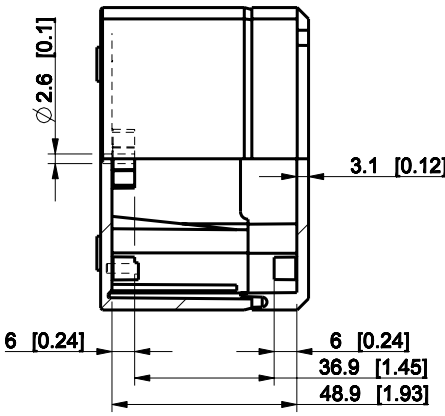

ID	Description	Date	By	Appr.
A				

Dimensions in mm [inches]

Material: Polycarbonate, fiberglass-reinforced Color: RAL 7035

Supplier: Tool No: Weight [kg]: 0.15 Volume:

DPCP081206T

Scale	Date	18.12.08
1:2	By	PKos
-	Checked	
-	Ctrl	

Replaces:	
Replaced:	
Drw No:	A
Ref:	-
Code:	DPCP081206T
Sheet No:	

model DPCP081206T_PART
 drawing CUBO_D_2_DRAWING