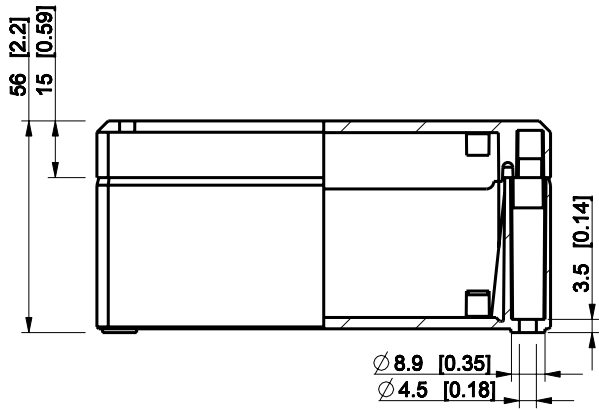

ID	Description	Date	By	Appr.
A				

Dimensions in mm [inches]

Material: Polycarbonate, fiberglass-reinforced Color: RAL 7035

Supplier: Tool No: Weight [kg]: 0.15 Volume:

DPCP081206T

Scale	Date	18.12.08
1:2	By	PKos
-	Checked	
-	Ctrl	

Replaces:	
Replaced:	
Drw No:	A
Ref:	-
Code:	DPCP081206T
Sheet No:	

model DPCP081206T_PART
 drawing CUBO_D_2_DRAWING