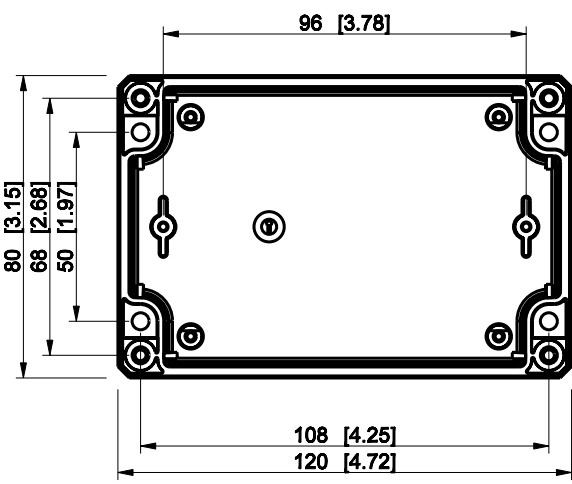

ID	Description	Date	By	Appr.
A				

Dimensions in mm [inches]

Material: Polycarbonate, fiberglass-reinforced Color: RAL 7035

Supplier: Tool No: Weight [kg]: 0.15 Volume:

DPCP081206T

Scale	Date	18.12.08
1:2	By	PKos
-	Checked	
-	Ctrl	

Replaces:	
Replaced:	
Drw No:	A
Ref:	-
Code:	DPCP081206T
Sheet No:	

model DPCP081206T_PART
 drawing CUBO_D_2_DRAWING