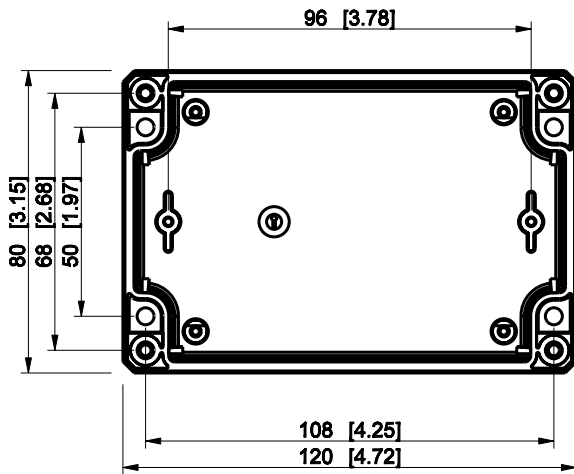

ID	Description	Date	By	Appr.
A				

Dimensions in mm [inches]

Material: Polycarbonate, fiberglass-reinforced	Color: RAL 7035
--	-----------------

Supplier:	Tool No:	Weight [kg]: 0.20	Volume:
-----------	----------	-------------------	---------

DPCP081209G

Scale	Date	18.12.08
1:2	By	PKos
-	Checked	
-	Ctrl	

Replaces:	
Replaced:	
Drw No:	A
Ref:	-
Code:	DPCP081209G
Sheet No:	

model DPCP081209G PART
 drawing CUBO_D_2_DRAWING