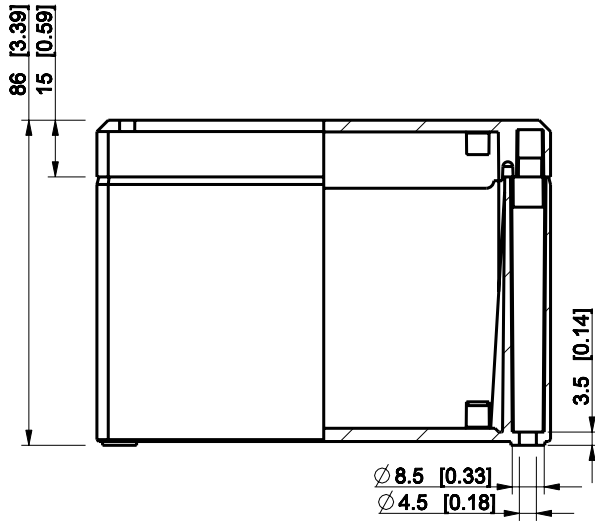

ID	Description	Date	By	Appr.
A				

Dimensions in mm [inches]

Material: Polycarbonate, fiberglass-reinforced	Color: RAL 7035
--	-----------------

Supplier:	Tool No:	Weight [kg]: 0.20	Volume:
-----------	----------	-------------------	---------

DPCP081209G

Scale	Date	18.12.08
1:2	By	PKos
-	Checked	
-	Ctrl	

Replaces:	
Replaced:	
Drw No:	A
Ref:	-
Code:	DPCP081209G
Sheet No:	

model DPCP081209G PART
 drawing CUBO_D_2_DRAWING