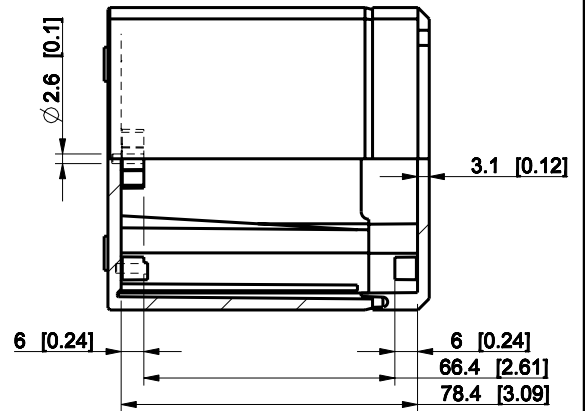

ID	Description	Date	By	Appr.
A				

Dimensions in mm [inches]

Material: Polycarbonate, fiberglass-reinforced	Color: RAL 7035
--	-----------------

Supplier:	Tool No:	Weight [kg]: 0.20	Volume:
-----------	----------	-------------------	---------

DPCP081209G

Scale	Date	18.12.08
1:2	By	PKos
-	Checked	
-	Ctrl	

Replaces:	
Replaced:	
Drw No:	A
Ref:	-
Code:	DPCP081209G
Sheet No:	

model DPCP081209G PART
 drawing CUBO_D_2_DRAWING