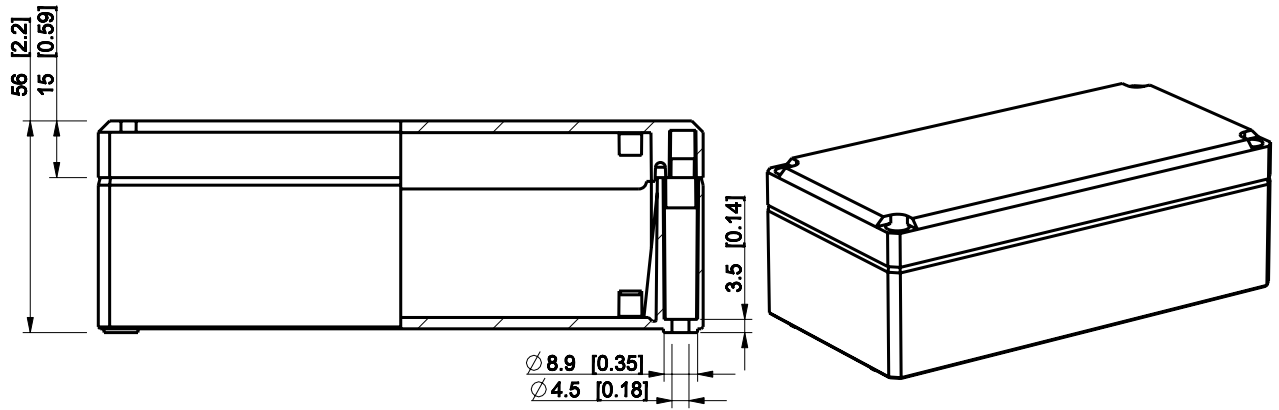

ID	Description	Date	By	Appr.
A				

Dimensions in mm [inches]

Material: Polycarbonate, fiberglass-reinforced      Color: RAL 7035

Supplier:      Tool No:      Weight [kg]: 0.19      Volume:

**DPCP081606G**

Scale	Date	18.12.08
1:2	By	PKos
-	Checked	
-	Ctrl	

Replaces:	
Replaced:	
Drw No:	A
Ref:	-
Code:	DPCP081606G
Sheet No:	

model DPCP081606G PART  
drawing CUBO\_D\_2\_DRAWING