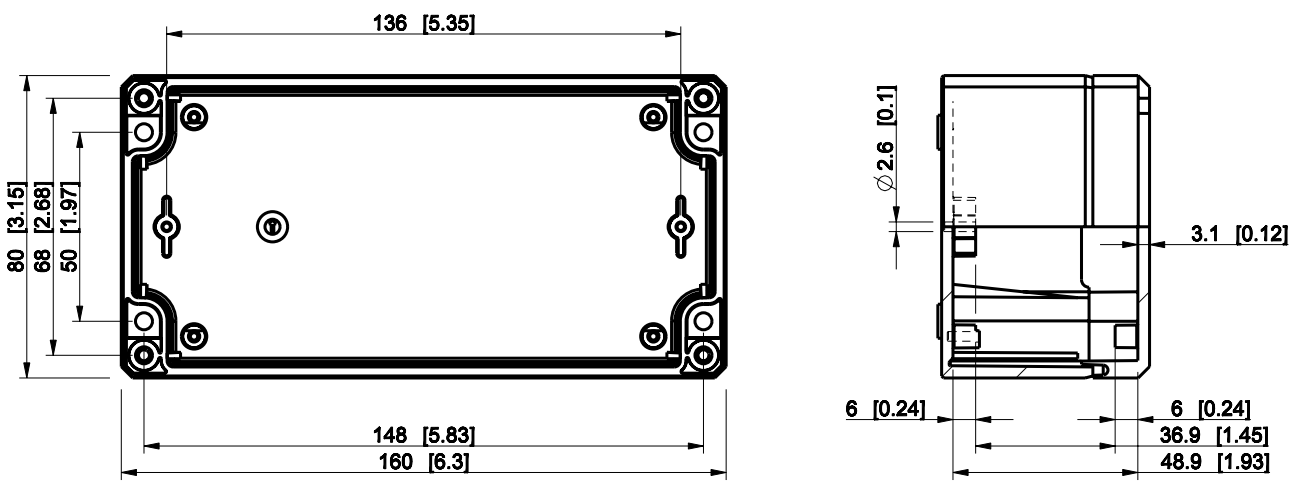

ID	Description	Date	By	Appr.
A				

Dimensions in mm [inches]

Material: Polycarbonate, fiberglass-reinforced      Color: RAL 7035

Supplier:      Tool No:      Weight [kg]: 0.19      Volume:

**DPCP081606G**

Scale	Date	18.12.08
1:2	By	PKos
-	Checked	
-	Ctrl	

Replaces:	
Replaced:	
Drw No:	A
Ref:	-
Code:	DPCP081606G
Sheet No:	

model DPCP081606G PART  
drawing CUBO\_D\_2\_DRAWING