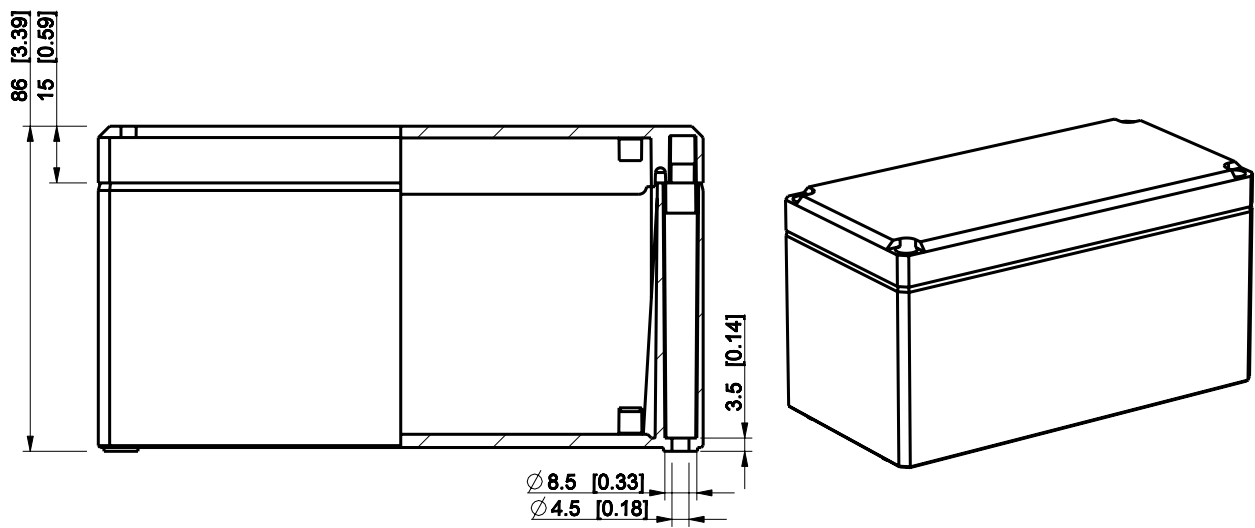

ID	Description	Date	By	Appr.
A				

Dimensions in mm [inches]

Material: Polycarbonate, fiberglass-reinforced Color: RAL 7035

Supplier: Tool No: Weight [kg]: 0.25 Volume:

DPCP081609T

Scale	Date	18.12.08
1:2	By	PKos
-	Checked	
-	Ctrl	

Replaces:	
Replaced:	
Drw No:	A
Ref:	-
Code:	DPCP081609T
Sheet No:	

model DPCP081609T_PART
drawing CUBO_D_2_DRAWING