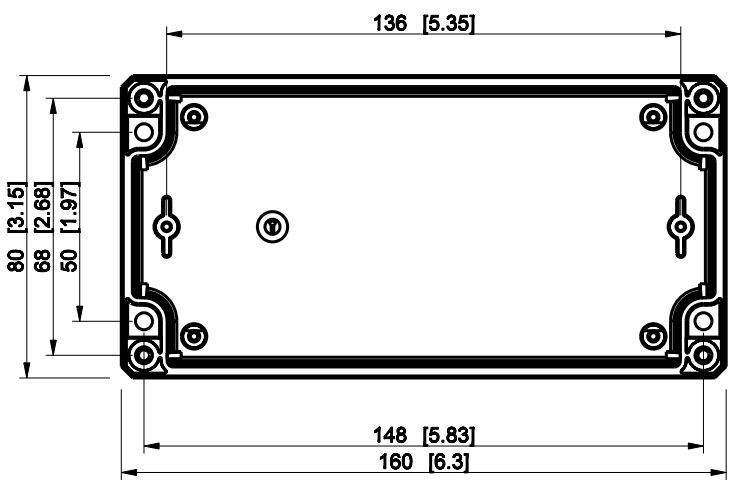

ID	Description	Date	By	Appr.
A				

Dimensions in mm [inches]

Material: Polycarbonate, fiberglass-reinforced Color: RAL 7035

Supplier: Tool No: Weight [kg]: 0.25 Volume:

DPCP081609T

Scale	Date	18.12.08
1:2	By	PKos
-	Checked	
-	Ctrl	

Replaces:	
Replaced:	
Drw No:	A
Ref:	-
Code:	DPCP081609T
Sheet No:	

model DPCP081609T_PART
drawing CUBO_D_2_DRAWING