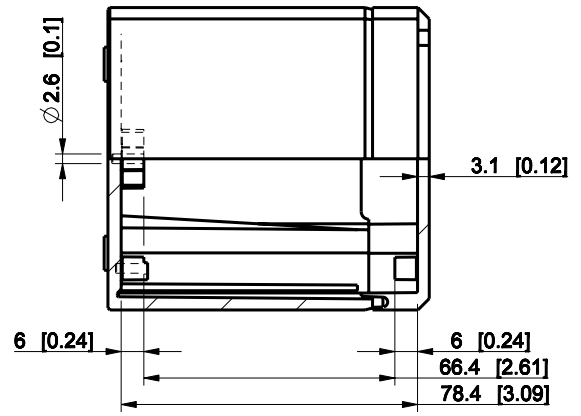

ID	Description	Date	By	Appr.
A				

Dimensions in mm [inches]

Material: Polycarbonate, fiberglass-reinforced Color: RAL 7035

Supplier: Tool No: Weight [kg]: 0.25 Volume:

DPCP081609T

Scale	Date	18.12.08
1:2	By	PKos
-	Checked	
-	Ctrl	

Replaces:	
Replaced:	
Drw No:	A
Ref:	-
Code:	DPCP081609T
Sheet No:	

model DPCP081609T_PART
drawing CUBO_D_2_DRAWING