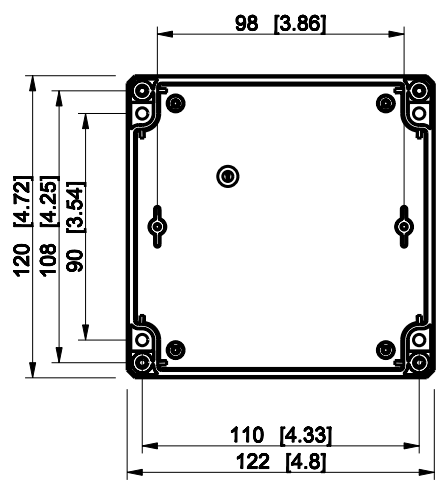

ID	Description	Date	By	Appr.
A				

Dimensions in mm [inches]

Material: Polycarbonate, fiberglass-reinforced	Color: RAL 7035
--	-----------------

Supplier:	Tool No:	Weight [kg]: 0.21	Volume:
-----------	----------	-------------------	---------

DPCP121206T

Scale	Date	18.12.08
1:3	By	PKos
-	Checked	
-	Ctrl	

Replaces:	
Replaced:	
Drw No:	A
Ref:	-
Code:	DPCP121206T
Sheet No:	

model DPCP121206T\_PART  
drawing CUBO\_D\_2\_DRAWING