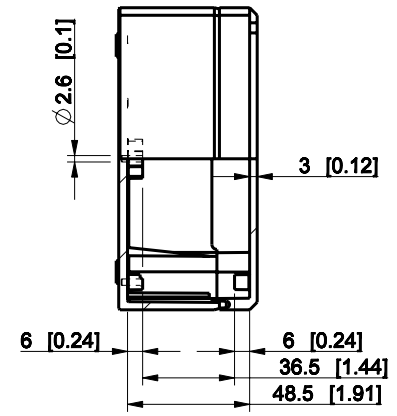

ID	Description	Date	By	Appr.
A				

Dimensions in mm [inches]

Material: Polycarbonate, fiberglass-reinforced	Color: RAL 7035
--	-----------------

Supplier:	Tool No:	Weight [kg]: 0.21	Volume:
-----------	----------	-------------------	---------

DPCP121206T

Scale	Date	18.12.08
1:3	By	PKos
-	Checked	
-	Ctrl	

Replaces:	
Replaced:	
Drw No:	A
Ref:	-
Code:	DPCP121206T
Sheet No:	

model DPCP121206T\_PART  
drawing CUBO\_D\_2\_DRAWING