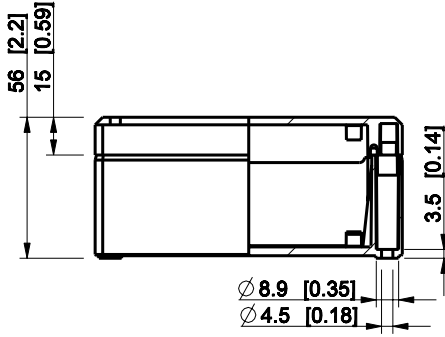

ID	Description	Date	By	Appr.
A				

Dimensions in mm [inches]

Material: Polycarbonate, fiberglass-reinforced	Color: RAL 7035
--	-----------------

Supplier:	Tool No:	Weight [kg]: 0.21	Volume:
-----------	----------	-------------------	---------

DPCP121206T

Scale	Date	18.12.08
1:3	By	PKos
-	Checked	
-	Ctrl	

Replaces:	
Replaced:	
Drw No:	A
Ref:	-
Code:	DPCP121206T
Sheet No:	

model DPCP121206T\_PART  
drawing CUBO\_D\_2\_DRAWING