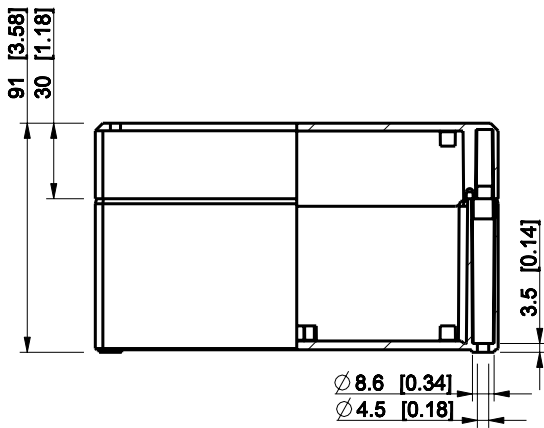

ID	Description	Date	By	Appr.
A				

Dimensions in mm [inches]

Material: Polycarbonate, fiberglass-reinforced	Color: RAL 7035
--	-----------------

Supplier:	Tool No:	Weight [kg]: 0.36	Volume:
-----------	----------	-------------------	---------

ENSTO
ENSTO CONTROL

DPCP121609G

Scale	Date	18.12.08
1:3	By	PKos
-	Checked	
-	Ctrl	

Replaces:	
Replaced:	
Drw No:	A
Ref:	-
Code:	DPCP121609G
Sheet No:	

model DPCP121609G PART
drawing CUBO_D_2_DRAWING