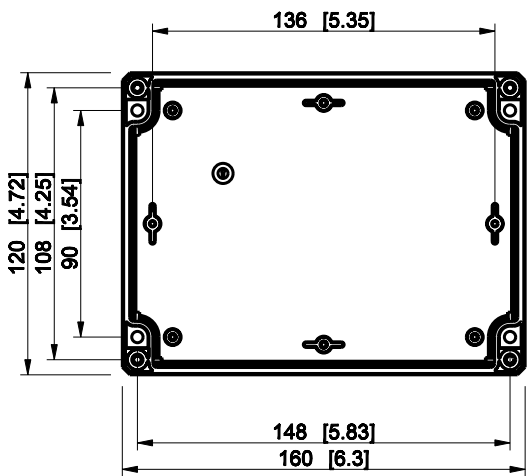

ID	Description	Date	By	Appr.
A				

Dimensions in mm [inches]

Material: Polycarbonate, fiberglass-reinforced	Color: RAL 7035
--	-----------------

Supplier:	Tool No:	Weight [kg]: 0.36	Volume:
-----------	----------	-------------------	---------

ENSTO
ENSTO CONTROL

DPCP121609G

Scale	Date	18.12.08
1:3	By	PKos
-	Checked	
-	Ctrl	

Replaces:	
Replaced:	
Drw No:	A
Ref:	-
Code:	DPCP121609G
Sheet No:	

model DPCP121609G PART
drawing CUBO_D_2_DRAWING