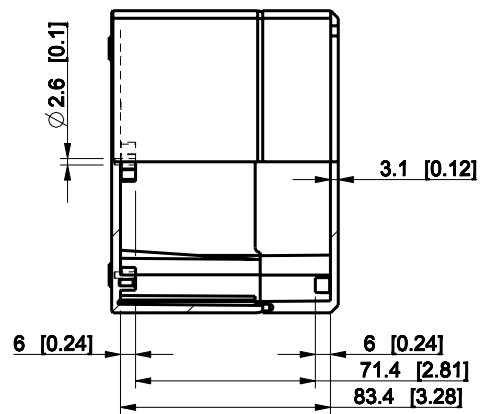

ID	Description	Date	By	Appr.
A				

Dimensions in mm [inches]

Material: Polycarbonate, fiberglass-reinforced	Color: RAL 7035
--	-----------------

Supplier:	Tool No:	Weight [kg]: 0.36	Volume:
-----------	----------	-------------------	---------

ENSTO
ENSTO CONTROL

DPCP121609G

Scale	Date	18.12.08
1:3	By	PKos
-	Checked	
-	Ctrl	

Replaces:	
Replaced:	
Drw No:	A
Ref:	-
Code:	DPCP121609G
Sheet No:	

model DPCP121609G PART
drawing CUBO_D_2_DRAWING