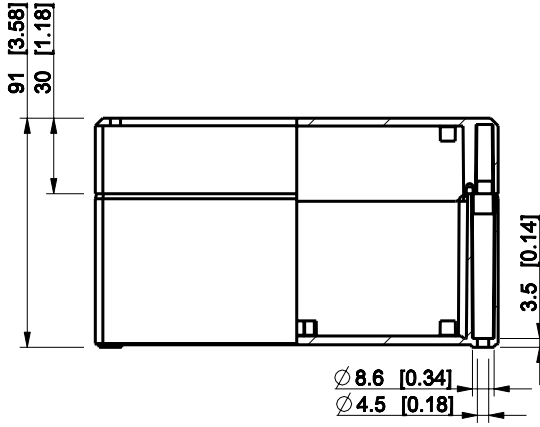

ID	Description	Date	By	Appr.
A				

Dimensions in mm [inches]

Material: Polycarbonate, fiberglass-reinforced Color: RAL 7035

Supplier: Tool No: Weight [kg]: 0.36 Volume:

DPCP121609T

Scale	Date	18.12.08
1:3	By	PKos
-	Checked	
-	Ctrl	

Replaces:	
Replaced:	
Drw No:	A
Ref:	-
Code:	DPCP121609T
Sheet No:	

model DPCP121609T_PART
 drawing CUBO_D_2_DRAWING