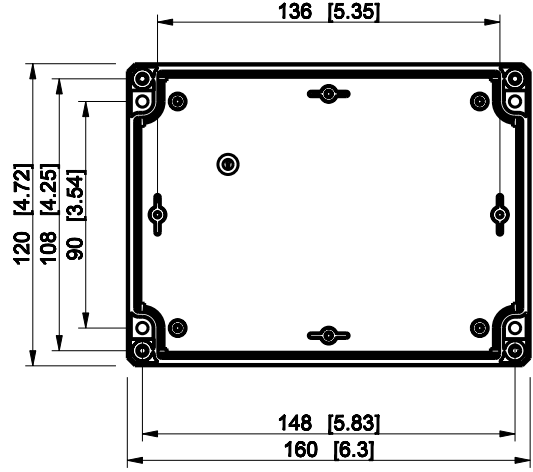

ID	Description	Date	By	Appr.
A				

Dimensions in mm [inches]

Material: Polycarbonate, fiberglass-reinforced Color: RAL 7035

Supplier: Tool No: Weight [kg]: 0.36 Volume:

DPCP121609T

Scale	Date	18.12.08
1:3	By	PKos
-	Checked	
-	Ctrl	

Replaces:	
Replaced:	
Drw No:	A
Ref:	-
Code:	DPCP121609T
Sheet No:	

model DPCP121609T_PART
 drawing CUBO_D_2_DRAWING