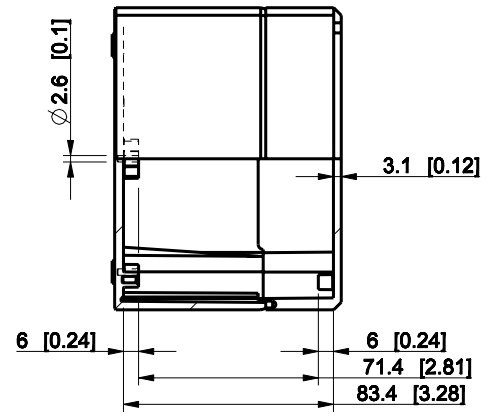

ID	Description	Date	By	Appr.
A				

Dimensions in mm [inches]

Material: Polycarbonate, fiberglass-reinforced Color: RAL 7035

Supplier: Tool No: Weight [kg]: 0.36 Volume:

DPCP121609T

Scale	Date	18.12.08
1:3	By	PKos
-	Checked	
-	Ctrl	

Replaces:	
Replaced:	
Drw No:	A
Ref:	-
Code:	DPCP121609T
Sheet No:	

model DPCP121609T_PART
 drawing CUBO_D_2_DRAWING