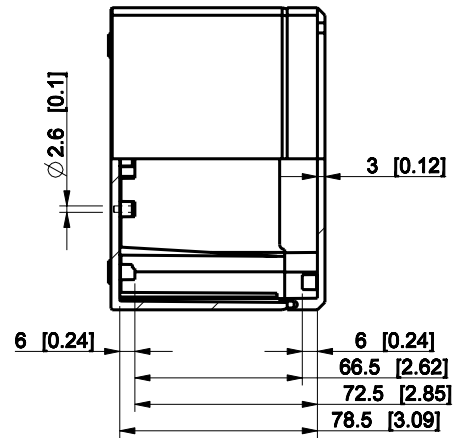

ID	Description	Date	By	Appr.
A				

Dimensions in mm [inches]

Material: Polycarbonate, fiberglass-reinforced	Color: RAL 7035
--	-----------------

Supplier:	Tool No:	Weight [kg]: 0.39	Volume:
-----------	----------	-------------------	---------

**ENSTO**  
ENSTO CONTROL

**DPCP122009T**

Scale	Date	18.12.08
1:3	By	PKos
-	Checked	
-	Ctrl	

Replaces:	
Replaced:	
Drw No:	A
Ref:	-
Code:	DPCP122009T
Sheet No:	

model DPCP122009T\_PART  
drawing CUBO\_D\_DRAWING