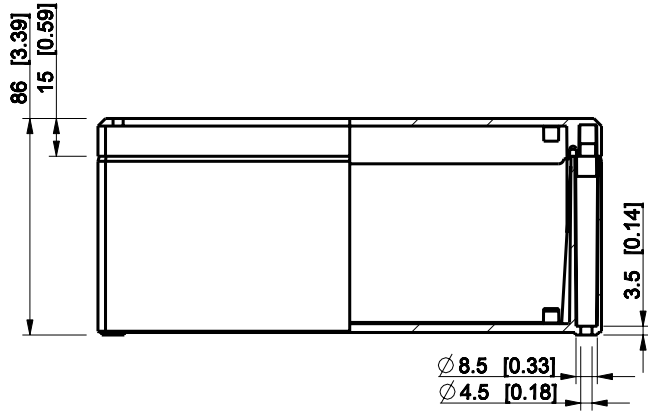

ID	Description	Date	By	Appr.
A				

Dimensions in mm [inches]

Material: Polycarbonate, fiberglass-reinforced	Color: RAL 7035
--	-----------------

Supplier:	Tool No:	Weight [kg]: 0.39	Volume:
-----------	----------	-------------------	---------

**ENSTO**  
ENSTO CONTROL

**DPCP122009T**

Scale	Date	18.12.08
1:3	By	PKos
-	Checked	
-	Ctrl	

Replaces:	
Replaced:	
Drw No:	A
Ref:	-
Code:	DPCP122009T
Sheet No:	

model DPCP122009T\_PART  
drawing CUBO\_D\_DRAWING