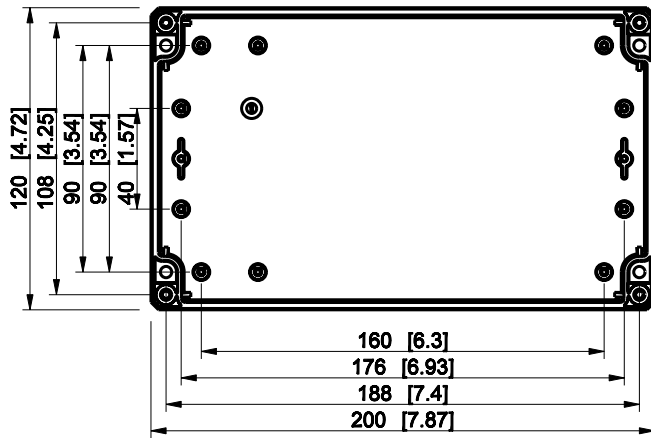

ID	Description	Date	By	Appr.
A				

Dimensions in mm [inches]

Material: Polycarbonate, fiberglass-reinforced	Color: RAL 7035
--	-----------------

Supplier:	Tool No:	Weight [kg]: 0.39	Volume:
-----------	----------	-------------------	---------

**ENSTO**  
ENSTO CONTROL

**DPCP122009T**

Scale	Date	18.12.08
1:3	By	PKos
-	Checked	
-	Ctrl	

Replaces:	
Replaced:	
Drw No:	A
Ref:	-
Code:	DPCP122009T
Sheet No:	

model DPCP122009T\_PART  
drawing CUBO\_D\_DRAWING