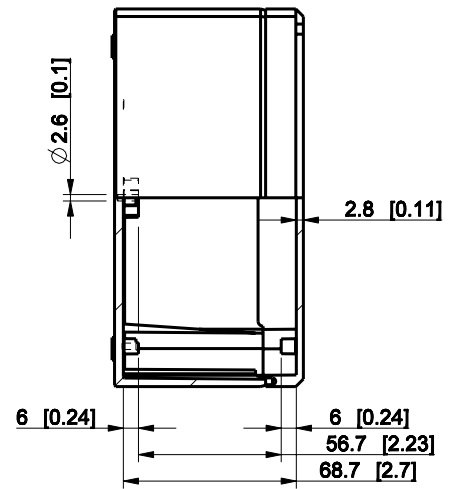

ID	Description	Date	By	Appr.
A				

Dimensions in mm [inches]

Material: Polycarbonate, fiberglass-reinforced	Color: RAL 7035
--	-----------------

Supplier:	Tool No:	Weight [kg]: 0.42	Volume:
-----------	----------	-------------------	---------

**DPCP152008T**

Scale	Date	18.12.08
1:3	By	PKos
-	Checked	
-	Ctrl	

Replaces:	
Replaced:	
Drw No:	A
Ref:	-
Code:	DPCP152008T
Sheet No:	

model DPCP152008T\_PART  
 drawing CUBO\_D\_2\_DRAWING