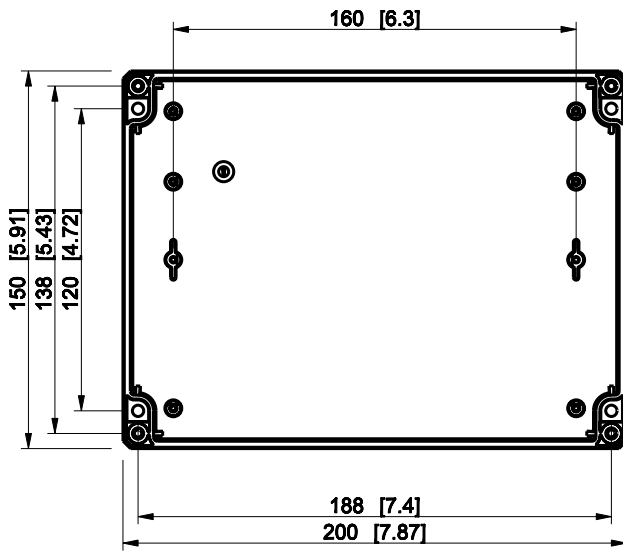

ID	Description	Date	By	Appr.
A				

Dimensions in mm [inches]

Material: Polycarbonate, fiberglass-reinforced	Color: RAL 7035
--	-----------------

Supplier:	Tool No:	Weight [kg]: 0.42	Volume:
-----------	----------	-------------------	---------

**DPCP152008T**

Scale	Date	18.12.08
1:3	By	PKos
-	Checked	
-	Ctrl	

Replaces:	
Replaced:	
Drw No:	A
Ref:	-
Code:	DPCP152008T
Sheet No:	

model DPCP152008T\_PART  
 drawing CUBO\_D\_2\_DRAWING