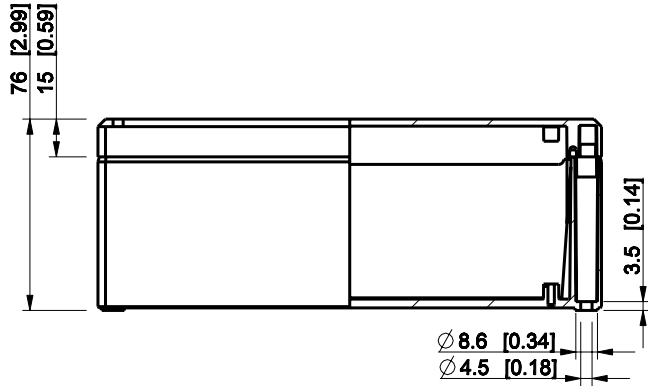

ID	Description	Date	By	Appr.
A				

Dimensions in mm [inches]

Material: Polycarbonate, fiberglass-reinforced	Color: RAL 7035
--	-----------------

Supplier:	Tool No:	Weight [kg]: 0.42	Volume:
-----------	----------	-------------------	---------

**DPCP152008T**

Scale	Date	18.12.08
1:3	By	PKos
-	Checked	
-	Ctrl	

Replaces:	
Replaced:	
Drw No:	A
Ref:	-
Code:	DPCP152008T
Sheet No:	

model DPCP152008T\_PART  
 drawing CUBO\_D\_2\_DRAWING